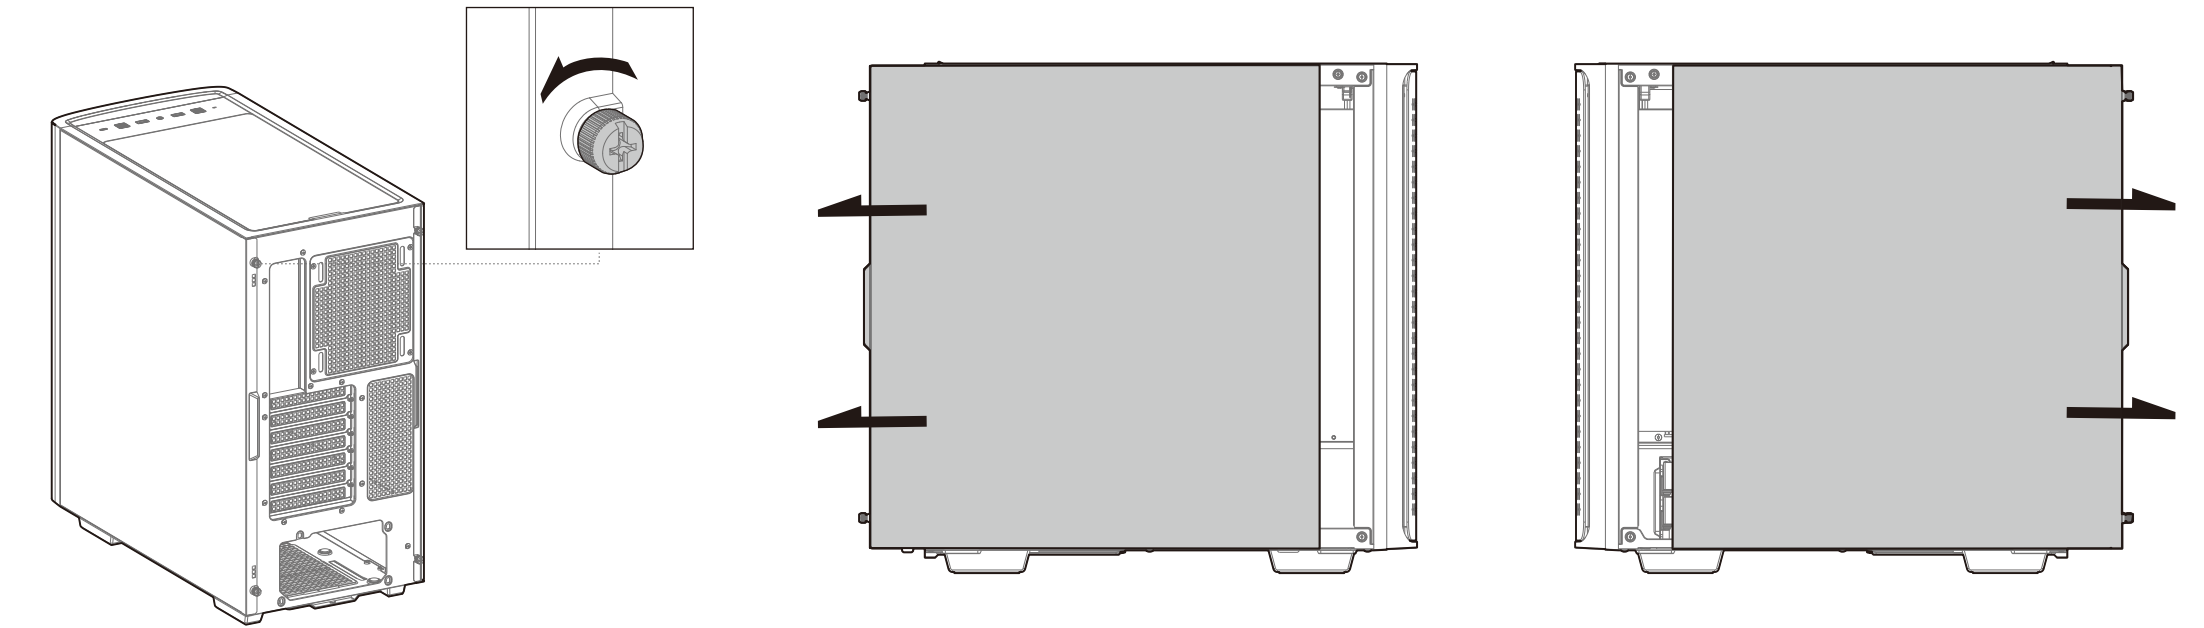

Removing the Side Panel