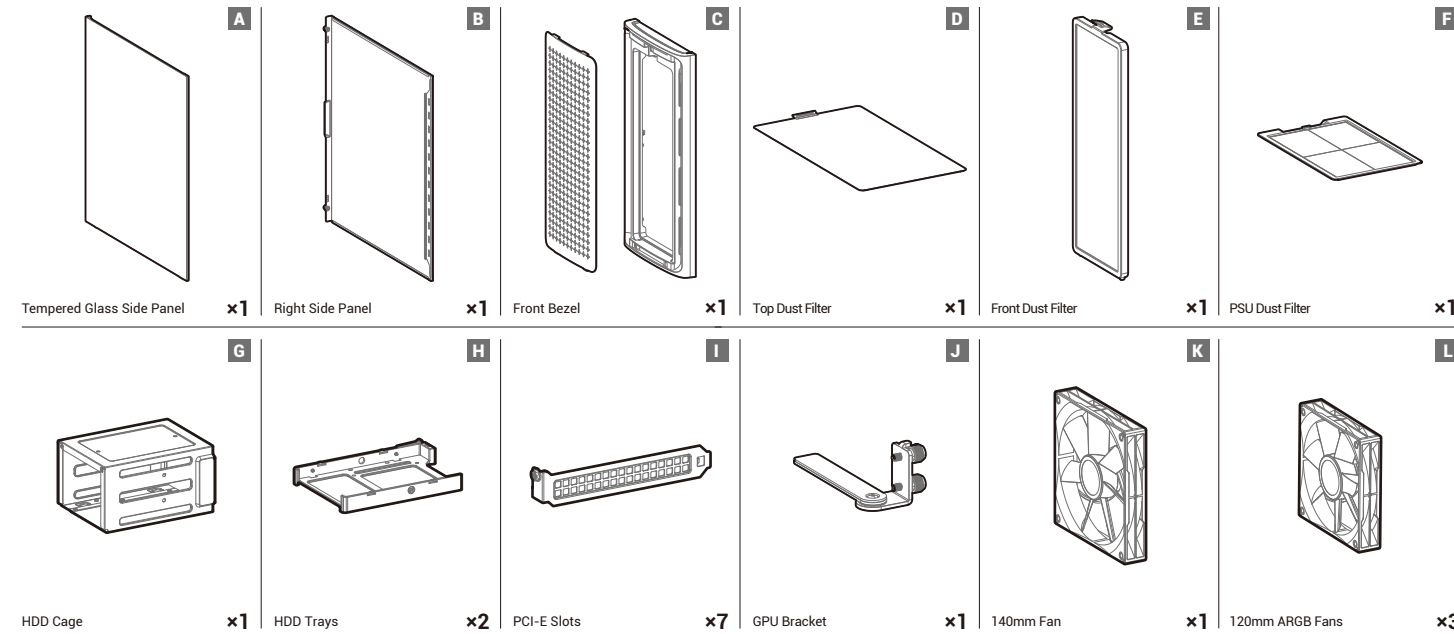

CK560 Series

Mid-Tower ATX Case

www.deepcool.com

Case Features

Case Specifications

Accessory Kit Contents

Specifications

Removing the Side Panel

Removing the Front Panel

Removing the Front Dust Filter