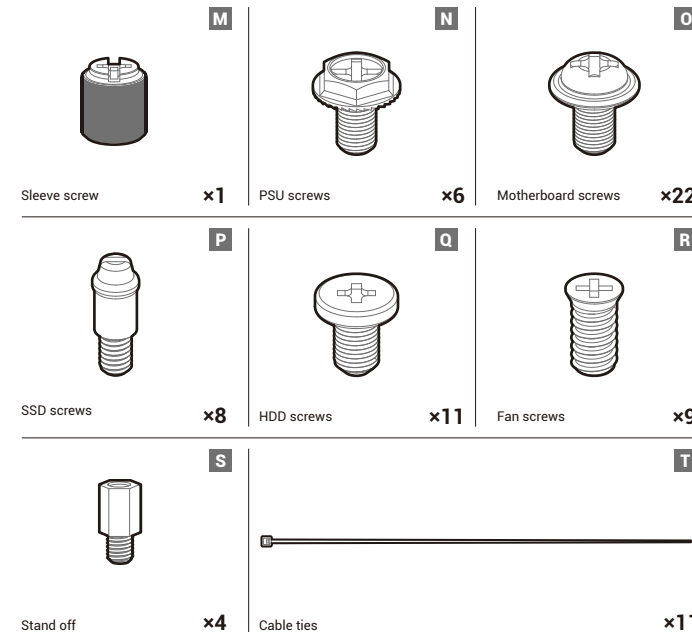

Accessory Kit Contents