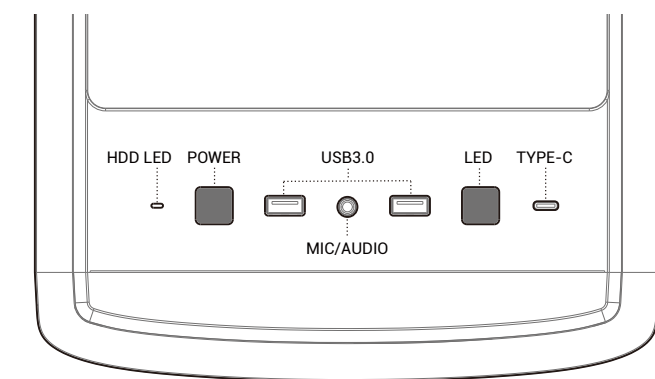

I/O Panel Introduction