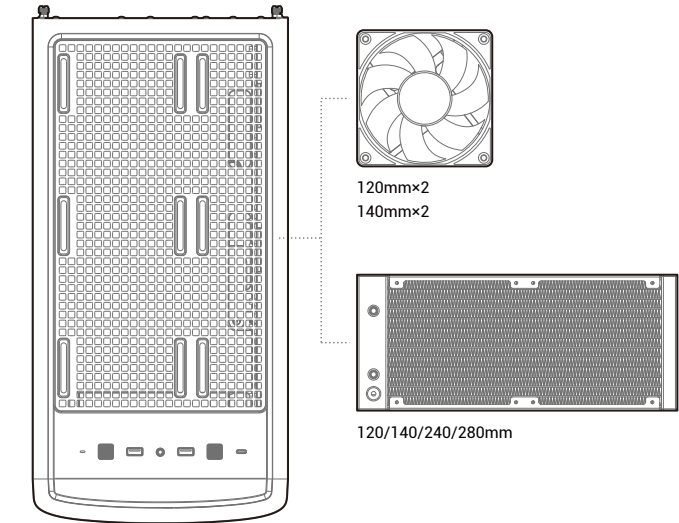

Removing the Front Dust Filter