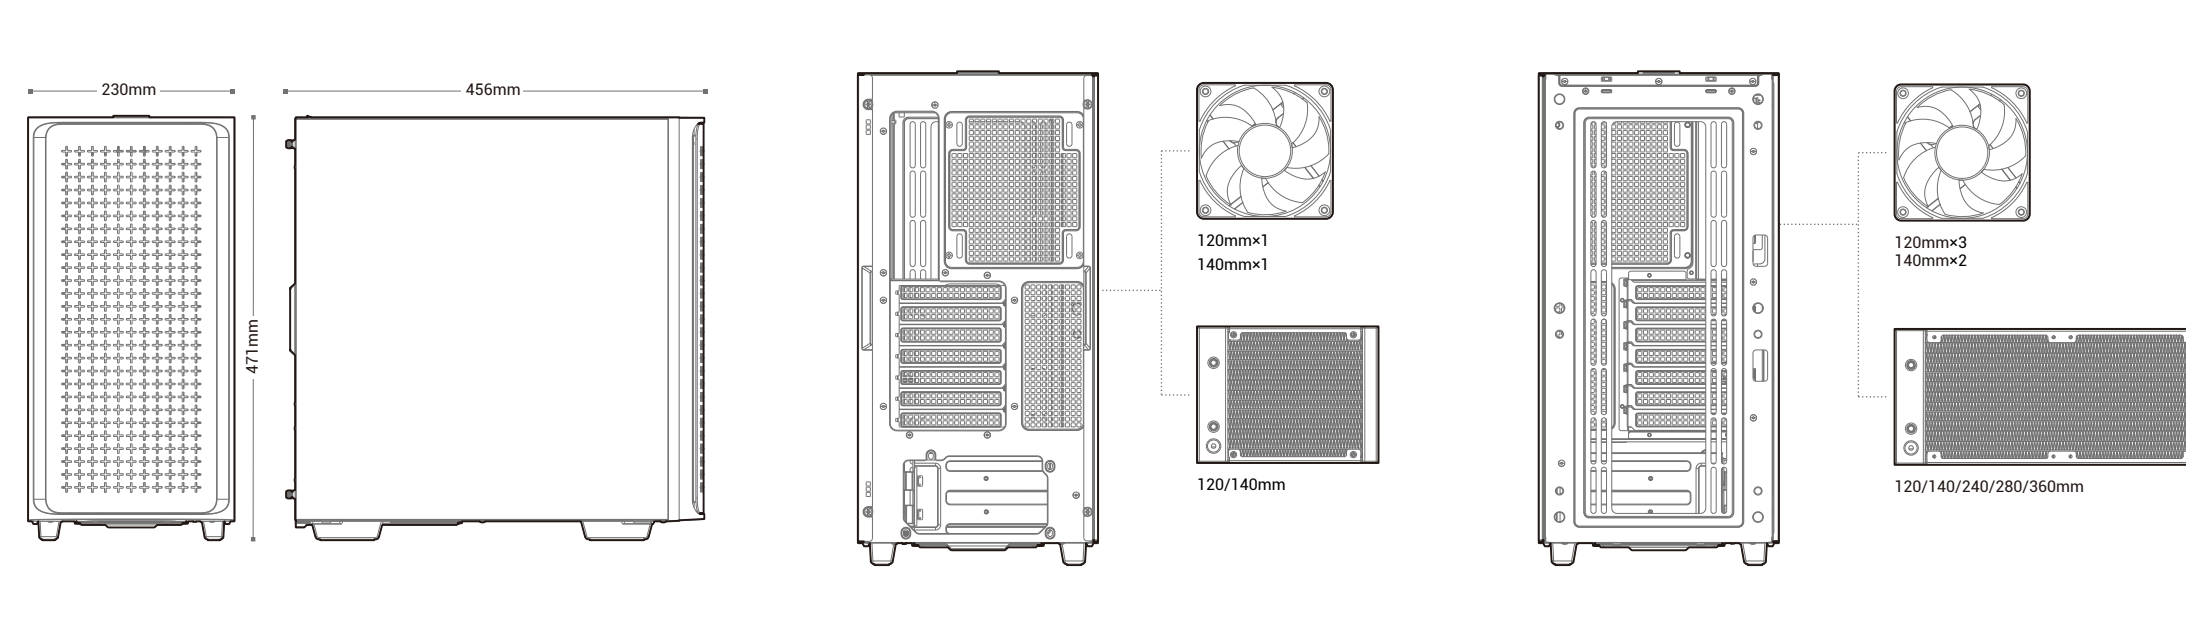

Specifications