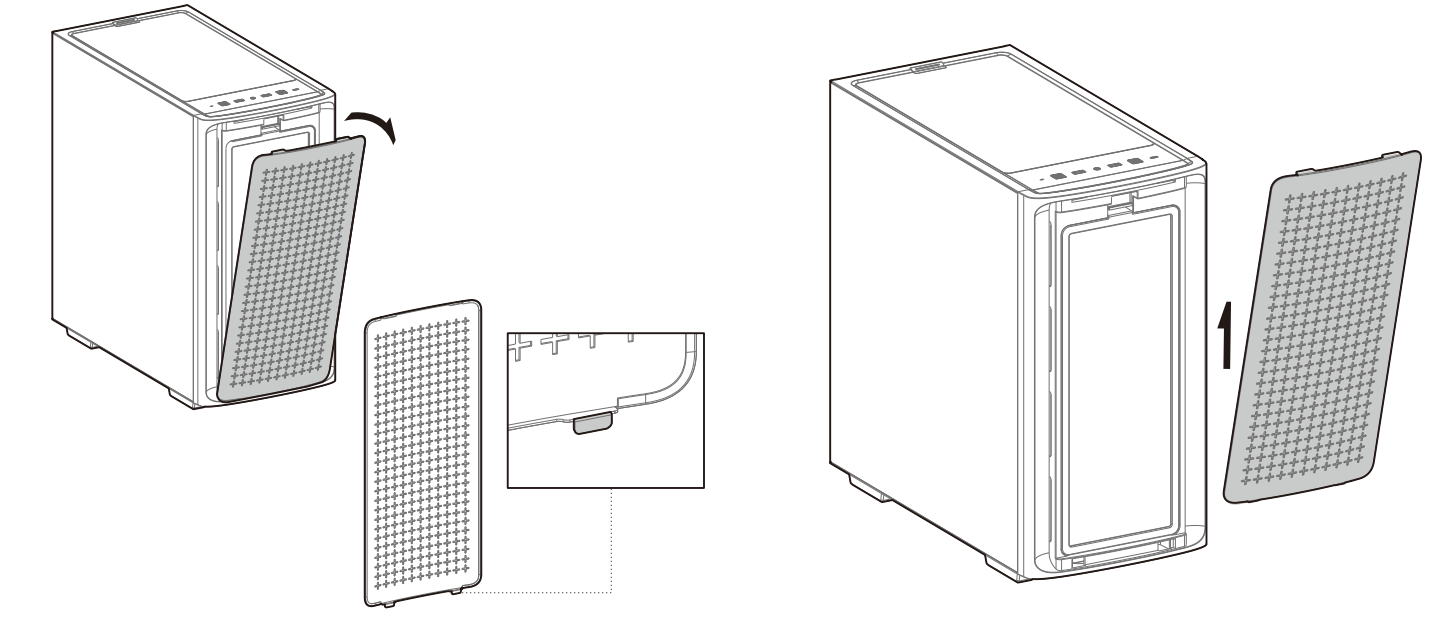

Removing the Front Panel