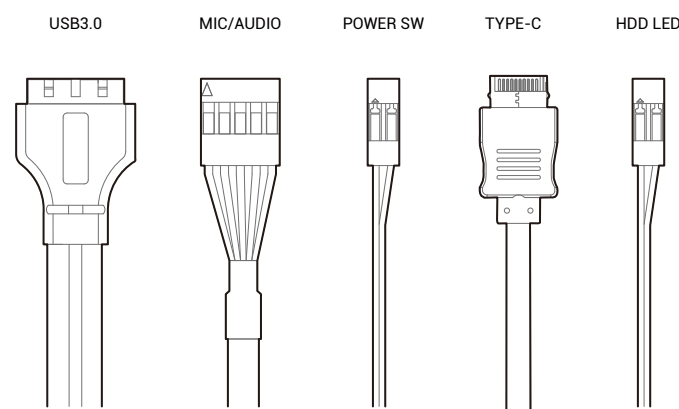

Installing the Front I/O Connectors