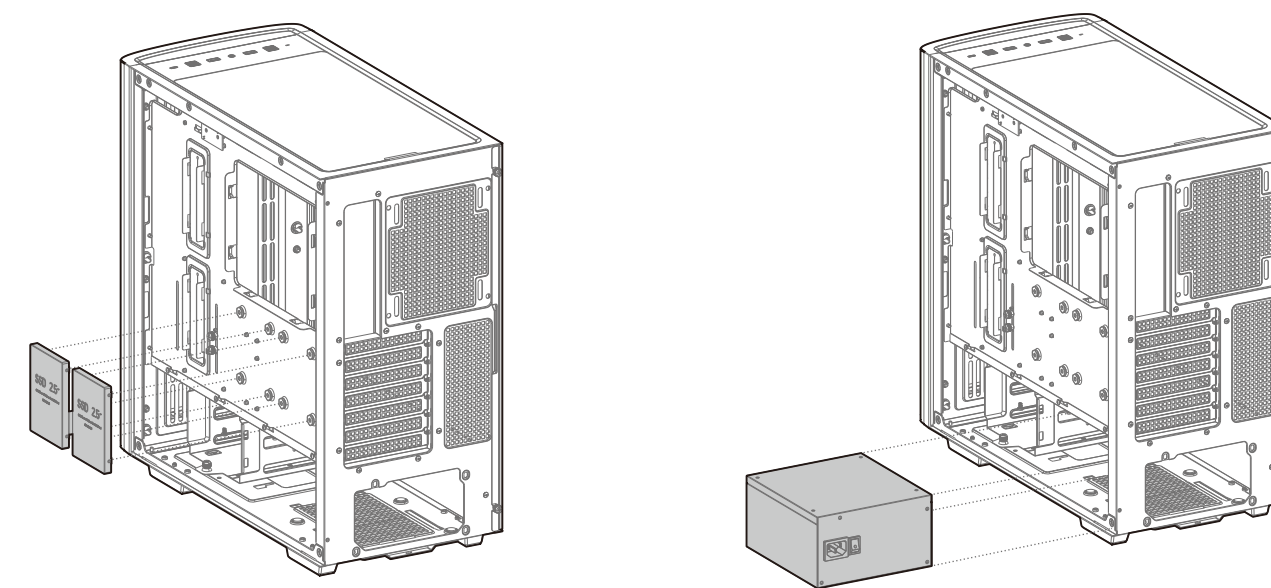

Installing the Power Supply