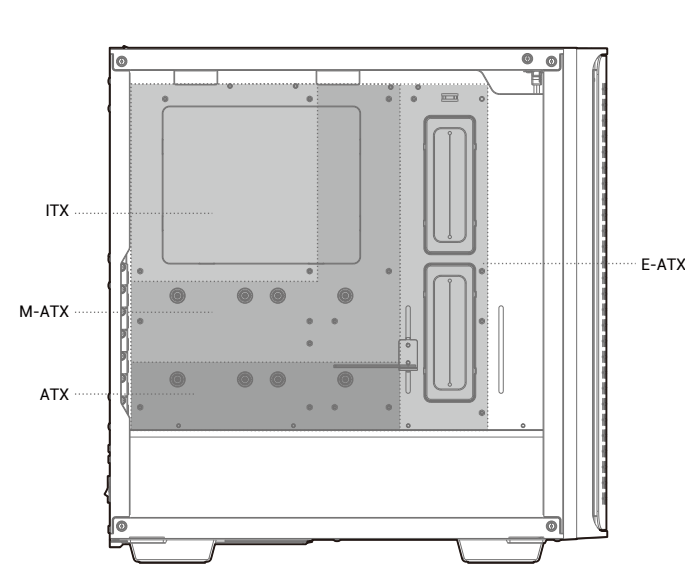

Installing the Motherboard