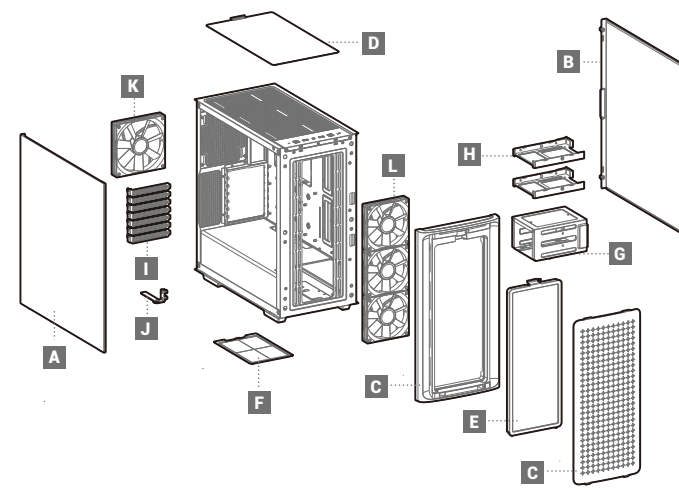

CK560 Series

Mid-Tower ATX Case

www.deepcool.com

Case Features

Case Specifications