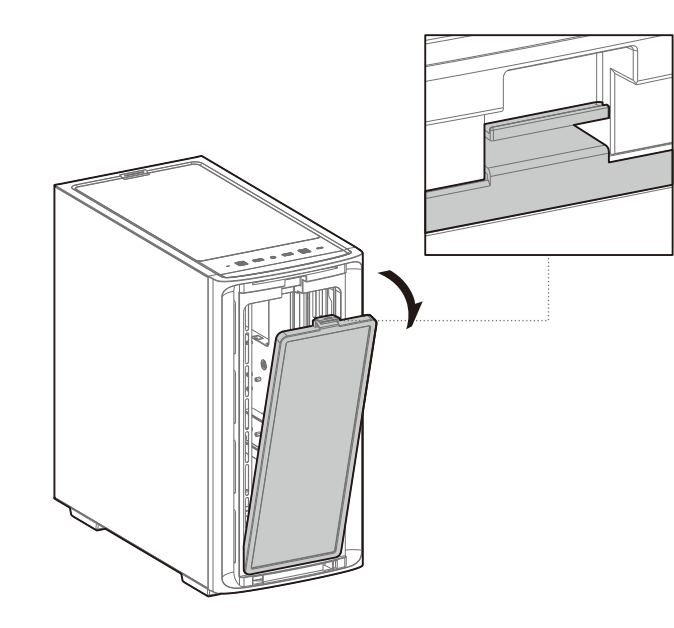

Removing the Front Dust Filter