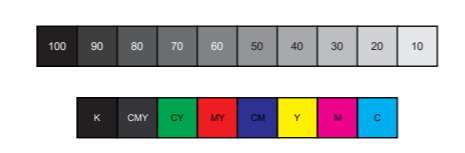

TRISTAR
WK-3405 | GLASS KETTLE

TRISTAR
WK-3405 | GLASS KETTLE

EN | GLASS KETTLE

NL | GLAZEN WATERKOKER

FR | BOULLOIRE

DE | GLASKOCHER

ES | HERVIDORA DE CRISTAL

IT | BOLLITORE IN VETRO

PT | JARRO FERVEDOR DE VIDRO

SV | VATTENKOKARE I GLAS

PL | CZAJNIK SZKLANY

TRISTAR
WK-3405 | GLASS KETTLE

WWW.TRISTAR.EU

TRISTAR
WK-3405 | GLASS KETTLE

1.7L

2200W

GLAZEN WATERKOKER | BOULLOIRE | GLASKOCHER | HERVIDORA DE CRISTAL | BOLLITORE IN VETRO | JARRO FERVEDOR DE VIDRO | VATTENKOKARE I GLAS | CZAJNIK SZKLANY

TRISTAR
WK-3405 | GLASS KETTLE

1.7L

2200W

- Volume of 1.7 L
- Glass jug with blue illuminating LED ring
- 360° rotation, for left and right handed users
- Concealed heating element for easy cleaning
- Limescale filter
- Automatically shuts off when the temperature is reached
- Overheat and boil dry protection
- High power of 2200 W

Glass Kettle | Model No.: WK-3405 | 220-240 V 50/60 Hz 1850-2200W
Made in China
Tristar Europe B.V. Swardvenstraat 65 | 5048 AV Tilburg | The Netherlands | www.tristar.eu