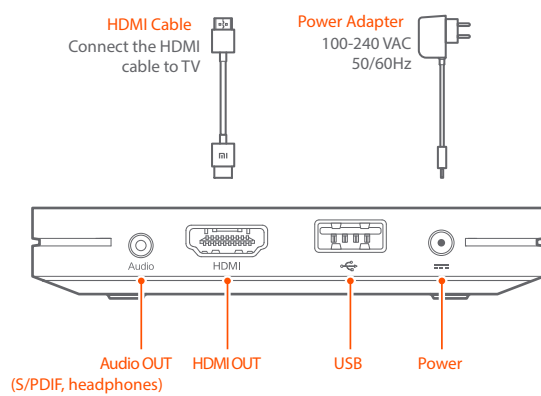

Mi Box

What's in the box

— 01 —

Installation guide