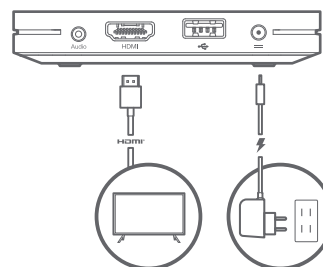

1 Connect Mi Box S to TV