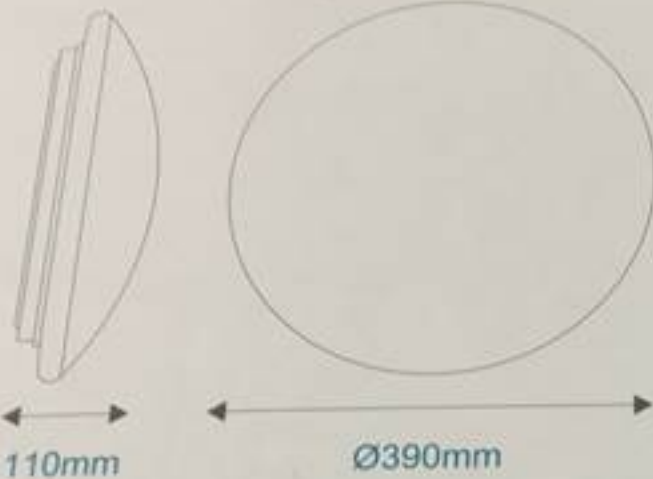

MEGAMAN®

RENZO DIM