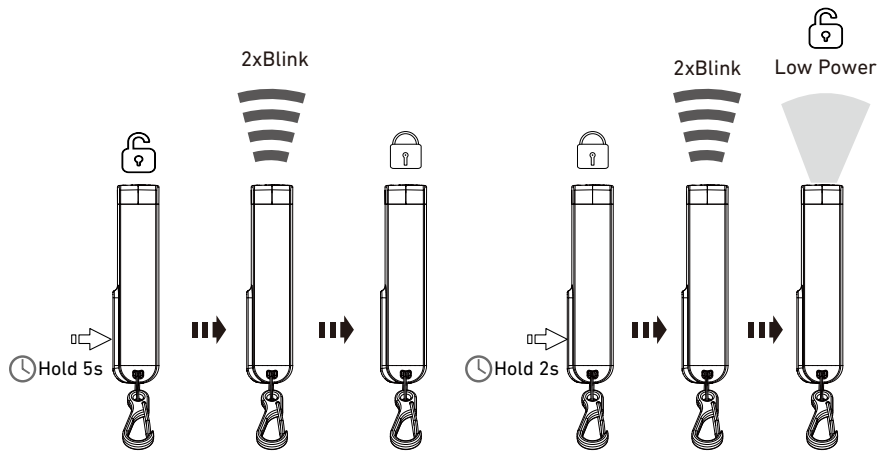

LEDLENSER K series