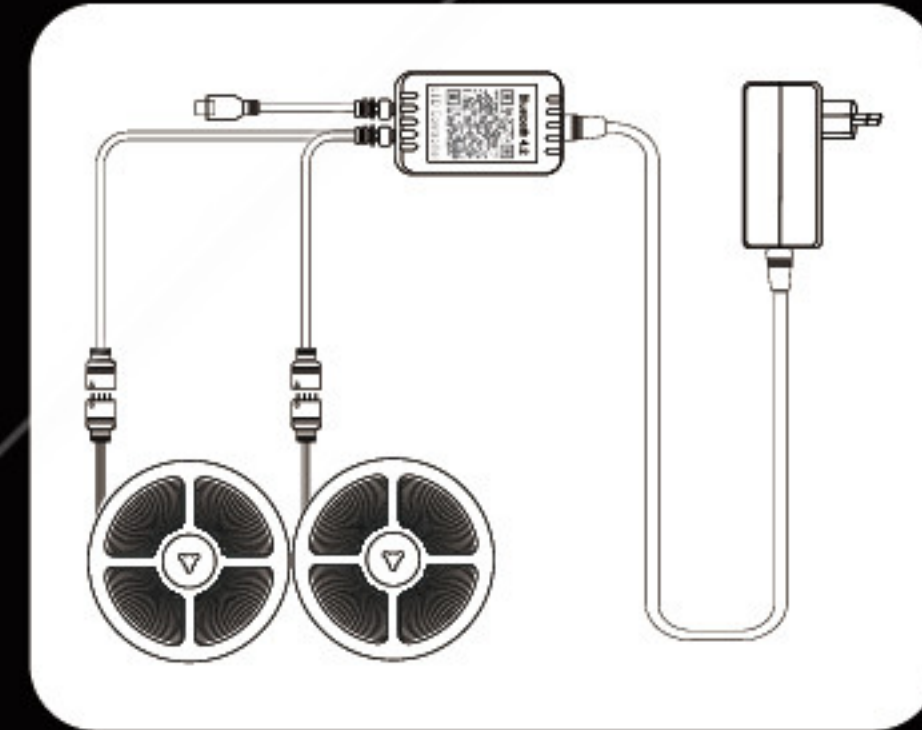

BLUETOOTH RGB

# LED STRIP

- RGB
- Dimming
- DIY
- IR remote

### PRODUCT FEATURES

**Versatile applications:** Mainly for indoor use like behind under the cabinet, bed headboards, in the kitchen, shelves, the porch the staircases, bedroom decorations, dorm room decoration, bars and restaurants decoration and etc. The colors of our RGB LED strip lights can be fine-tuned with the palette on the App, with 20 splendid color changing modes to your liking. The strong viscosity backside self-adhesive tape make the led light strip easy application to most smooth surfaces.

# LED STRIP

BLUETOOTH RGB