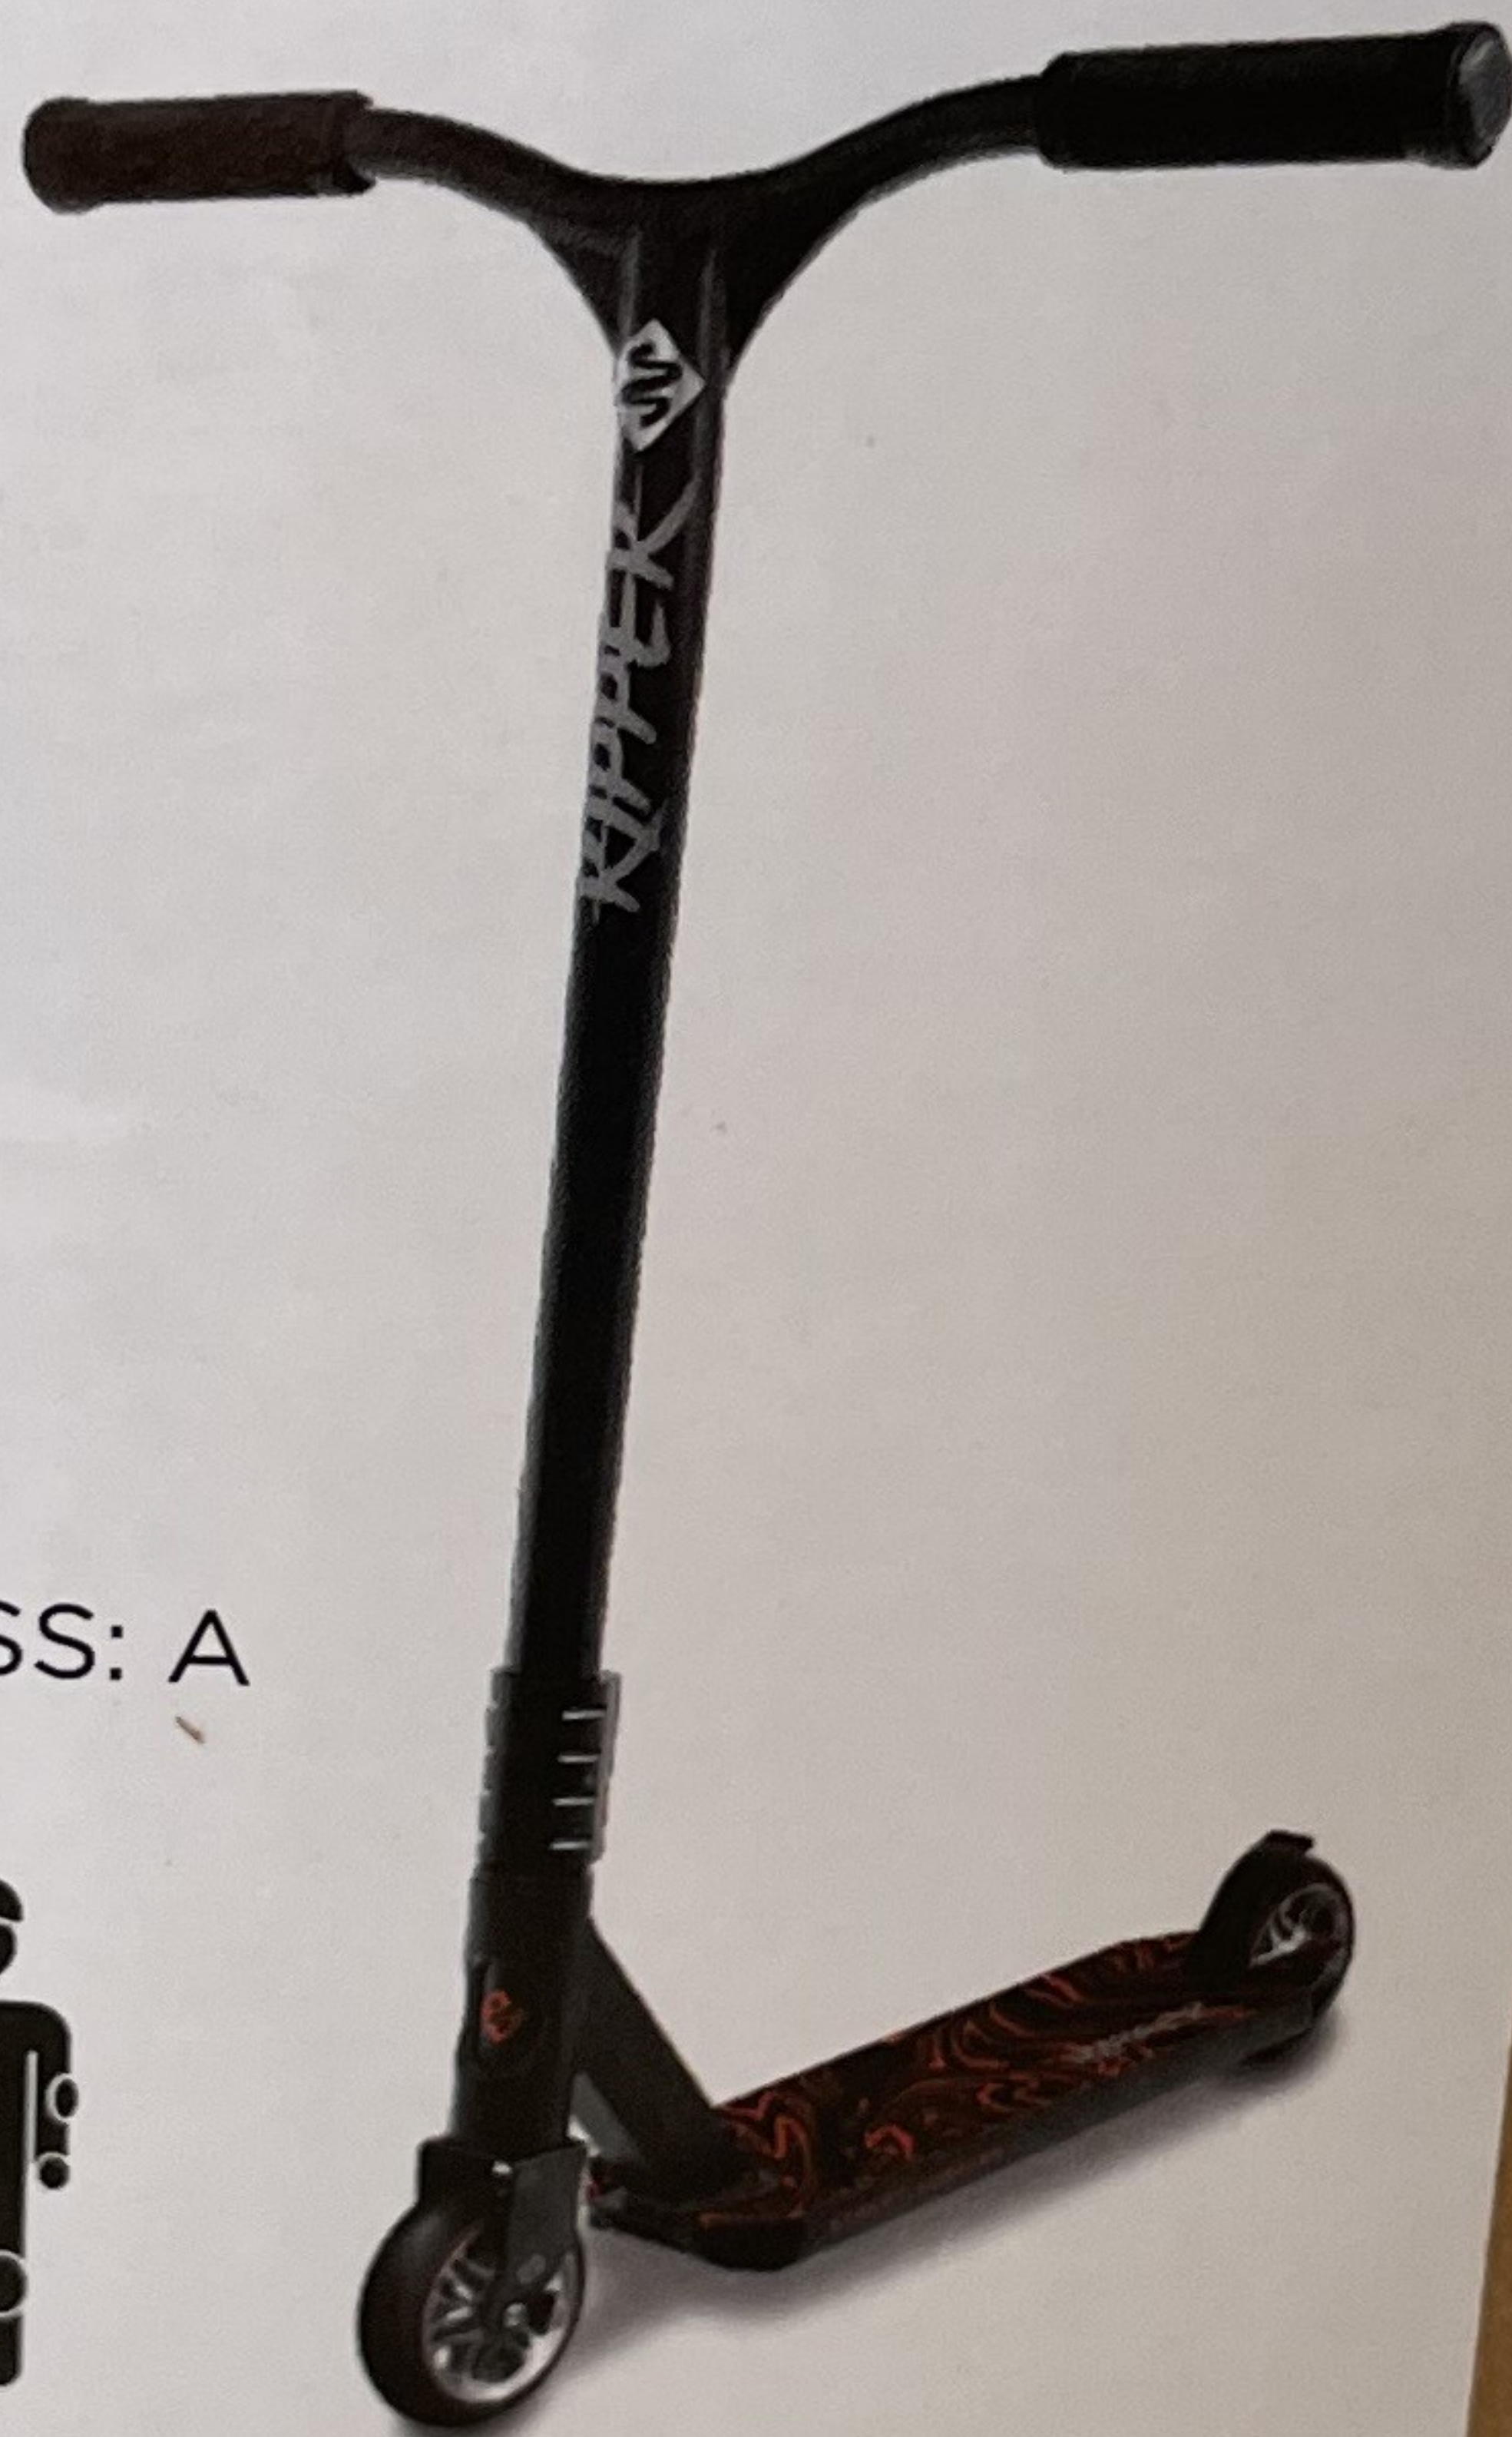

RIPPER Bloody Black

CE

Quantity: 1

SPECS

- Chromoly reinforced handle bar (CR-MO 4130)
- Two layers 6061 aluminium extrusion deck
- Pro quad scooter clamp
- HIC compression kit
- Improved Headset
- Reinforced steel fork
- High rebound wheels
- New precision 6061 aluminium wheel core
- Abec-9 bearings

**EN14619: 2019 CLASS: A
APPROVED**

STREET SURFING Lda
Rua Dr. Silva Teles,
16, 2nd Floor
1050-080 Lisboa - Portugal

STREETSURFING.COM