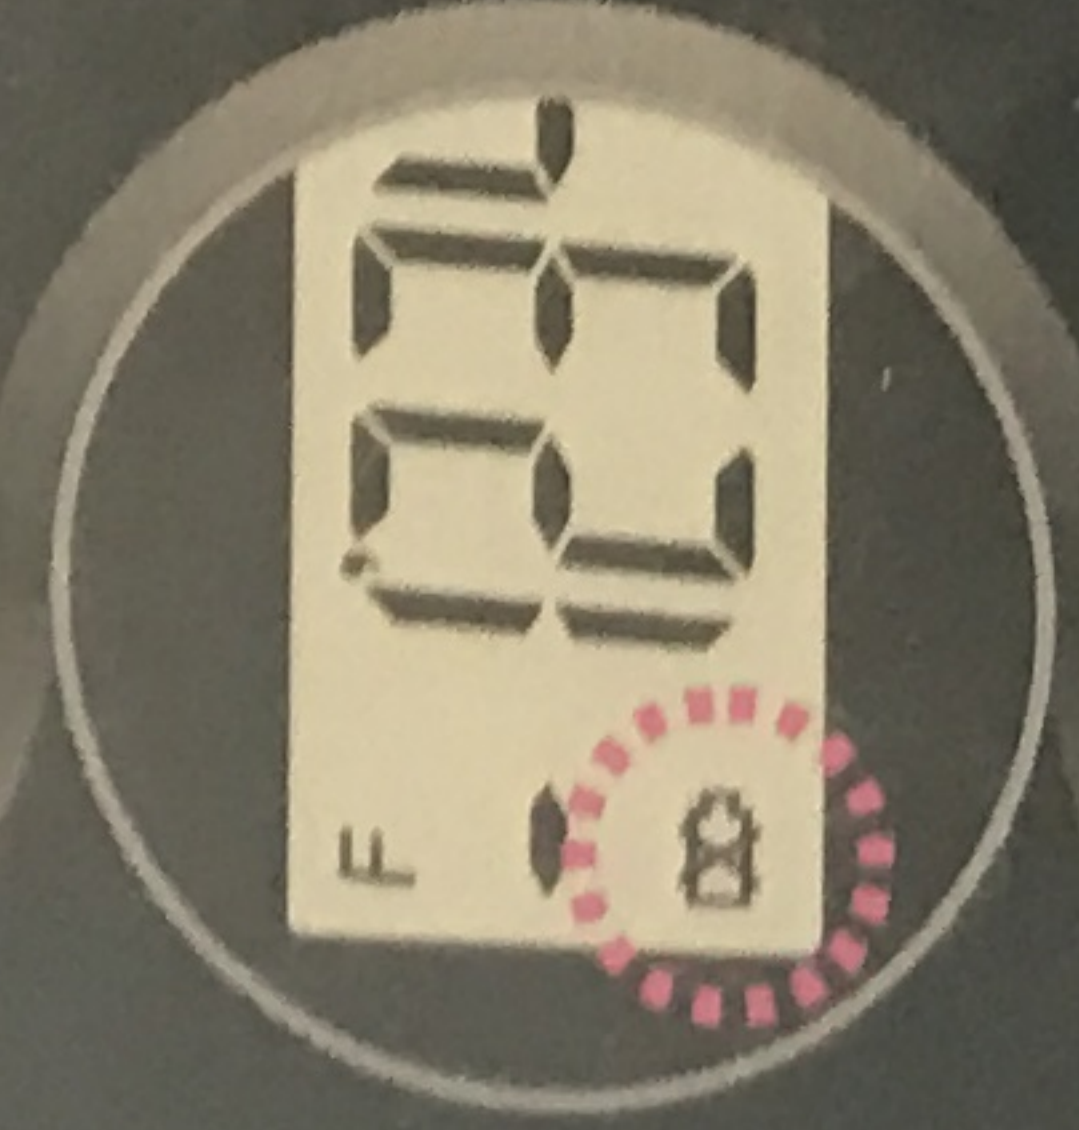

Canon

Mark I M

Calculator / Calculatrice / Taschenrechner
Calculadora / Calculatrice / Рăкнаре / Калькулятор

* 50% or more of the product's plastic parts (bottom case and battery cover) are made from recycled Canon copier material

* Precision Laser:
1200 dpi laser technology
delivers smoother cursor
control

* Low Battery Indicator:
Avoid power running out
unexpectedly

* Bluetooth Switch OFF:
Allows you to switch OFF Bluetooth
connection; extends battery life