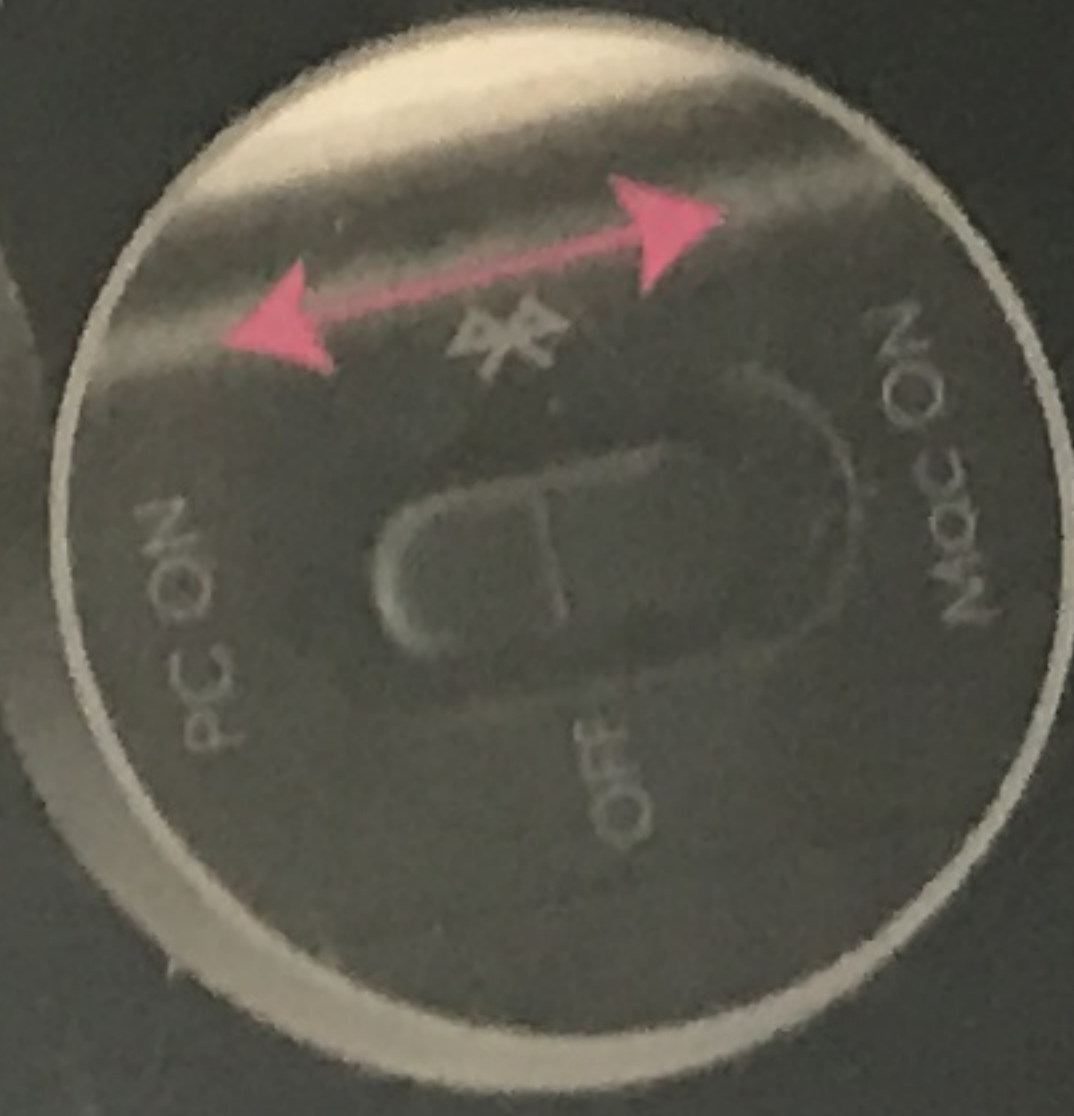

Canon

Mark I M

Calculator / Calculatrice / Taschenrechner
Calculadora / Calculatrice / Рăкнаре / Калькулятор

* 50% or more of the product's plastic parts (bottom case and battery cover) are made from recycled Canon copier material

* Precision Laser:
1200 dpi laser technology
delivers smoother cursor
control

* Low Battery Indicator:
Avoid power running out
unexpectedly

* Bluetooth Switch OFF:
Allows you to switch OFF Bluetooth
connection; extends battery life