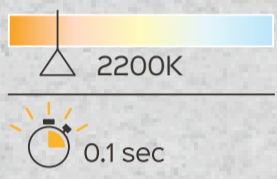

100X100X160MM

LED FILAMENT G95
45W = **5W** **380LM**

G95 E27 5W 380Lm
2200K Smoke Dimmable
02101

Re-order? Go to
www.luedd.com
and use article number 02101

380
LUMEN
45W = **5WATT**
230VOLT

LED FILAMENT G95
5WATT 380LUMEN

G
BEAM ANGLE 360°
45W = **5WATT**
2200K
E27
CRI>80

8 718881 069369

✓ **RoHS**