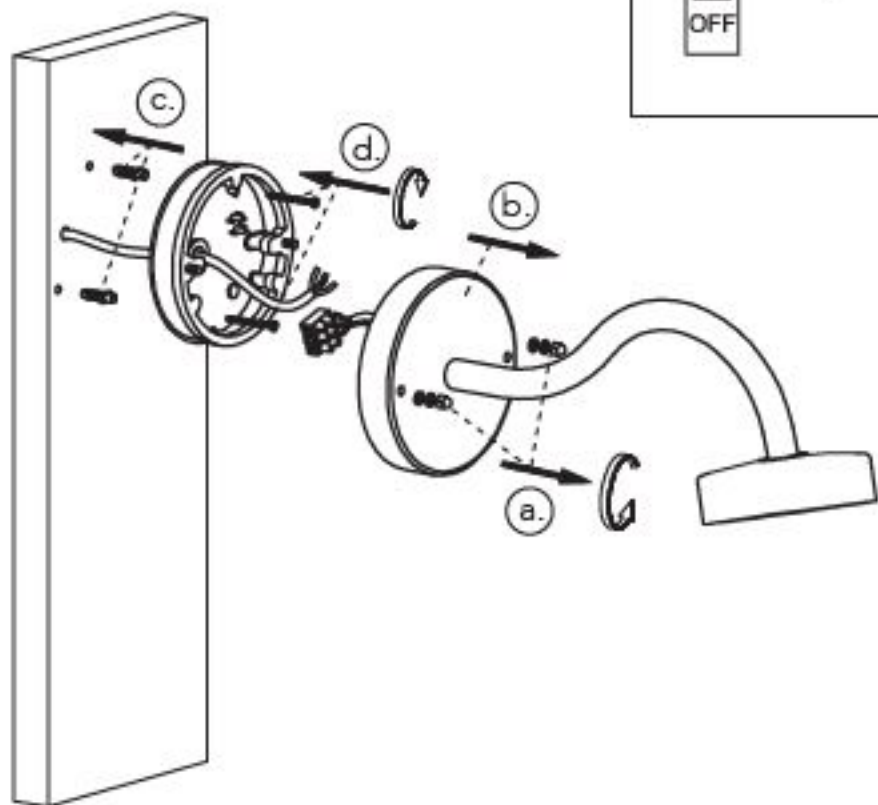

Installation

- Please read through these instructions carefully before installation
- This fitting is IP44 rated for outdoor use 

2.

1.

5.

3.

4.

6.

Household Circuit Information

Household Circuit	Connects to	Fitting Wire Colour
Blue or Black (Neutral)	>	Neutral 'N'
Green/Yellow-sleeved Copper (Earth)	>	Green/Yellow
Brown or Red – Switched Live	>	Live 'L'

Check that...

- You have correctly identified the house wires
- The connections are tight
- No loose strands have been left out of the connection block