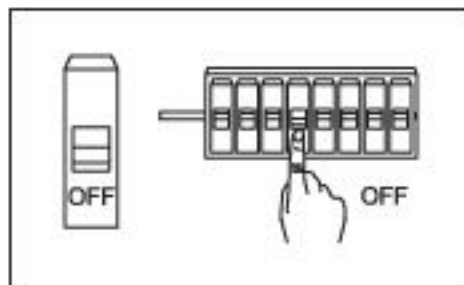

Installation

- Please read through these instructions carefully before installation
- This fitting is IP44 rated for outdoor use 

2.

1.

5.

3.

4.

6.

Household Circuit Information

Household Circuit	Connects to	Fitting Wire Colour
Blue or Black (Neutral)	>	Neutral 'N'
Green/Yellow-sleeved Copper (Earth)	>	Green/Yellow
Brown or Red – Switched Live	>	Live 'L'

Check that...

- You have correctly identified the house wires
- The connections are tight
- No loose strands have been left out of the connection block