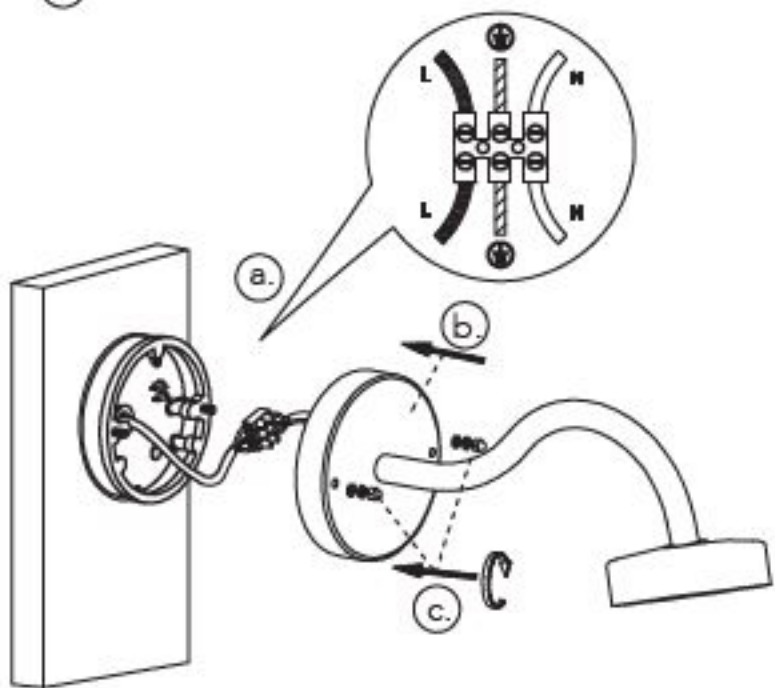

Installation

- Please read through these instructions carefully before installation
- This fitting is IP44 rated for outdoor use 

2.

1.

5.

3.

4.

6.

Household Circuit Information

Household Circuit	Connects to	Fitting Wire Colour
Blue or Black (Neutral)	>	Neutral 'N'
Green/Yellow-sleeved Copper (Earth)	>	Green/Yellow
Brown or Red – Switched Live	>	Live 'L'

Check that...

- You have correctly identified the house wires
- The connections are tight
- No loose strands have been left out of the connection block