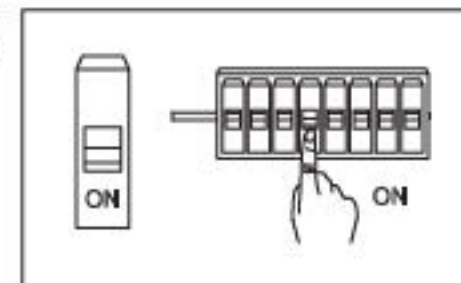

Installation

- Please read through these instructions carefully before installation
- This fitting is IP44 rated for outdoor use 

2.

1.

5.

3.

4.

6.

Household Circuit Information

Household Circuit	Connects to	Fitting Wire Colour
Blue or Black (Neutral)	>	Neutral 'N'
Green/Yellow-sleeved Copper (Earth)	>	Green/Yellow
Brown or Red – Switched Live	>	Live 'L'

Check that...

- You have correctly identified the house wires
- The connections are tight
- No loose strands have been left out of the connection block