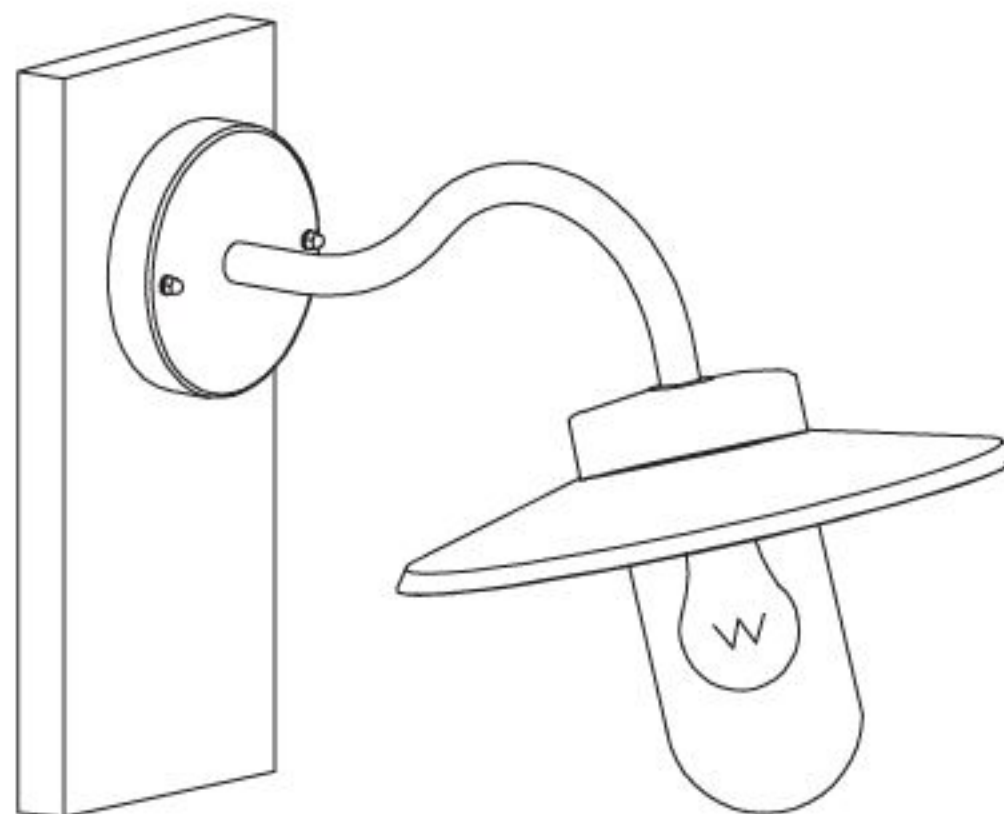

Installation

- Please read through these instructions carefully before installation
- This fitting is IP44 rated for outdoor use 

2.

1.

5.

3.

4.

6.

Household Circuit Information

Household Circuit	Connects to	Fitting Wire Colour
Blue or Black (Neutral)	>	Neutral 'N'
Green/Yellow-sleeved Copper (Earth)	>	Green/Yellow
Brown or Red – Switched Live	>	Live 'L'

Check that...

- You have correctly identified the house wires
- The connections are tight
- No loose strands have been left out of the connection block