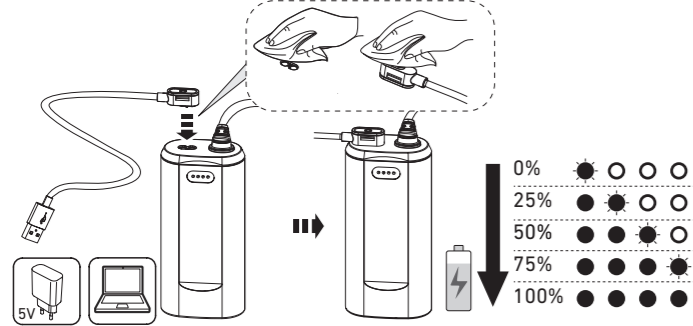

H19R Core

H19R Signature

Operation

Battery Replacement

Transportation Lock

Red Mode

App Mode

Battery Indicator

Backup Mode

Lamp Head Rotation

Magnetic Charging System

Extension Cable (H19R Signature)

Helmet Fixing Clips (H19R Signature)

GoPro Mount (H19R Signature)

Tripod Mount (H19R Signature)

Helmet Connecting System (H19R Signature)