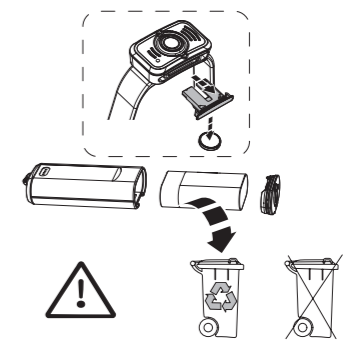

Battery Indicator

Backup Mode

Lamp Head Rotation

Magnetic Charging System

Extension Cable (H19R Signature)

Helmet Fixing Clips (H19R Signature)

GoPro Mount (H19R Signature)

Tripod Mount (H19R Signature)

Helmet Connecting System (H19R Signature)

Universal Mounting Bracket (H19R Signature)

Recycling

Remote Control (H19R Signature)

Further Information

Battery Indicator (Remote Control)

Battery Replacement (Remote Control)

Ledlenser GmbH & Co. KG
Kronenstr. 5-7 • 42699 Solingen • Germany
Phone +49 212/5948-0 Fax +49 212/5948-200
info@ledlenser.com