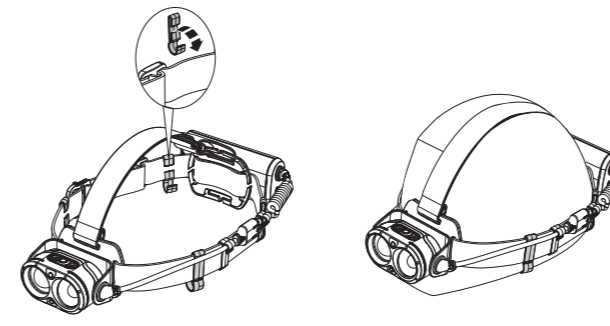

H19R Core

H19R Signature

Operation

Battery Replacement

Transportation Lock

Red Mode

App Mode

Battery Indicator

Backup Mode

Lamp Head Rotation

Magnetic Charging System

Extension Cable (H19R Signature)

Helmet Fixing Clips (H19R Signature)

GoPro Mount (H19R Signature)

Tripod Mount (H19R Signature)

Helmet Connecting System (H19R Signature)