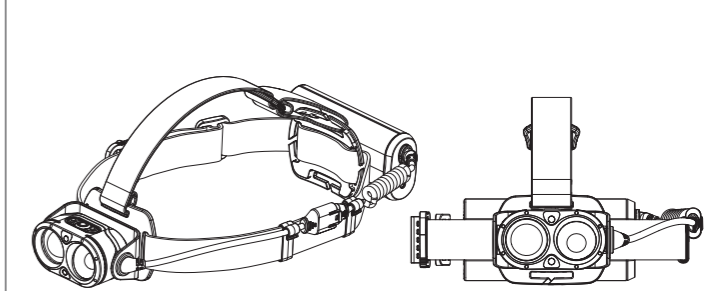

H19R Core

H19R Signature

Operation

Battery Replacement

Transportation Lock

Red Mode

App Mode

Battery Indicator

Backup Mode

Lamp Head Rotation

Magnetic Charging System

Extension Cable (H19R Signature)

Helmet Fixing Clips (H19R Signature)

GoPro Mount (H19R Signature)

Tripod Mount (H19R Signature)

Helmet Connecting System (H19R Signature)