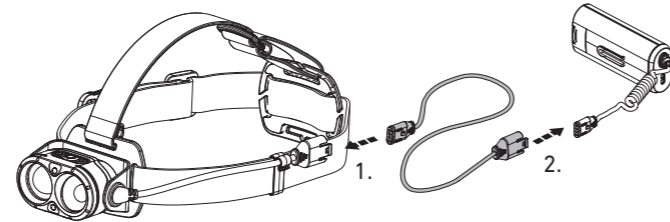

H19R Core

H19R Signature

Operation

Battery Replacement

Transportation Lock

Red Mode

App Mode

Battery Indicator

Backup Mode

Lamp Head Rotation

Magnetic Charging System

Extension Cable (H19R Signature)

Helmet Fixing Clips (H19R Signature)

GoPro Mount (H19R Signature)

Tripod Mount (H19R Signature)

Helmet Connecting System (H19R Signature)