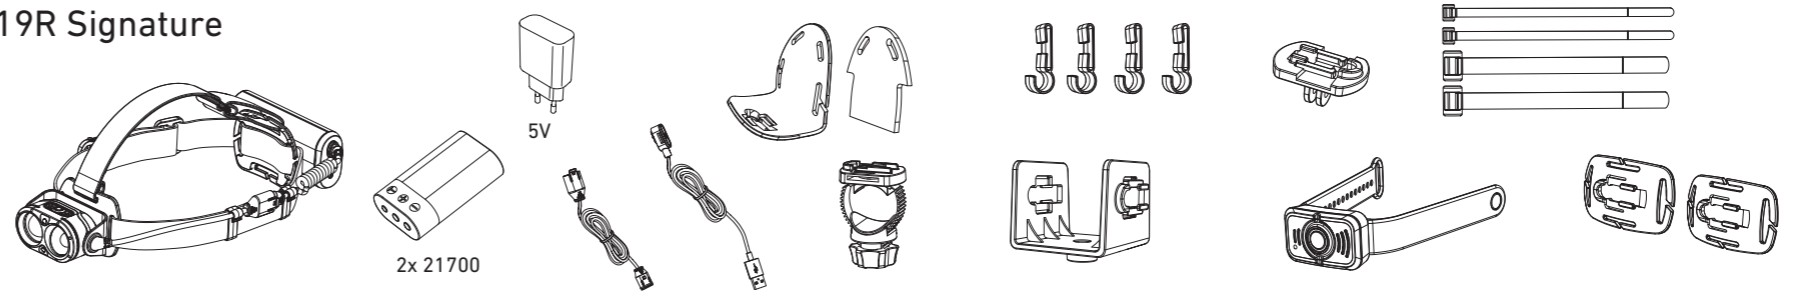

H19R Core

H19R Signature

Operation

Battery Replacement

Transportation Lock

Red Mode

App Mode

Battery Indicator

Backup Mode

Lamp Head Rotation

Magnetic Charging System

Extension Cable (H19R Signature)

Helmet Fixing Clips (H19R Signature)

GoPro Mount (H19R Signature)

Tripod Mount (H19R Signature)

Helmet Connecting System (H19R Signature)