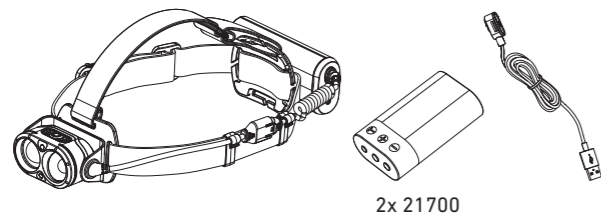

H19R Core

H19R Signature

Operation

Battery Replacement

Transportation Lock

Red Mode

App Mode

Battery Indicator

Backup Mode

Lamp Head Rotation

Magnetic Charging System

Extension Cable (H19R Signature)

Helmet Fixing Clips (H19R Signature)

GoPro Mount (H19R Signature)

Tripod Mount (H19R Signature)

Helmet Connecting System (H19R Signature)