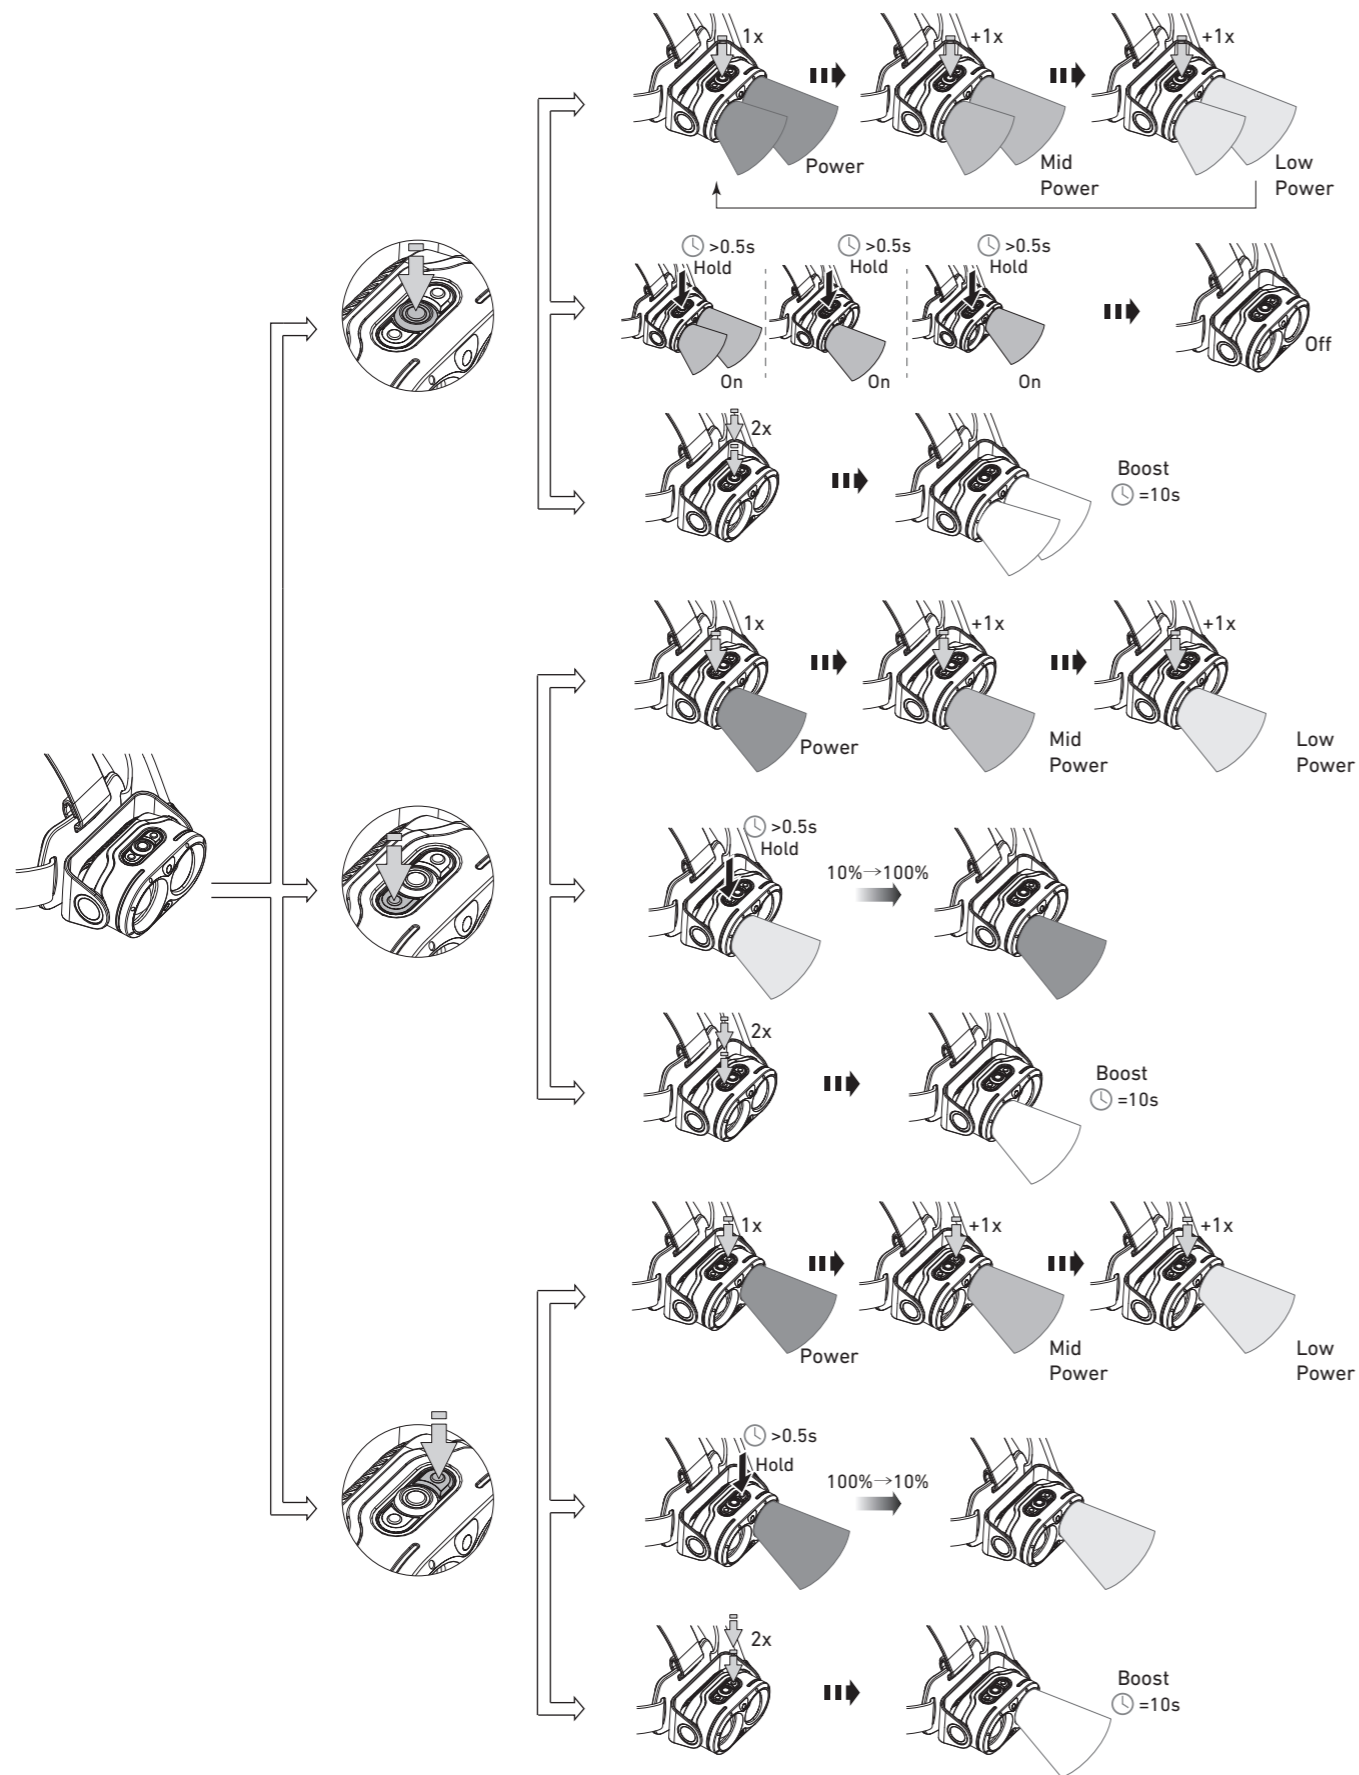

H19R Core

H19R Signature

Operation

Battery Replacement

Transportation Lock

Red Mode

App Mode

Battery Indicator

Backup Mode

Lamp Head Rotation

Magnetic Charging System

Extension Cable (H19R Signature)

Helmet Fixing Clips (H19R Signature)

GoPro Mount (H19R Signature)

Tripod Mount (H19R Signature)

Helmet Connecting System (H19R Signature)