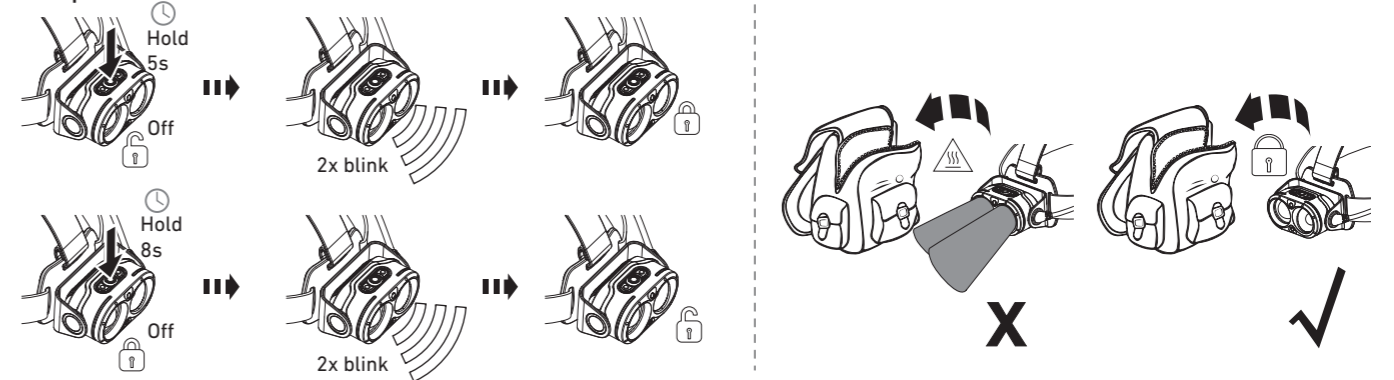

H19R Core

H19R Signature

Operation

Battery Replacement

Transportation Lock

Red Mode

App Mode

Battery Indicator

Backup Mode

Lamp Head Rotation

Magnetic Charging System

Extension Cable (H19R Signature)

Helmet Fixing Clips (H19R Signature)

GoPro Mount (H19R Signature)

Tripod Mount (H19R Signature)

Helmet Connecting System (H19R Signature)