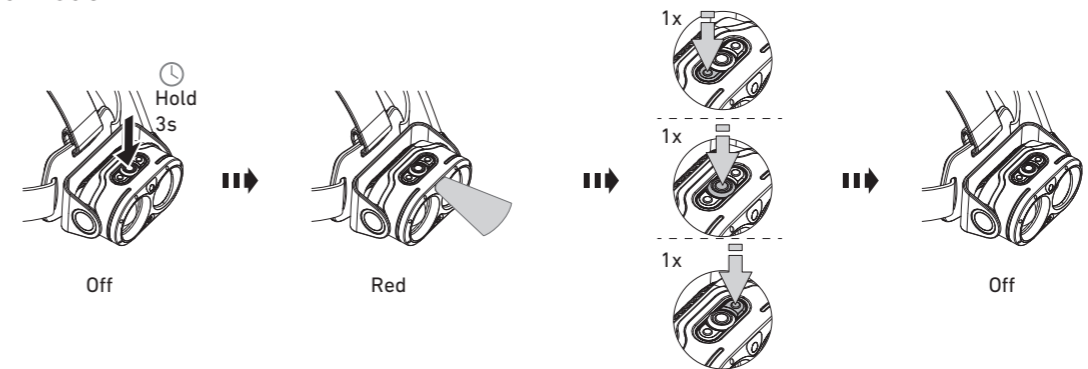

H19R Core

H19R Signature

Operation

Battery Replacement

Transportation Lock

Red Mode

App Mode

Battery Indicator

Backup Mode

Lamp Head Rotation

Magnetic Charging System

Extension Cable (H19R Signature)

Helmet Fixing Clips (H19R Signature)

GoPro Mount (H19R Signature)

Tripod Mount (H19R Signature)

Helmet Connecting System (H19R Signature)