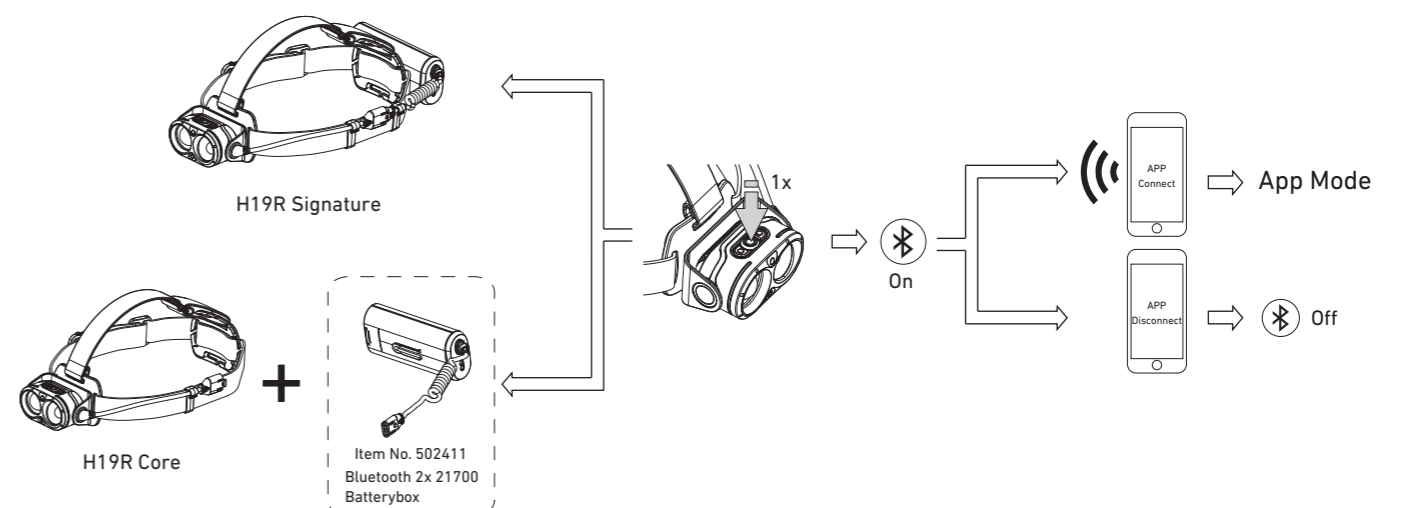

H19R Core

H19R Signature

Operation

Battery Replacement

Transportation Lock

Red Mode

App Mode

Battery Indicator

Backup Mode

Lamp Head Rotation

Magnetic Charging System

Extension Cable (H19R Signature)

Helmet Fixing Clips (H19R Signature)

GoPro Mount (H19R Signature)

Tripod Mount (H19R Signature)

Helmet Connecting System (H19R Signature)