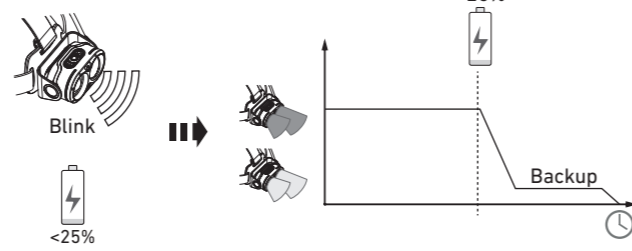

H19R Core

H19R Signature

Operation

Battery Replacement

Transportation Lock

Red Mode

App Mode

Battery Indicator

Backup Mode

Lamp Head Rotation

Magnetic Charging System

Extension Cable (H19R Signature)

Helmet Fixing Clips (H19R Signature)

GoPro Mount (H19R Signature)

Tripod Mount (H19R Signature)

Helmet Connecting System (H19R Signature)