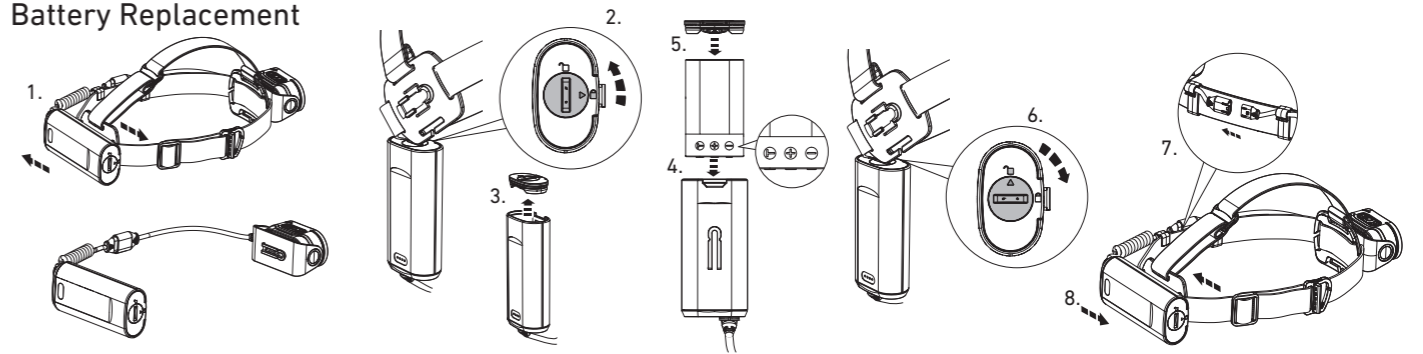

H19R Core

H19R Signature

Operation

Battery Replacement

Transportation Lock

Red Mode

App Mode

Battery Indicator

Backup Mode

Lamp Head Rotation

Magnetic Charging System

Extension Cable (H19R Signature)

Helmet Fixing Clips (H19R Signature)

GoPro Mount (H19R Signature)

Tripod Mount (H19R Signature)

Helmet Connecting System (H19R Signature)