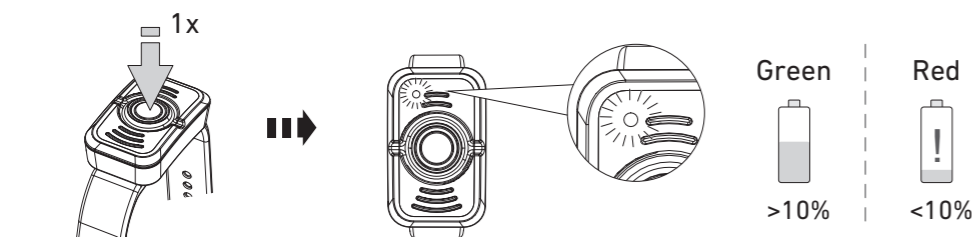

Universal Mounting Bracket (H19R Signature)

Recycling

Remote Control (H19R Signature)

Further Information

Battery Indicator (Remote Control)

Battery Replacement (Remote Control)

Ledlenser GmbH & Co. KG  
Kronenstr. 5-7 • 42699 Solingen • Germany  
Phone +49 212/5948-0 Fax +49 212/5948-200  
info@ledlenser.com