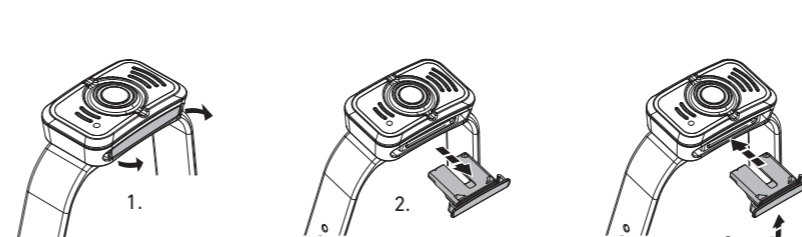

Backup Mode

Lamp Head Rotation

Magnetic Charging System

Extension Cable (H19R Signature)

Helmet Fixing Clips (H19R Signature)

GoPro Mount (H19R Signature)

Tripod Mount (H19R Signature)

Helmet Connecting System (H19R Signature)

Universal Mounting Bracket (H19R Signature)

Recycling

Remote Control (H19R Signature)

Further Information

Battery Indicator (Remote Control)

Battery Replacement (Remote Control)

Ledlenser GmbH & Co. KG  
Kronenstr. 5-7 • 42699 Solingen • Germany  
Phone +49 212/5948-0 Fax +49 212/5948-200  
info@ledlenser.com