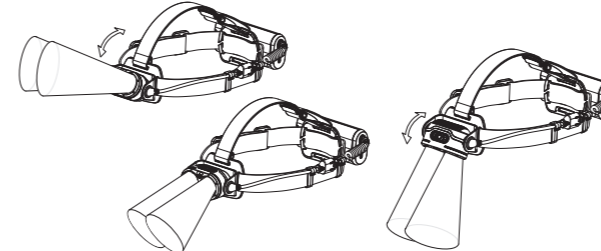

H19R Core

H19R Signature

Operation

Battery Replacement

Transportation Lock

Red Mode

App Mode

Battery Indicator

Backup Mode

Lamp Head Rotation

Magnetic Charging System

Extension Cable (H19R Signature)

Helmet Fixing Clips (H19R Signature)

GoPro Mount (H19R Signature)

Tripod Mount (H19R Signature)

Helmet Connecting System (H19R Signature)