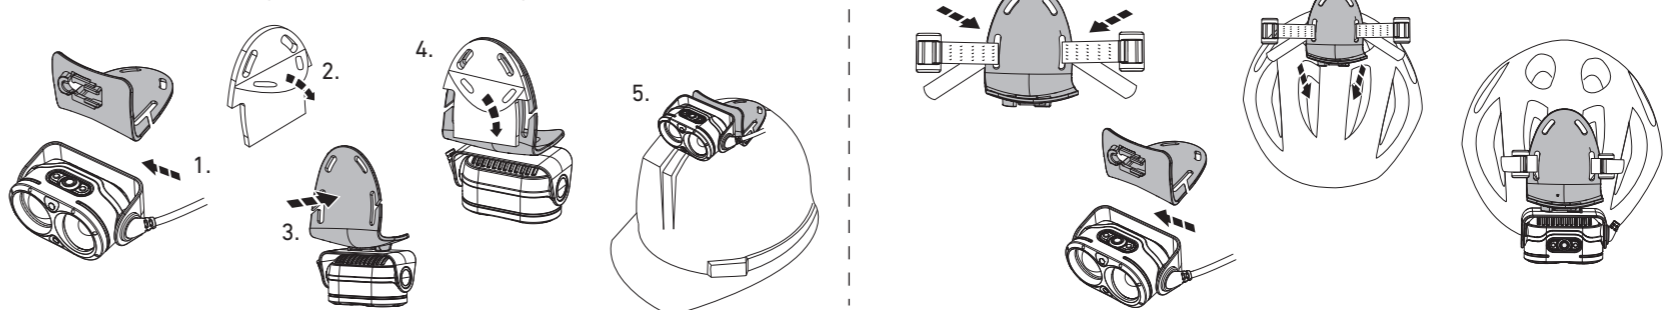

H19R Core

H19R Signature

Operation

Battery Replacement

Transportation Lock

Red Mode

App Mode

Battery Indicator

Backup Mode

Lamp Head Rotation

Magnetic Charging System

Extension Cable (H19R Signature)

Helmet Fixing Clips (H19R Signature)

GoPro Mount (H19R Signature)

Tripod Mount (H19R Signature)

Helmet Connecting System (H19R Signature)