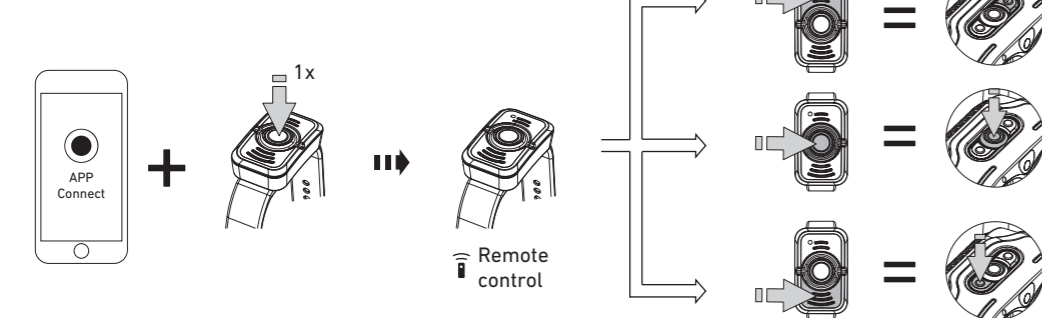

Remote Control (H19R Signature)