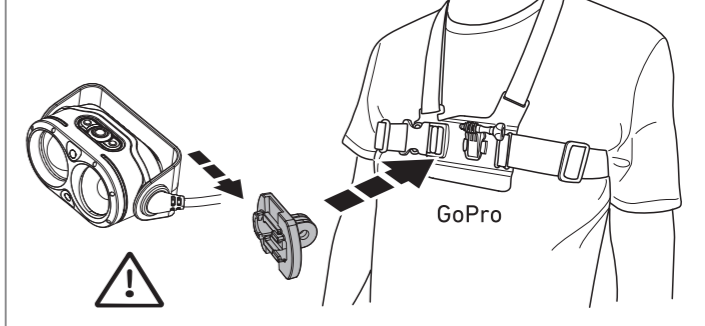

Backup Mode

Lamp Head Rotation

Magnetic Charging System

Extension Cable (H19R Signature)

Helmet Fixing Clips (H19R Signature)

GoPro Mount (H19R Signature)

Tripod Mount (H19R Signature)

Helmet Connecting System (H19R Signature)