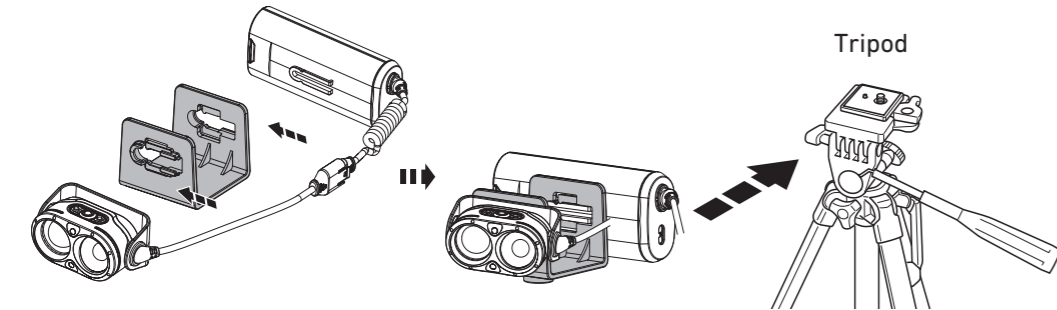

Backup Mode

Lamp Head Rotation

Magnetic Charging System

Extension Cable (H19R Signature)

Helmet Fixing Clips (H19R Signature)

GoPro Mount (H19R Signature)

Tripod Mount (H19R Signature)

Helmet Connecting System (H19R Signature)