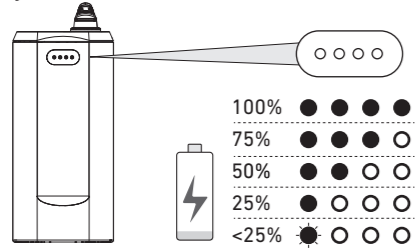

H19R Core

H19R Signature

Operation

Battery Replacement

Transportation Lock

Red Mode

App Mode

Battery Indicator

Backup Mode

Lamp Head Rotation

Magnetic Charging System

Extension Cable (H19R Signature)

Helmet Fixing Clips (H19R Signature)

GoPro Mount (H19R Signature)

Tripod Mount (H19R Signature)

Helmet Connecting System (H19R Signature)