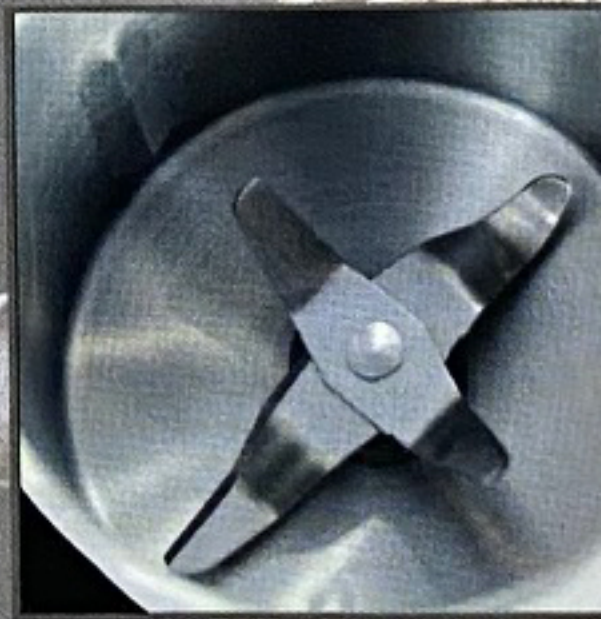

Punch/close top cover and removable stainless steel bowl

Please read the operation manual carefully before use!

CE EAC IPX0   