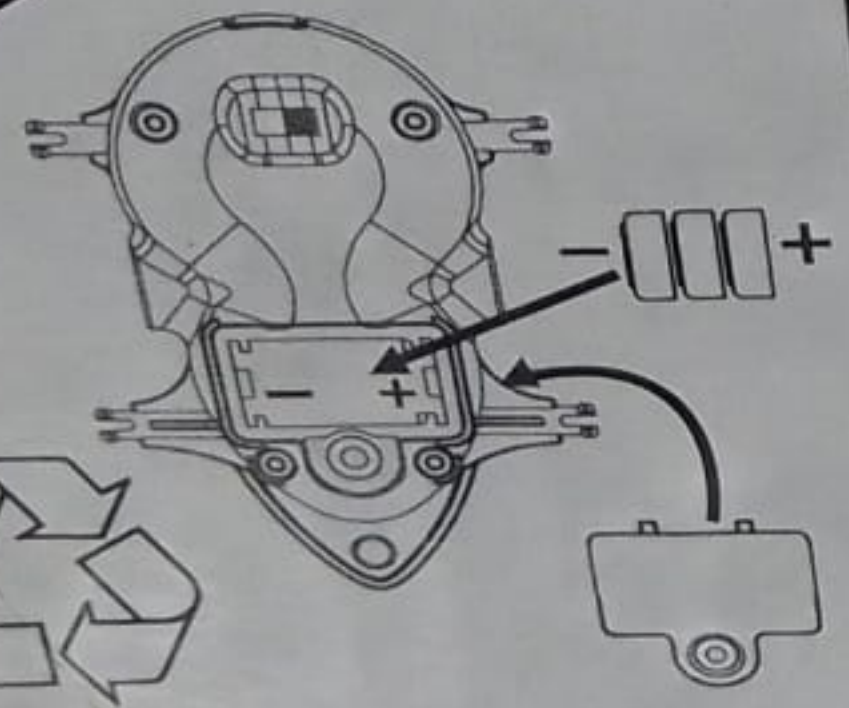

- MRŌWKA - HANGYA
 - FURNICĂ - MRAVENEC
 - MRAVEC - ANT

8-12

WARNING:
CHOKING HAZARD - Small parts.
 Not for children under 3 years old.

WARNING - KEEP BATTERIES OUT OF REACH OF CHILDREN. CONTAINS COIN/BUTTON BATTERIES. HAZARDOUS IF SWALLOWED.

CE

0-3

3 x AG13(LR44) 1.5V Cell batteries are included. Phillips/ cross head screwdriver (not included) needed to replace batteries.

- Exhausted batteries are to be removed from the toy by unscrewing battery casing.
- Supply terminals are not to be short circuited.
- Different types of batteries or new and used batteries are not to be mixed.
- Batteries are to be inserted with correct polarity.
- Only batteries of the same type as recommended are to be used.
- Rechargeable batteries are to be removed from toy before being charged.
- Rechargeable batteries are only to be charged under adult supervision.
- Non rechargeable batteries cannot be recharged.

Mechanizma mrôwna: 25 CZESCZ
 Mechanizmus hangya: 25 PIESE
 Mechanizma furnicã: 25 DE PIEU
 Mechanizmus mravenec: 25 DIELDU
 Mechanizmus mravec: 25 PCS
 MISCED SCATTER ANT