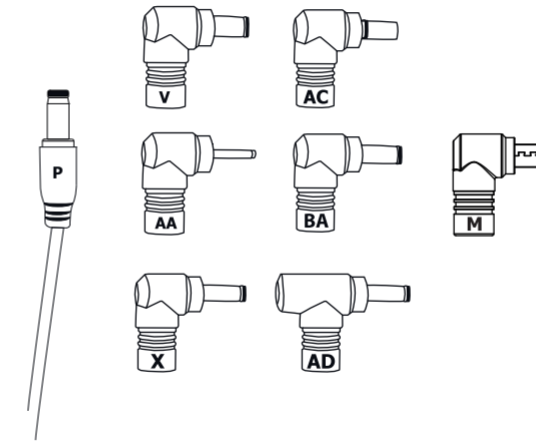

3. Connect Tip