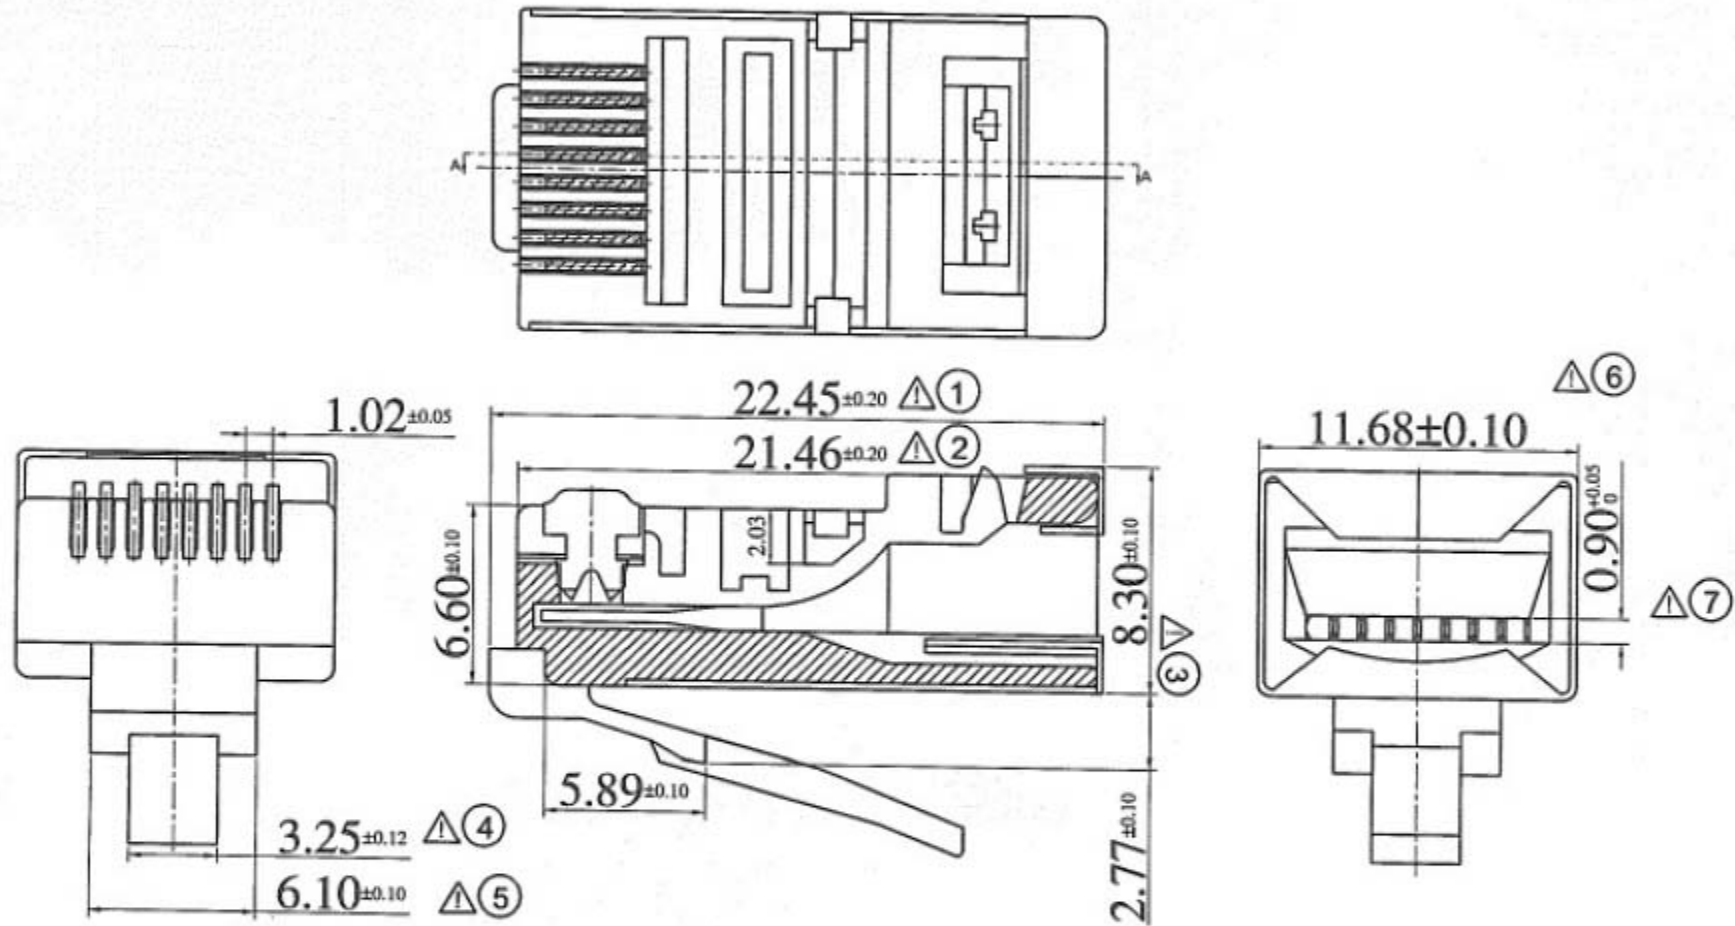

Minimum Bending Radius: ≥47mm

PINOUT			
P1(T568B)		P2(T568B)	WIRE
1	↔	1	WHT/ORG
2	↔	2	ORG
3	↔	3	WHT/GRN
6	↔	6	GRN
4	↔	4	BLU
5	↔	5	WHT/BLU
7	↔	7	WHT/BRN
8	↔	8	BRN
S	---	S	---

Conductor		Bare Copper 26AWG
Insulation		Thickness:MIN at any point:0.15mm MAX AVG:0.25mm Diameter:0.90±0.06mm
Jacket	PVC	Thickness:MIN at any point:0.46mm MAX AVG:0.55mm Diameter:5.6±0.2mm
Wire		CAT.5E FTP 26AWGX4P
Plug		YUS-06 8P8C 50U"
Color		YY
Length		XX

NOTE:
 1.ELECTRICAL TEST:
 <1> 100% OPEN SHORT & MISS WIRE TEST.

SECOMP

Part No.			
Description	CAT.5E FTP 26AWG 4P PVC YUS-06		
UNIT	mm	副厂长	CHECKER
PAGE	1/1	20190816	DRAWER
		贾饒	LJW

CUSTOMER NAME
CUSTOMER Part No.

7	8	9	10
DATE	REV	DESCRIPTION	BY
2016.06.16	B/1	NEW	DMW

NOTE TOL:±0.1

Key Size	Tolerance		
	Critical	Normal	General
0-15	±0.05	±0.10	±1.0
15-60	±0.10	±0.20	
60-150	±0.15	±0.35	±1.5
150-350	±0.20	±0.50	
350-1000	±0.40	±0.65	