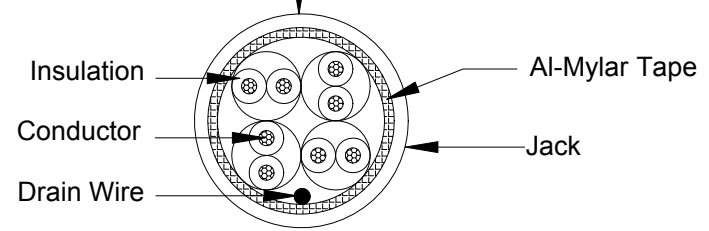

Minimum Bending Radius: ≥47mm

PINOUT			
P1(T568B)		P2(T568B)	WIRE
1	↔	1	WHT/ORG
2	↔	2	ORG
3	↔	3	WHT/GRN
6	↔	6	GRN
4	↔	4	BLU
5	↔	5	WHT/BLU
7	↔	7	WHT/BRN
8	↔	8	BRN
S	---	S	---

Conductor		Bare Copper 26AWG
Insulation		Thickness:MIN at any point:0.15mm MAX AVG:0.25mm Diameter:0.90±0.06mm
Jacket	PVC	Thickness:MIN at any point:0.46mm MAX AVG:0.55mm Diameter:5.6±0.2mm
Wire		CAT.5E FTP 26AWGX4P
Plug		YUS-06 8P8C 50U"
Color		YY
Length		XX