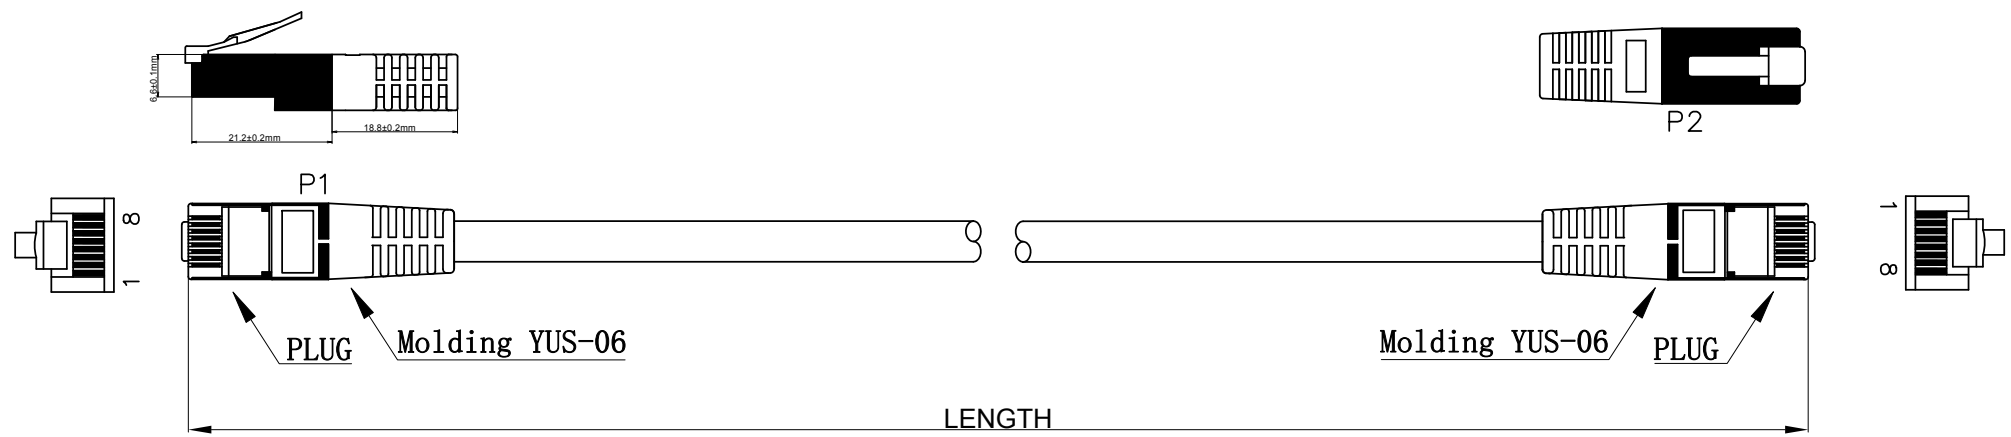

1	2	3	4	5	6	7	8	9	10	
CUSTOMER NAME						DATE	REV	DESCRIPTION		BY
CUSTOMER Part No.						2019. 08. 08	A/0	NEW		LJW

Marking: roline FTP CAT.5E PATCH ISO/IEC 11801 & EN 50288 ▲ 26AWGX4P TYPE CMX(UL) c(UL) CMH E164469-XX
 <FP0570>

Minimum Bending Radius: ≥47mm

PINOUT			
P1(T568B)		P2(T568B)	WIRE
1	↔	1	WHT/ORG
2	↔	2	ORG
3	↔	3	WHT/GRN
6	↔	6	GRN
4	↔	4	BLU
5	↔	5	WHT/BLU
7	↔	7	WHT/BRN
8	↔	8	BRN
S	---	S	---

Conductor		Bare Copper 26AWG
Insulation		Thickness:MIN at any point:0.15mm MAX AVG:0.25mm Diameter:0.90±0.06mm
Jacket	PVC	Thickness:MIN at any point:0.46mm MAX AVG:0.55mm Diameter:5.6±0.2mm
Wire		CAT.5E FTP 26AWGX4P
Plug		YUS-06 8P8C 50U"
Color		YY
Length		XX

NOTE:
 1.ELECTRICAL TEST:
 <1> 100% OPEN SHORT & MISS WIRE TEST.

SECOMP

Part No.			
Description	CAT.5E FTP 26AWG 4P PVC YUS-06		
UNIT	mm	副厂长	CHECKER
PAGE	1/1	20190816	DRAWER
		贾饒	LJW

CUSTOMER NAME
CUSTOMER Part No.