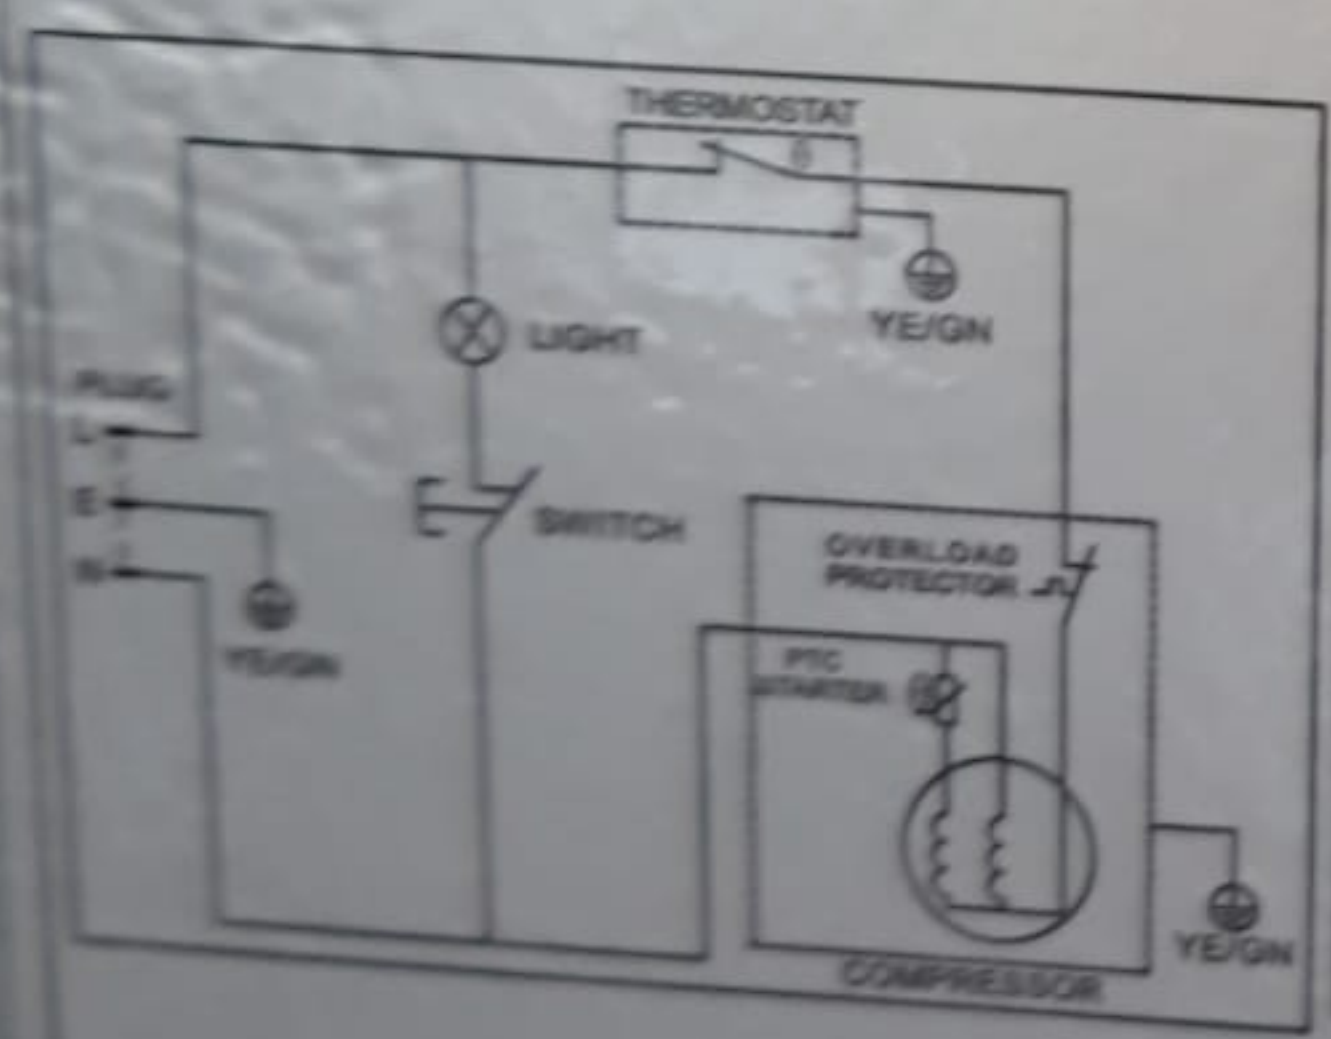

COMPRESSOR REFRIGERATOR

MODEL	BG-50E
VOLUME	47L
RATED VOLTAGE	220-240V~ 50Hz
RATED CURRENT	0.6A
REFRIGERANT	R600a(18g)
LAMP POWER	1W
CLIMATE CLASS	N
FOAMING GAS	cyclopentane

Importer: HWG The Netherlands