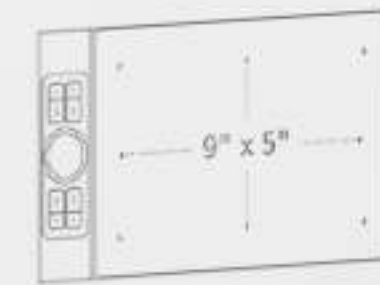

XP-PEN®

DIM. 350.8 x 199.5 x 16.5 mm