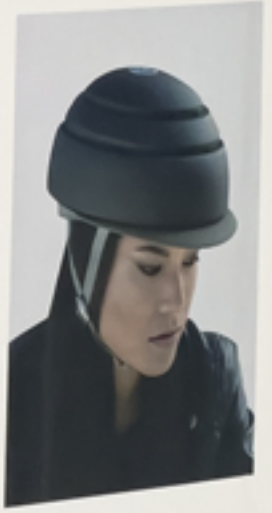

Closca is a brand born today with an eye on tomorrow, the place where you already are.

Designed in Valencia by Closca and CuldeSac

Portable & Connected

Cities have their own design language. Put the helmet into any purse or backpack with the most efficient portable system and use the NFC chip on the top of the helmet to connect with your smartphone.

Double Safety Certificate

Closca Helmet exceeds the strictest international safety certifications (CPSC and EN1078). The helmet stays locked and secure while your head is inside, but folds smoothly in a second when you're not using it.

Sleek and Customizable

Embrace your uniqueness by customizing your helmet with Closca's original interchangeable accessories. Combine it with your daily looks, play around with visor colours, add a reflective option or keep yourself warm in the chillier months.

Design your Attitudes.
This box was designed to fulfill your needs and be reused. Please make a good use of it before recycling