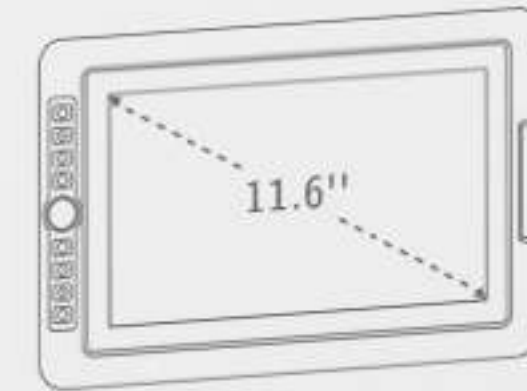

XP-PEN®

351.52 x 225.38 x 12.9 mm

Tilt

Customizable Shortcuts
& Roller Wheel

Portable Stand

Pen Display | Specifications

Product Name	Artist 12 Pro	Viewing Angle	178°
Display Resolution	1920 x 1080	Reading Height	10 mm
Color Gamut	82% NTSC	Power Input	DC 5V
Stylus	Battery-Free	Ports Included	USB
Pressure Levels	8192	Current Consumption	2A
Tilt	60°	Power Consumption	10W
Shortcut Keys	8	Compatibility	Windows 7/8/10
Roller Wheel	1		Mac OS X 10.10 (or later)
Resolution	5080 LPI		Chrome OS 88 (or later), Linux
Contrast Ratio	1000:1		