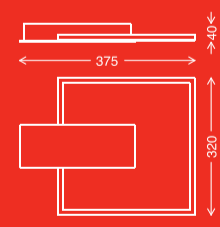

BRILONER®

BRILONER®

Light.
Inspired
by life.

LED
LED 12 W
1600 lm

BRILONER®

LED
LED 12 W
1600 lm

Art.-Nr. 3544-018