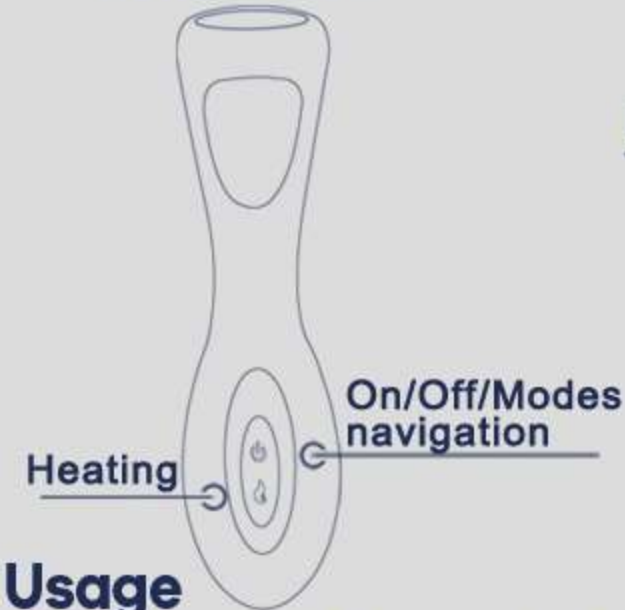

# Instructions

EN

Bottom view

Vibration/Heating

Penis ring

Testis ring

Sideview

Remote Controller

## Usage

- Fully charge the product prior to first use.
- Press on/off button for 3 seconds to turn the massager on (standby mode) or off. You can control the prostate massager with and without the remote after you enabled standby mode.
- Press on/off shortly to navigate through the 10 different vibration modes.
- Press the Heating button to turn heating mode on or off. It will get warm in 1-5 minutes, and it will stop automatically when the temperature reaches 42°C.
- Put the 1st ring on the Penis and 2nd ring on the testis as desired.
- Remote: press the on/off button on the remote for 3 seconds to turn the remote on (standby mode) or off. While on, the buttons work the same way as with the massager.