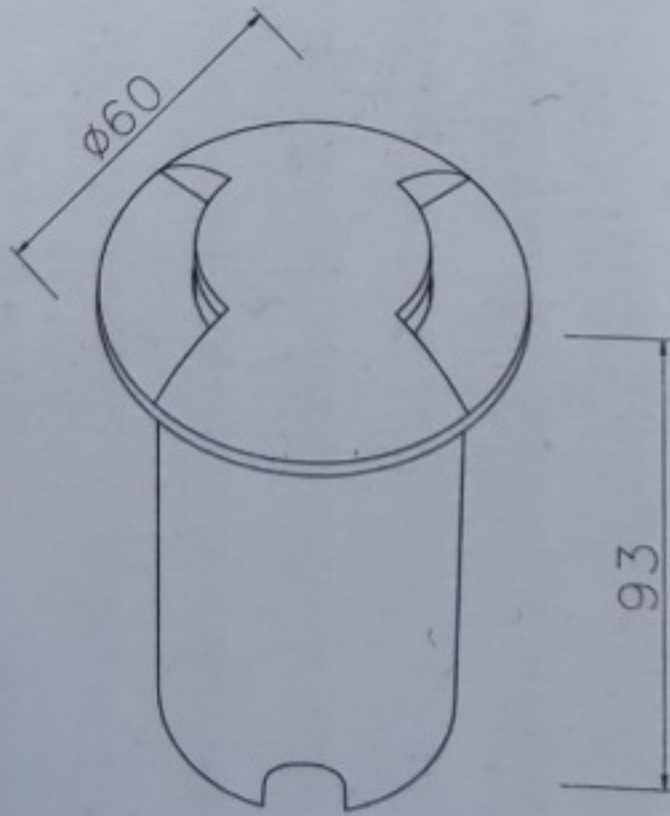

Input voltage:	DC 12V
Lumens:	<b>10LM</b>
Beam Angle:	90'D
Power:	1W
CRI:	>80
LED Color:	White 6400K
On/off:	15,000 times
Life span:	20,000 Hours
Material:	PC+AL
Body Color:	Black

RoHS

**MADE IN CHINA**