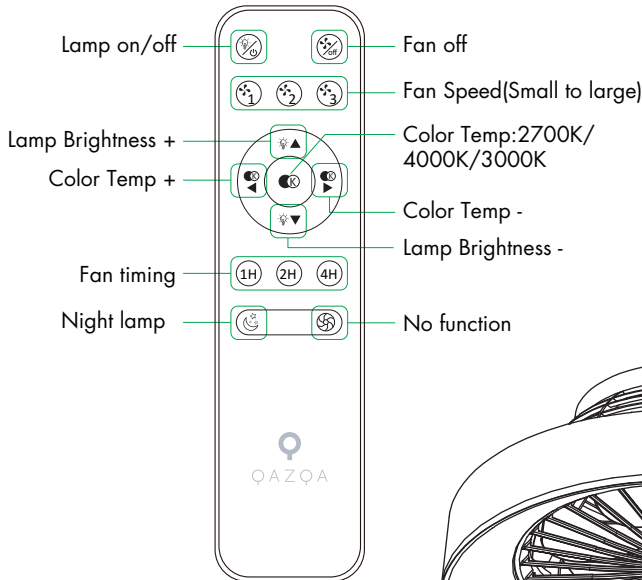

## Emily Fan Green 105371

Ceiling Fan lamp  
incl. LED QL7001006  
4x680lm Module  
1200lm Lamp  
4x6.7W LED Module  
30W Lamp  
220-240V~50Hz  
2700-4000-3000K  
CRI > 80  
30000 h  
15000 ON/OFF

Overall Sizes: