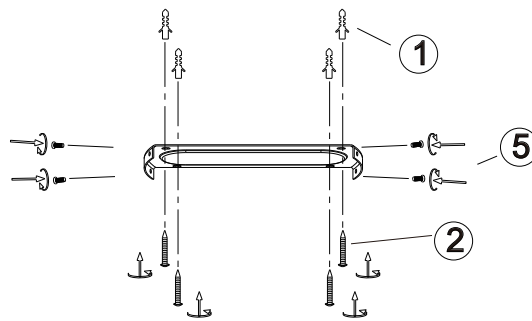

## Emily Fan Green 105371

Ceiling Fan lamp  
incl. LED QL7001006  
4x680lm Module  
1200lm Lamp  
4x6.7W LED Module  
30W Lamp  
220-240V~50Hz  
2700-4000-3000K  
CRI > 80  
30000 h  
15000 ON/OFF

Overall Sizes: