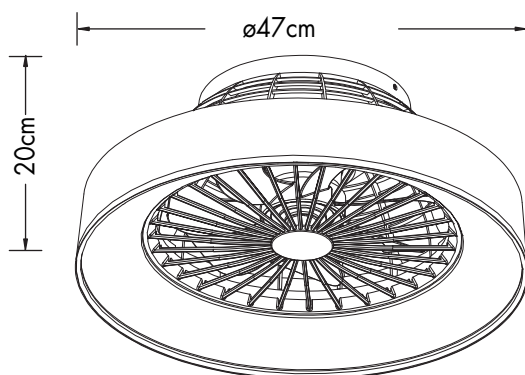

105371

4x6.7W LED

incl. LED Board: QL7001006

220-240V~50Hz

	QR	EAN
(DE) Dieses Produkt enthält eine Lichtquelle der Energieeffizienzklasse F (EN) This product contains a light source of energy efficiency class F (FR) Ce produit comprend une source de lumière de classe d'efficacité énergétique F (NL) Dit product bevat een lichtbron van energie-efficiëntieklasse F (PL) Produkt ten zawiera źródło światła o klasie efektywności energetycznej F (NO) Dette produktet inneholder en lyskilde i energieeffektivitetsklasse F (DK) Dette produkt indeholder en lyskilde af energieeffektklasse F (SE) Denna produkt innehåller en ljuskälla i energieffektivitetsklass F (FI) Tämä tuote sisältää energiatehokkuusluokan F valonlähteen (IT) Questo prodotto contiene una sorgente luminosa della classe di efficienza energetica F (ES) Este producto contiene una fuente de luz de la clase de eficiencia energética F (CZ) Tento výrobek obsahuje světelný zdroj třídy energetické účinnosti F (PT) Este produto contém uma fonte de luz da classe de eficiência energética F (GR) Αυτό το προϊόν περιέχει μια φωτεινή πηγή ενεργειακής απόδοσης κλάσης F (SK) Tento výrobok obsahuje zdroj svetla triedy energetickej efektivity F		8718881136726

	(DE) Durch einen Fachmann austauschbare Lichtquelle (nur LED) (EN) Replaceable (LED only) light source by a professional. (FR) Source de lumière remplaçable (LED uniquement) par un professionnel. (NL) Lichtbron (alleen led) te vervangen door een professional. (PL) Wymienne (tylko LED) źródło światła wykonane przez profesjonalistę. (NO) Utskiftbar (kun LED) lyskilde av en profesjonell. (DK) Udskiftelig lyskilde (kun LED), udskiftes af en elektriker. (SE) Ljuskälla (endast LED) utbytbar genom fackman. (FI) Ammattilainen voi vaihtaa vaihdettavan (vain LED) valonlähteen. (IT) Sorgente luminosa (solo LED) sostituibile da un professionista.I (ES) Fuente de luz (solo LED) sustituible por un profesional. (CZ) Vyměnitelný (pouze LED) světelný zdroj odborníkem. (PT) Luz LED (apenas LED) substituível por um profissional. (GR) Η πηγή φωτός (μόνο LED) να αντικαθίσταται από επαγγελματία. (SK) Zdroj svetla (iba LED) vymeniteľný prostredníctvom odborníka.