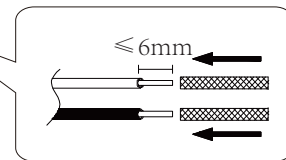

## Emily Fan Green 105371

Ceiling Fan lamp  
incl. LED QL7001006  
4x680lm Module  
1200lm Lamp  
4x6.7W LED Module  
30W Lamp  
220-240V~50Hz  
2700-4000-3000K  
CRI > 80  
30000 h  
15000 ON/OFF

Overall Sizes: