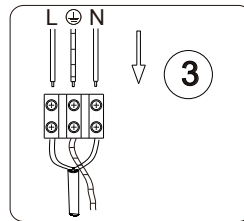

## Emily Fan Green 105371

Ceiling Fan lamp  
incl. LED QL7001006  
4x680lm Module  
1200lm Lamp  
4x6.7W LED Module  
30W Lamp  
220-240V~50Hz  
2700-4000-3000K  
CRI > 80  
30000 h  
15000 ON/OFF

Overall Sizes: