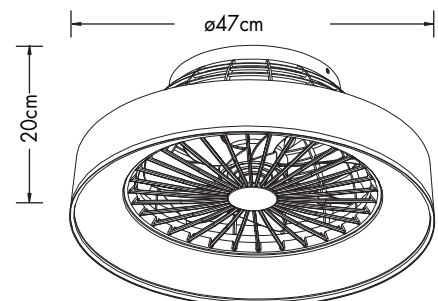

## Emily Fan Green 105371

Ceiling Fan lamp  
incl. LED QL7001006  
4x680lm Module  
1200lm Lamp  
4x6.7W LED Module  
30W Lamp  
220-240V~50Hz  
2700-4000-3000K  
CRI > 80  
30000 h  
15000 ON/OFF

Overall Sizes: