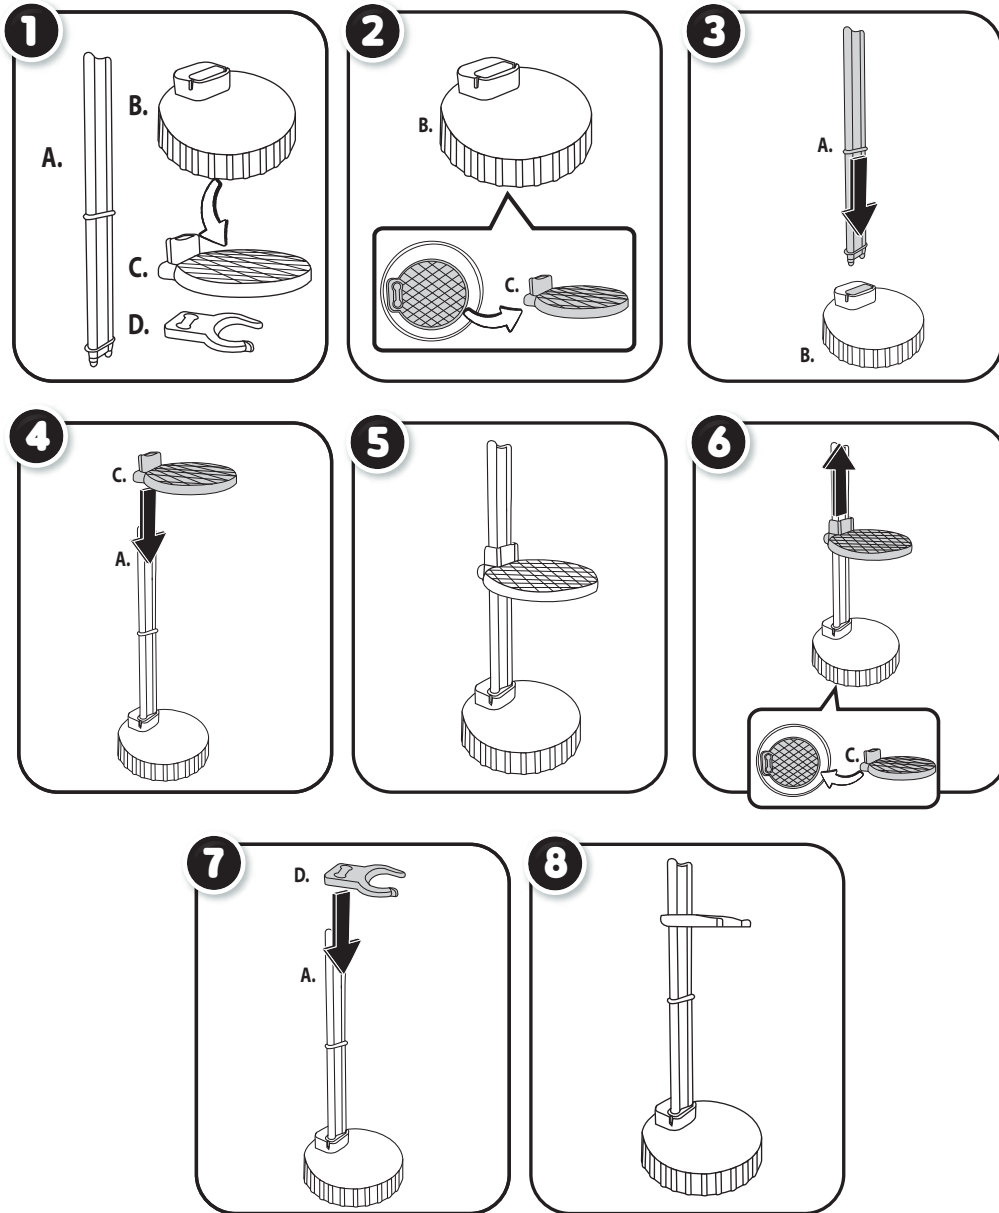

DOLL CHAIR & STAND