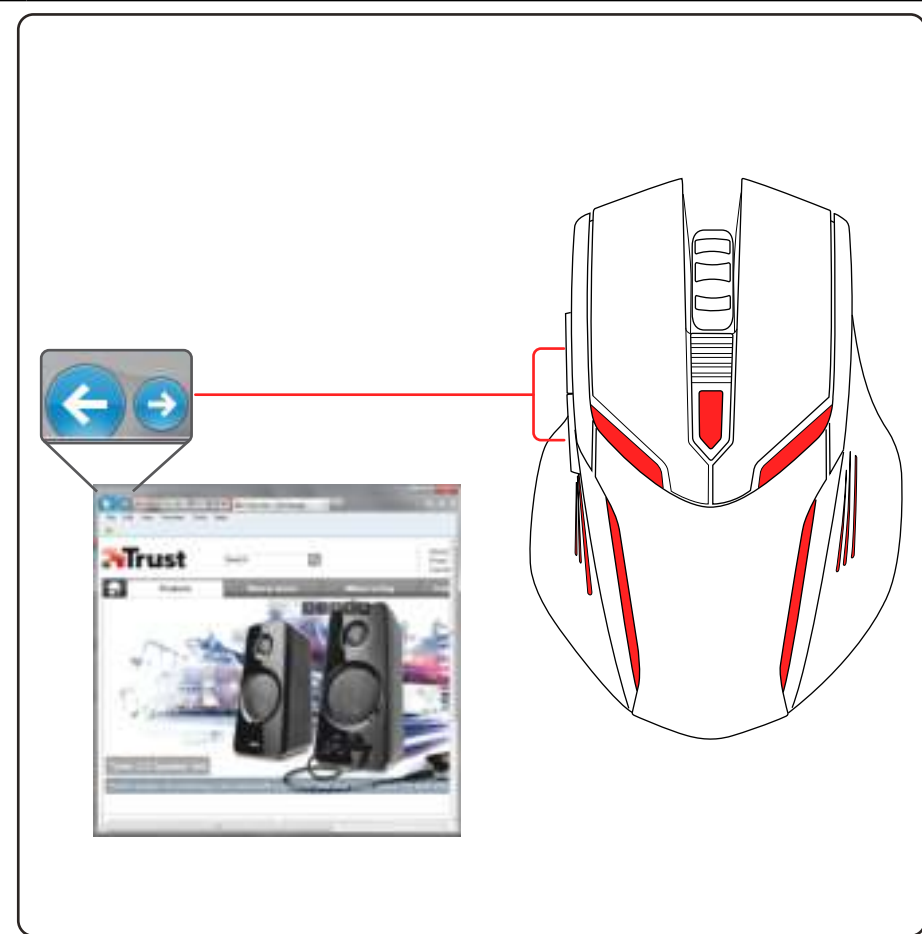

Trust

**MOUSE
GXT 152**

800 dpi 

1200 dpi 

1600 dpi 

2400 dpi 

www.trust.com/19509/faq