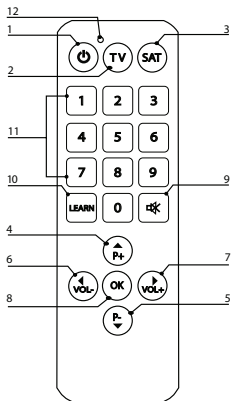

KN-RCSENIOR Remote control

Description

English

1. On/off button	• Press the button to switch the TV on or off.
2. TV button	• Press this button to control the TV.
3. Satellite button	• Press this button to control the set-top-box or other programmed devices.
4. Previous program button	• Press the buttons to navigate through the programs.
5. Next program button	
6. Volume - button	• Press the button to increase or decrease the volume.
7. Volume + button	
8. OK button	• Press the button to confirm a selection.
9. Mute button	• Press the button to mute the sound..
10. Learn button	• In learn mode, press the button to activate the signal before copying functions from other remote controls.
11. Digit buttons	• Press the buttons to select the channel.
12. LED indicator	• The LED indicator shows the status of the device.

Use

Programming the remote control to the TV or another device

1. Switch on the device to be programmed.
2. Look for the brand of the TV that you want to program in the code list. Make a note of the first code in the list.
3. Press and hold the TV or satellite button of the remote control until the LED indicator comes on.
4. Enter the previously identified code.

Note: If the LED indicator goes off, it indicates that the code is accepted. If it switches on or off the TV, it indicates that the code is correct. If it does not switch on or off the TV, repeat from step 2 to try another code.

Auto search

1. Switch on the device to be programmed.
2. Press and hold the TV and satellite buttons simultaneously until the LED indicator comes on.
3. Point the remote control to the device. Press and slowly release the on/off button.