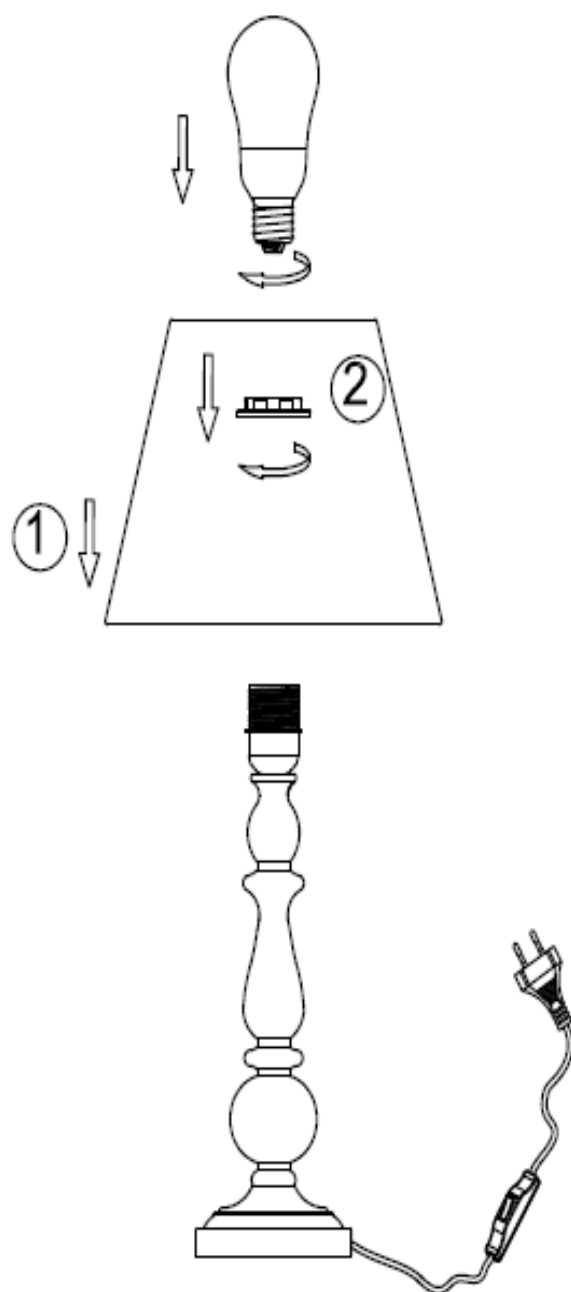

Line drawing of the item (with outline dimensions)

H 48 cm

W 25.5 cm

Item number: 71536/48/41

Installation drawing (the same as it in its instruction manual)

Technical details

materials used: Wood / linen	
color:	Gray /gray brush white
dimnable and how is the fixture dimmable:	ON / OFF
size:	Height: 48cm Length: 25.5cm Width: 25.5cm Net Weight: 1.6kgs
power requirements:	220-240V~50Hz
bulb type and maximum Wattage:	1xE27 Max. 60W
number of bulbs:	1xE2
IP degree:	IP20