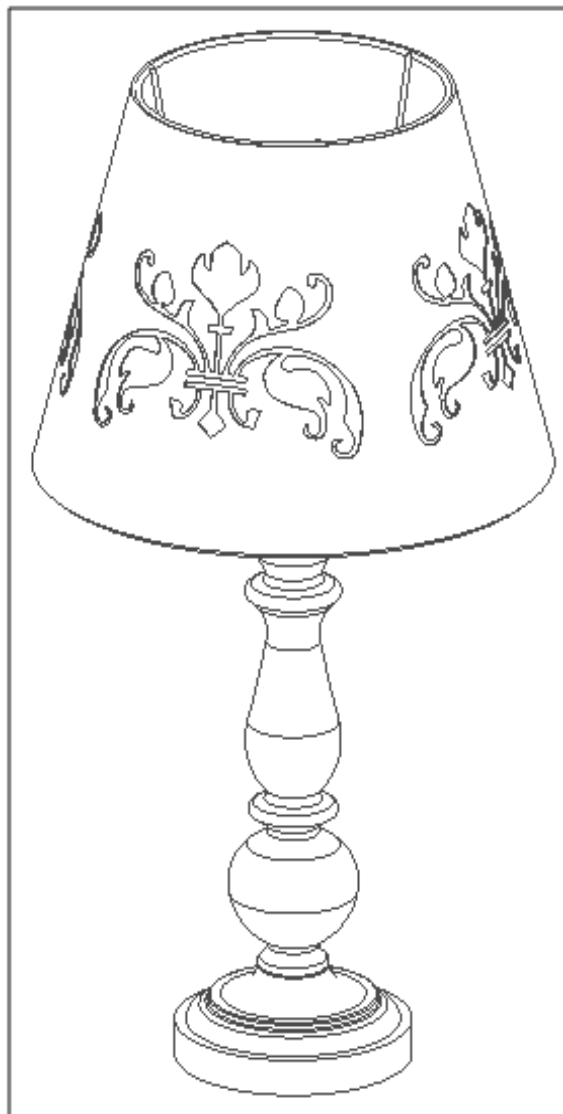

Line drawing of the item (with outline dimensions)

H 48 cm

W 25.5 cm

Item number: 71536/48/41

Installation drawing (the same as it in its instruction manual)

Technical details

materials used: Wood / linen	
color:	Gray /gray brush white
dimnable and how is the fixture dimmable:	ON / OFF
size:	Height: 48cm Length: 25.5cm Width: 25.5cm Net Weight: 1.6kgs
power requirements:	220-240V~50Hz
bulb type and maximum Wattage:	1xE27 Max. 60W
number of bulbs:	1xE2
IP degree:	IP20