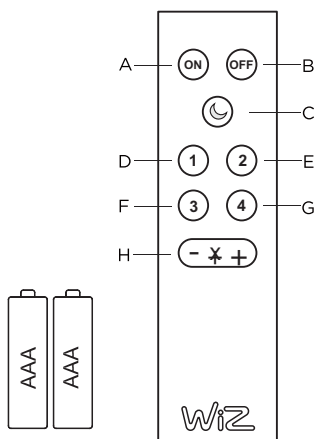

- A. ON
- B. OFF
- C. Night light
- D. Favorite light mode 1
- E. Favorite light mode 2
- F. Favorite light mode 3
- G. Favorite light mode 4
- H. Brightness adjustment

230V~50Hz 2xLED 3W