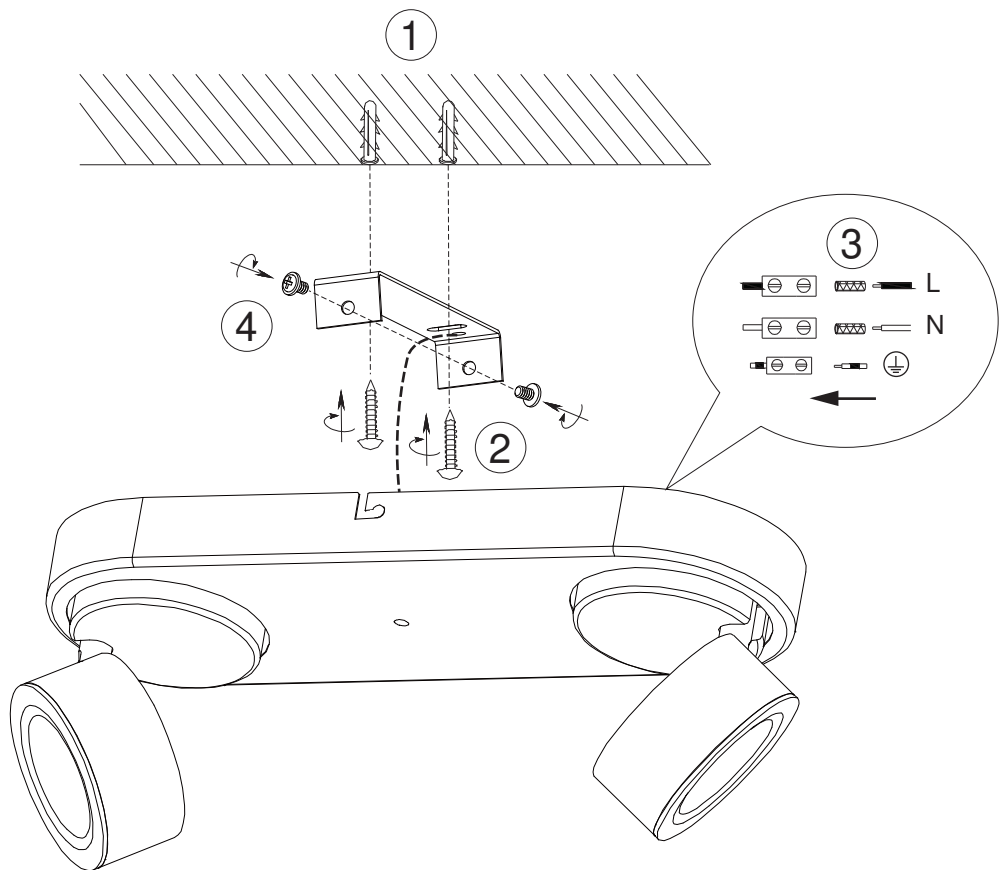

- A. ON
- B. OFF
- C. Night light
- D. Favorite light mode 1
- E. Favorite light mode 2
- F. Favorite light mode 3
- G. Favorite light mode 4
- H. Brightness adjustment

230V~50Hz 2xLED 3W