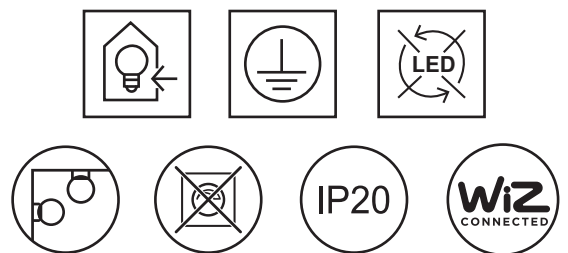

- A. ON
- B. OFF
- C. Night light
- D. Favorite light mode 1
- E. Favorite light mode 2
- F. Favorite light mode 3
- G. Favorite light mode 4
- H. Brightness adjustment

230V~50Hz 2xLED 3W