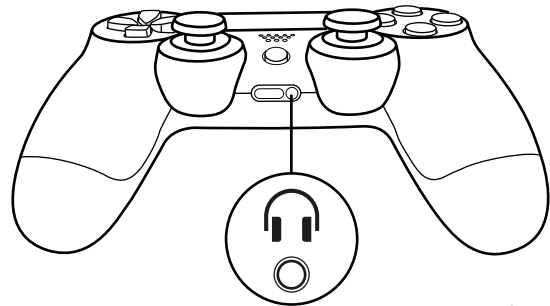

Display & Sound

Digital Audio > HDMI Audio:
Stereo uncompressed

Devices & accessories

Chat Volume
Mic Volume

PS4

PS4

Settings

Sound and Screen