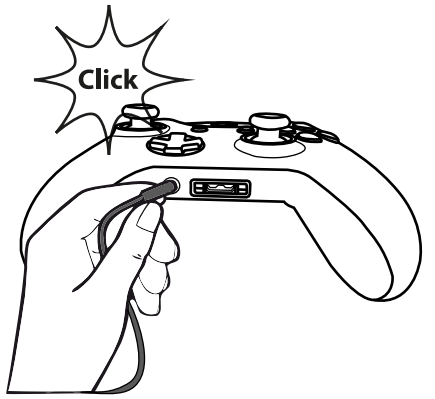

Trust

<http://www.trust.com/19999/faq>

**HEADSET
GXT 330**

Installation

XBOX ONE

* XBOX One Controller 2015 edition

XBOX ONE

Settings

Display & Sound

Digital Audio > HDMI Audio:
Stereo uncompressed

Devices & accessories

Chat Volume
Mic Volume

PS4

PS4

Settings

Sound and Screen