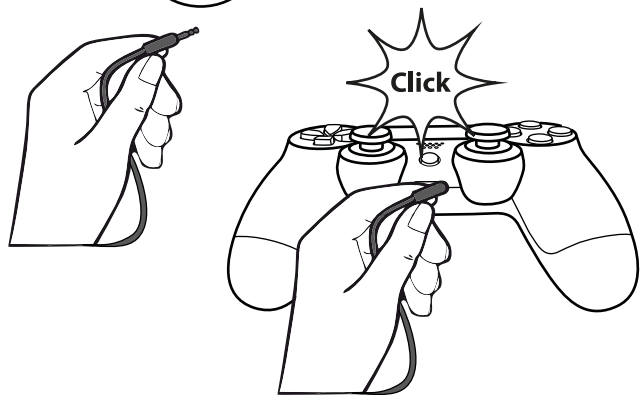

Display & Sound

Digital Audio > HDMI Audio:
Stereo uncompressed

Devices & accessories

Chat Volume
Mic Volume

PS4

PS4

Settings

Sound and Screen