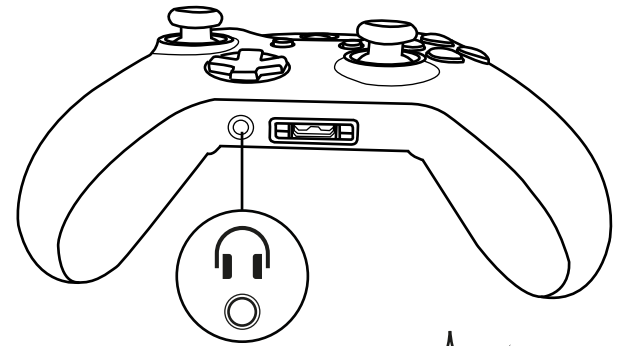

Trust

<http://www.trust.com/19999/faq>

**HEADSET
GXT 330**

Installation

XBOX ONE

* XBOX One Controller 2015 edition

XBOX ONE

Settings

Display & Sound

Digital Audio > HDMI Audio:
Stereo uncompressed

Devices & accessories

Chat Volume
Mic Volume

PS4

PS4

Settings

Sound and Screen