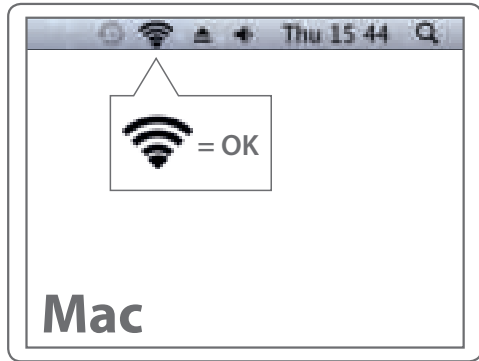

A

B

PC

Network name also in the Network Login Details

Mac

Network name also in the Network Login Details

C

PC

Mac

WPA2 password

WPA2 password

D

E

Done.
Enjoy!

Trouble?
www.sitecomlearningcentre.com

MyWiFi App