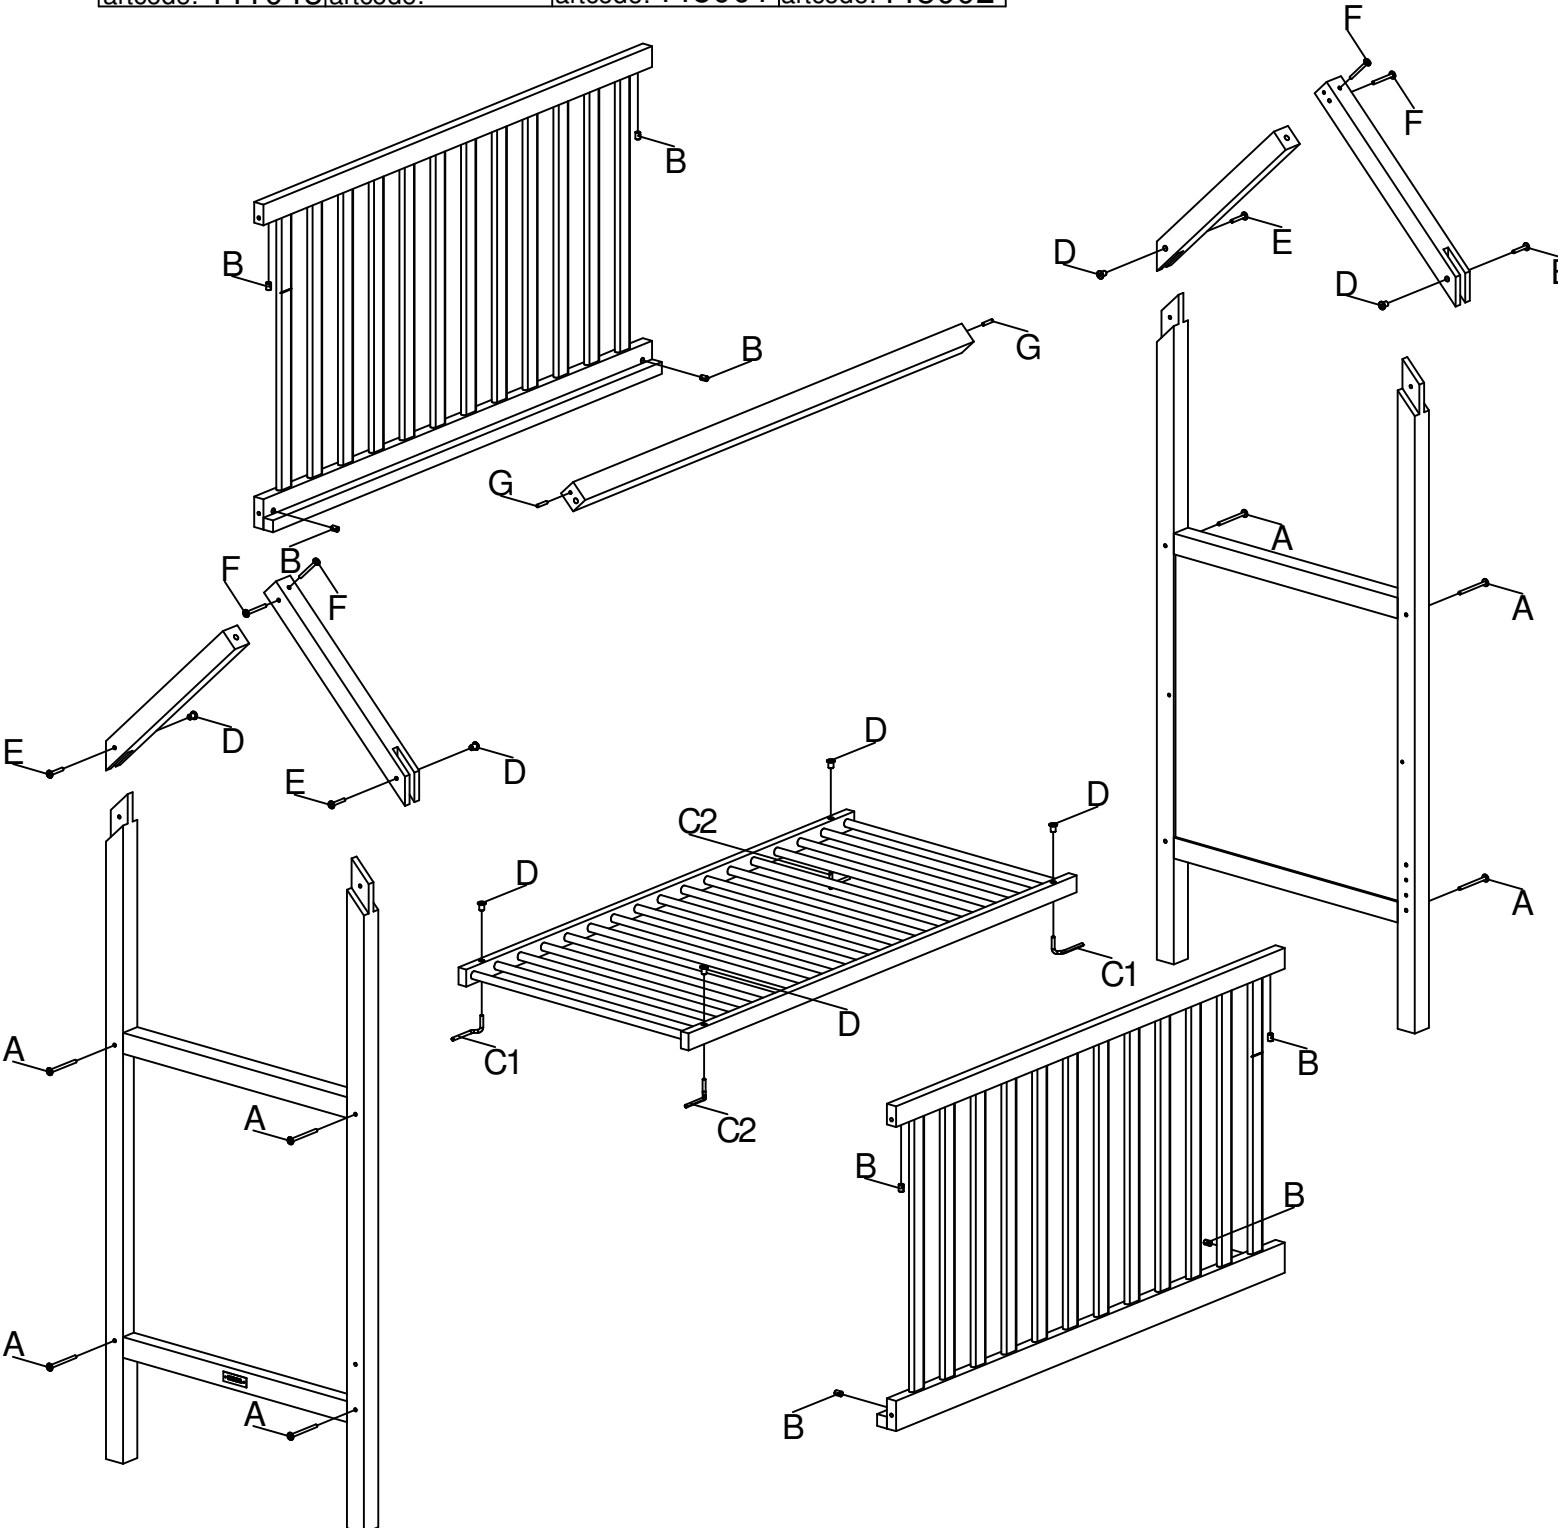

A M6X80 8X	 B M6 8X	 C1 2X	 C2 2X	 D M6 8X	 E M6X35 4X
artcode: 441022		artcode: 897024		artcode: 442009	
artcode: 441043		artcode: 445001		artcode: 445002