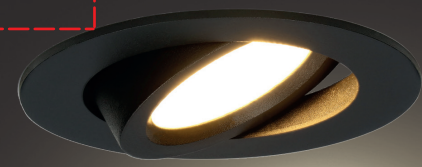

HOFTRONIC™

BLACK

HOFTRONIC™