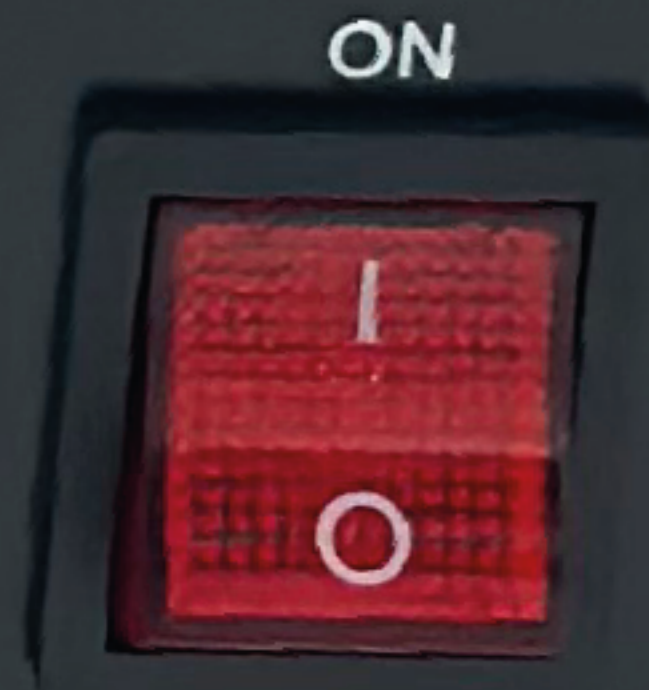

WARNING

DISCONNECT POWER BEFORE
CHANGING FUSE.
NO USER SERVICEABLE
PARTS INSIDE.
USE ONLY WITH ADULT
SUPERVISION.
DO NOT OPERATE WITHOUT
LIQUID, INDOOR USE ONLY
KEEP DRY.
DO NOT DIRECT THE FOG
MACHINE TOWARDS PEOPLE

CAUTION

TO REDUCE THE RISK OF
FIRE
REPLACE ONLY WITH SAME
SIZE AND TYPE OF FUSE

MADE IN CHINA.

NMOD UP DOWN ESC/ENTER MENU

MANUAL CONTROL

OFF

DMX-512

CONTROL
OUTPUT

CONTROL
INPUT

POWER