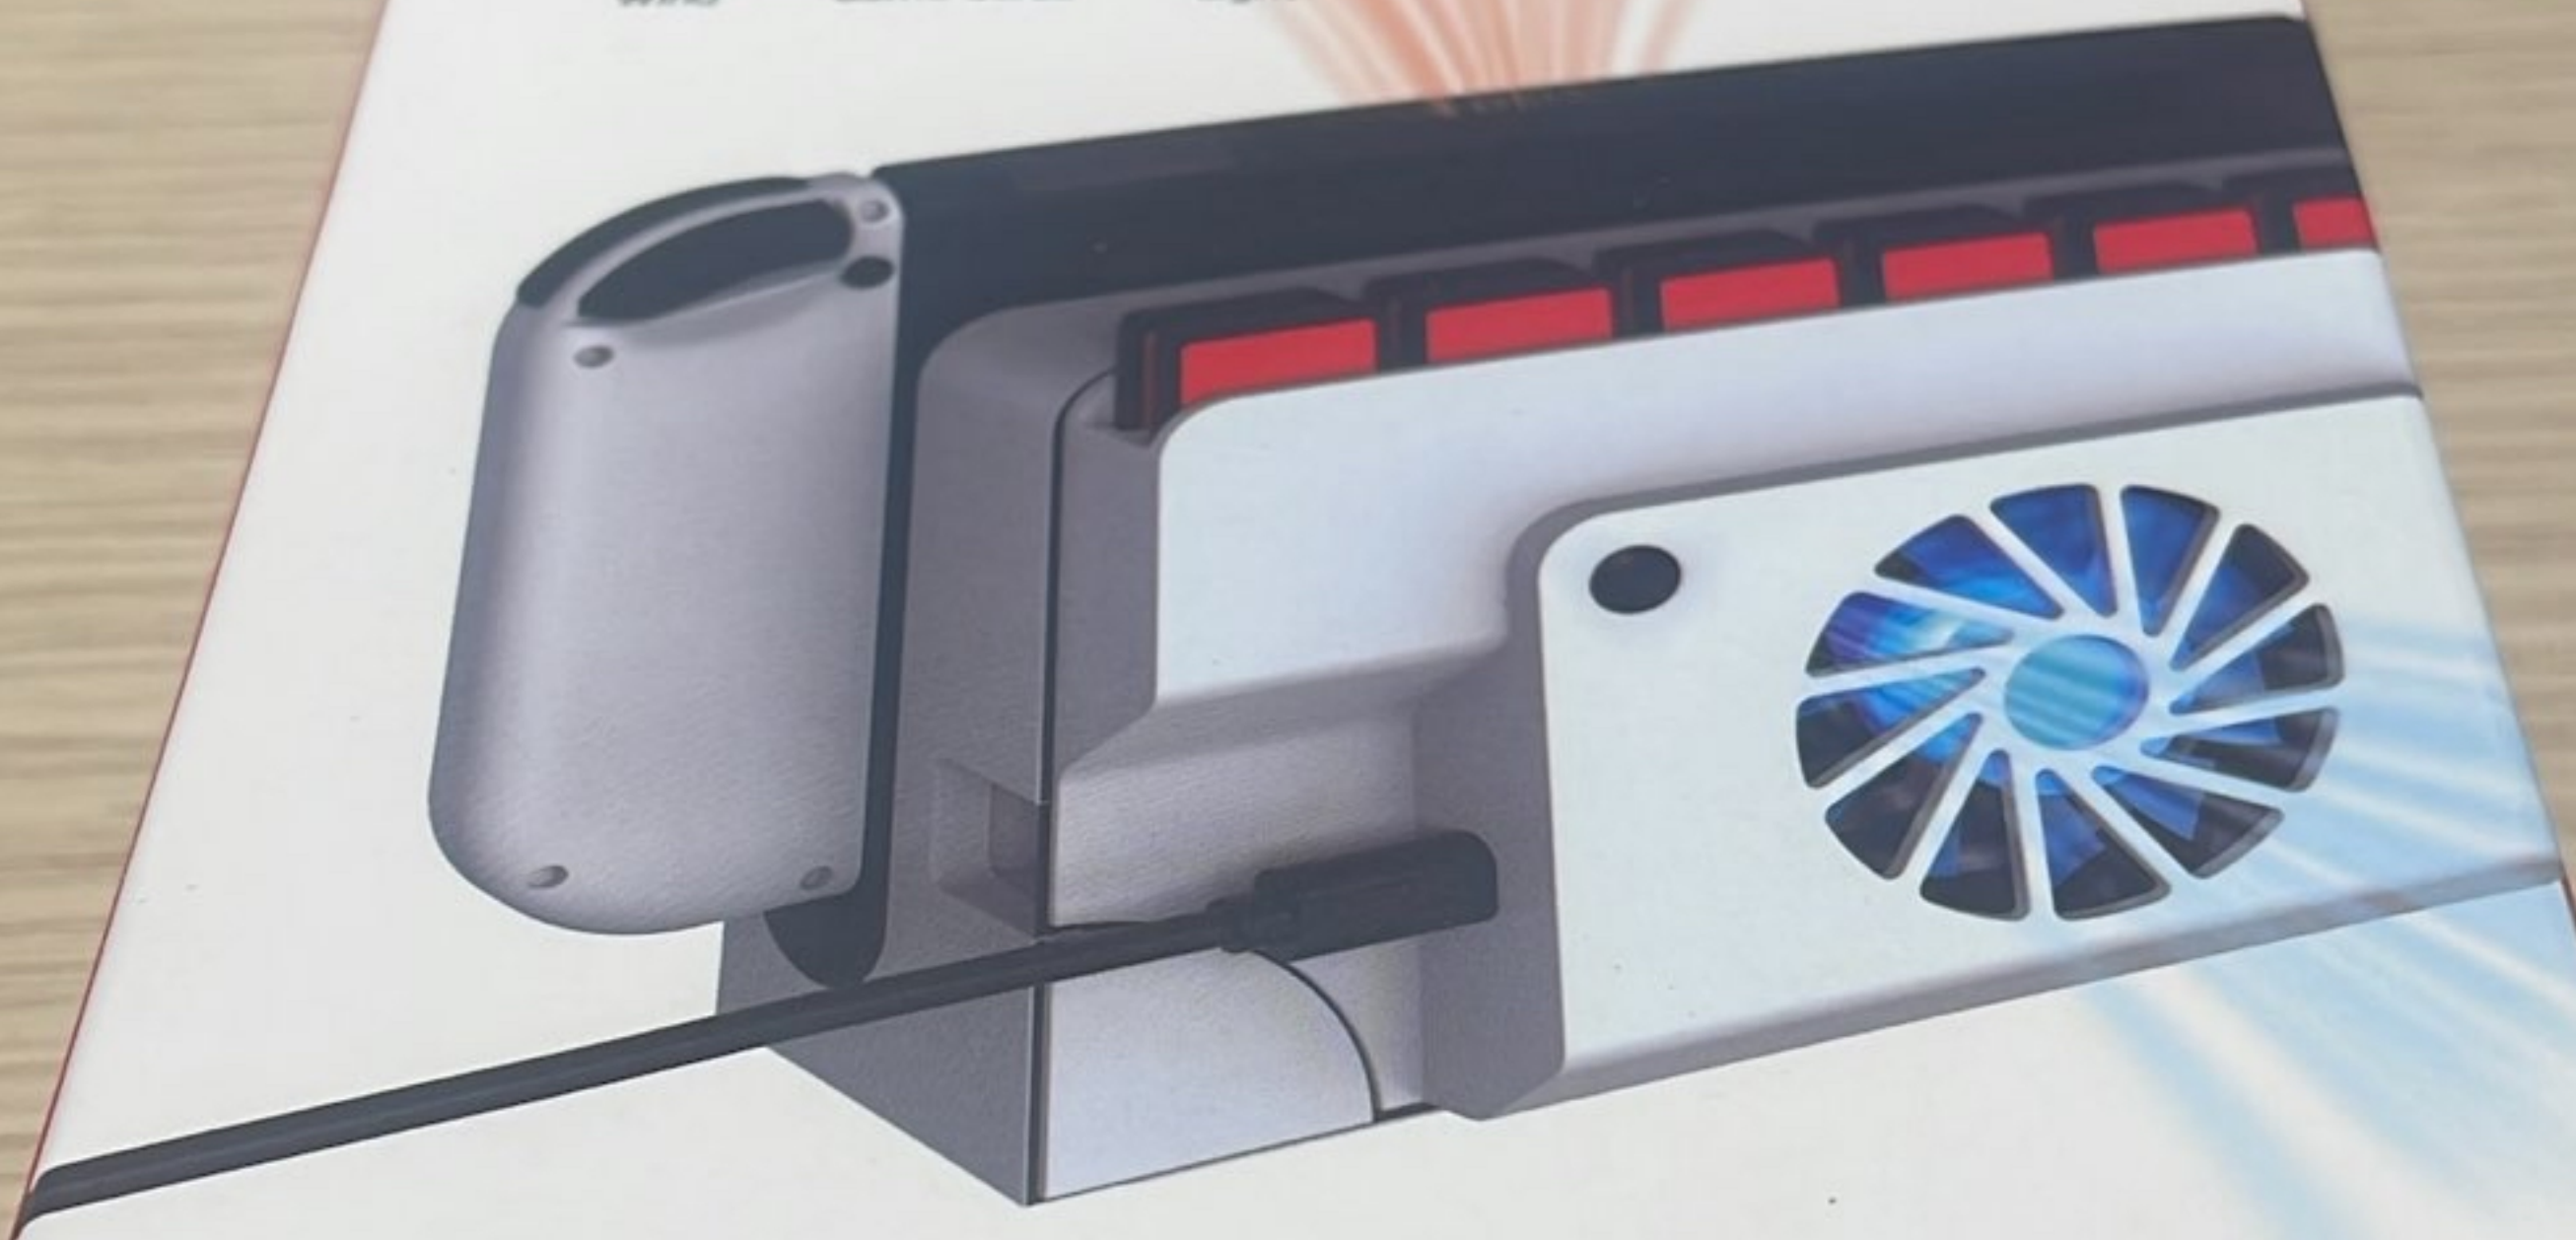

FOR
N-S OLED

DOBE

DOCK COOLING FAN

For N-S OLED Console Dock

Strong Wind

Store 14 Game Cards

LED Light

Notice

This product does not contain a console.

APPEARANCE PATENT

202230035222.2

ROHS