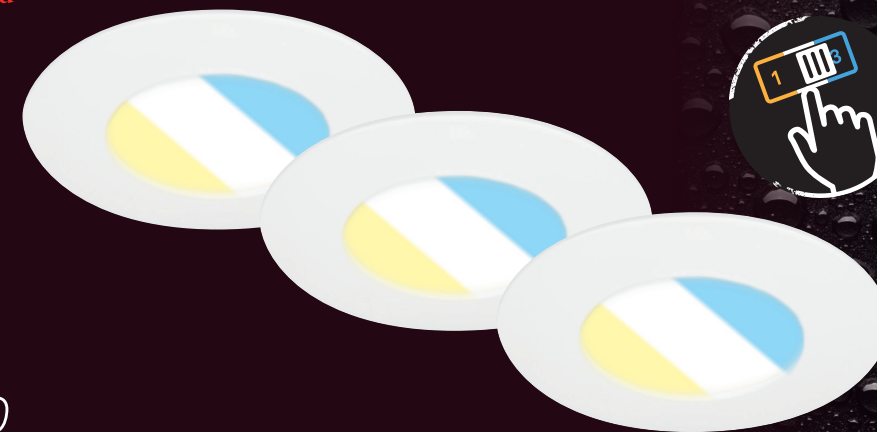

Weiß
White
Blanc
Bianco
Bianco
Biały

LED

3x LED 4,9 W
580 lm

☀️ White change via housing switch
2700 K/ 4000 K/ 6500 K

✓ 5 years guarantee

BRILONER®

☀️ 2700 K 4000 K 6500 K ☀️

IP44