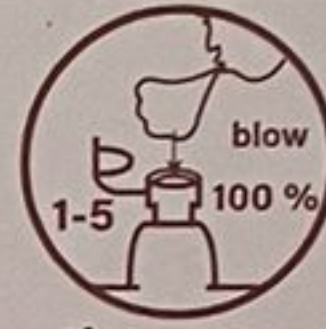

Material: PVC.

WARNING!

Not an aquatic toy! No protection against drowning. Always fully inflate all air chambers from 1-5! Risk of capsizing. Before each use, the swim seat must be checked thoroughly for damage, and may only be used if it is in perfect condition! For babies aged 1-2 years that weight 11-15kg/24-33 Lbs. Constant supervision in direct reach of the baby swim ring. The use of diapers or any other apparel or device shall not lead to an entrapment of the child inside the seat. Instructions advising that these products should not be bitten or chewed by the user as pieces that may be bitten off/torn from/ come away the material may cause a choking hazard. All levels of water are dangerous for babies. This product has to be replaced after 10 years, even if there is no sign of damage. Please keep this package for future reference. Keep away from fire.

ITEM NUMBER: KS2402
 NAME: SWIM RING BABY
 COLOR: CHERRY BLUSH
 BATCH NO.: 122021

5712982639912

RRP: DKK: 249,00 EUR: 33,50

TEST: EN13138-3:2014

DESIGNED IN DENMARK
 MADE IN JIANGMEN CITY,
 GUANGDONG, CHINA
 PRODUCED DEC 2021

baby swim ring

11-15 KG / 24-33 LBS

1-2 Y

WEIGHT

AGE

	≤ 11	11 - 15	15 - 18	18 - 30	30 - 60	≥ 60
		✓				

ATTENTION!

No protection against drowning