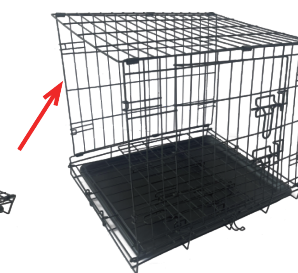

AIGOITALIA S.R.L.
MONZA (MB) VIA
MONTE BARRO 19
IT11451750969
MADE IN CHINA
WWW.NOBLEZA.EU

PARTS

A 1X

B 1X

C 1X

Folded state

STEP 1
Fold open

STEP 2
Pull top of cage upward

STEP 3

Pull side panel up

STEP 4

Complete