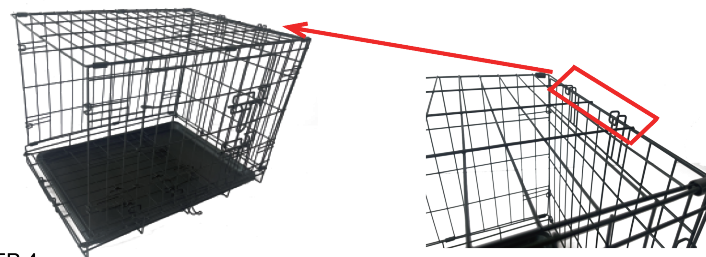

AIGOITALIA S.R.L.
MONZA (MB) VIA
MONTE BARRO 19
IT11451750969
MADE IN CHINA
WWW.NOBLEZA.EU

PARTS

A 1X

B 1X

C 1X

Folded state

STEP 1
Fold open

STEP 2
Pull top of cage upward

STEP 3

Pull side panel up

STEP 4

Complete