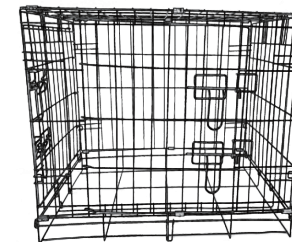

AIGOITALIA S.R.L.
MONZA (MB) VIA
MONTE BARRO 19
IT11451750969
MADE IN CHINA
WWW.NOBLEZA.EU

PARTS

A 1X

B 1X

C 1X

Folded state

STEP 1
Fold open

STEP 2
Pull top of cage upward

STEP 3

Pull side panel up

STEP 4

Complete