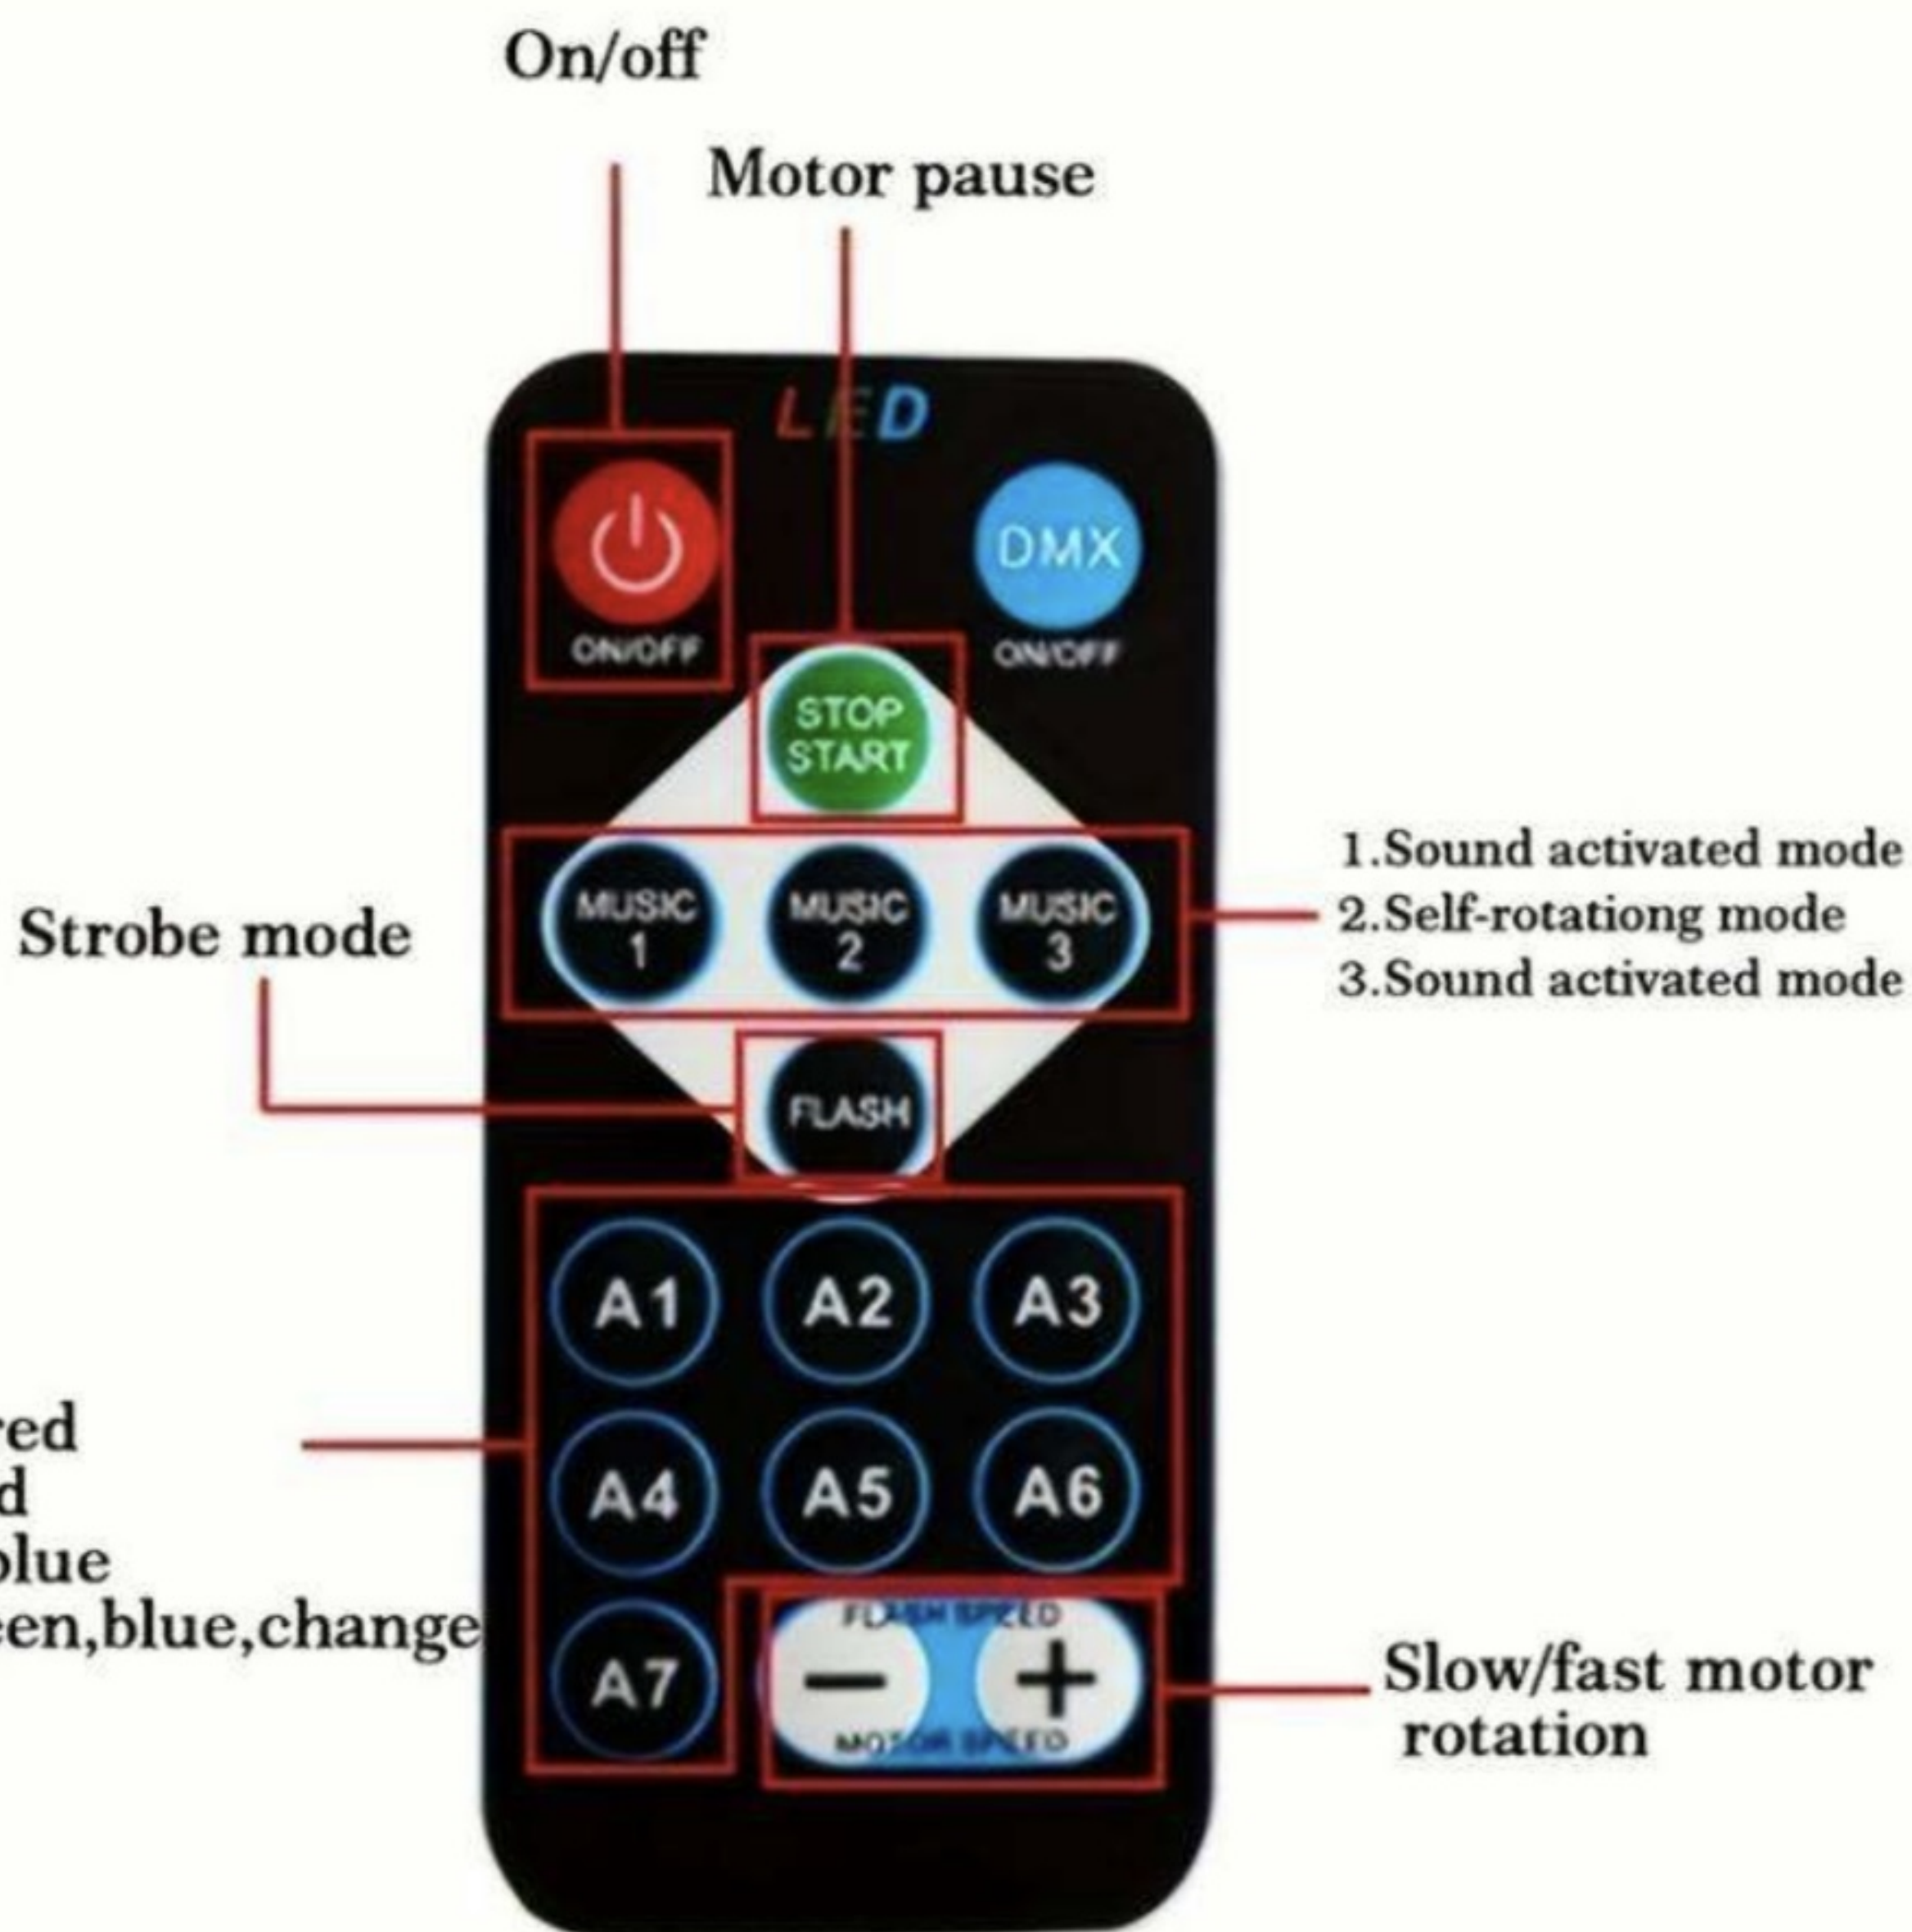

- (1) This device may not cause harmful interference, and
- (2) this device must accept any interference received, including interference that may cause undesired operation

Made in China

RoHS

The usage method of the remote control is based on this diagram,Projection lights Manual There may be errors.Thanks!