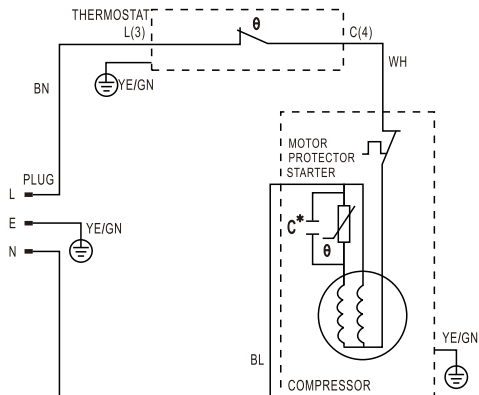

PRIMO

FREEZER

Mod. PR162DV

C*: The capacitor is optional according to different compressor model

Linea 2000 BV - Dompel 9 - 2200 Herentals - Belgium

Protective class of electric shock: I
Climatic category: N,ST
220-240V~ 50Hz 0.6A 90W
Refrigerant: R600a(47g)
Freezing capacity: 4.4kg/24h
Temperature rise time: 16.5h
The insulation blowing gas: Cyclopentane
Total Volume: 87L
Net weight: 30.5kg