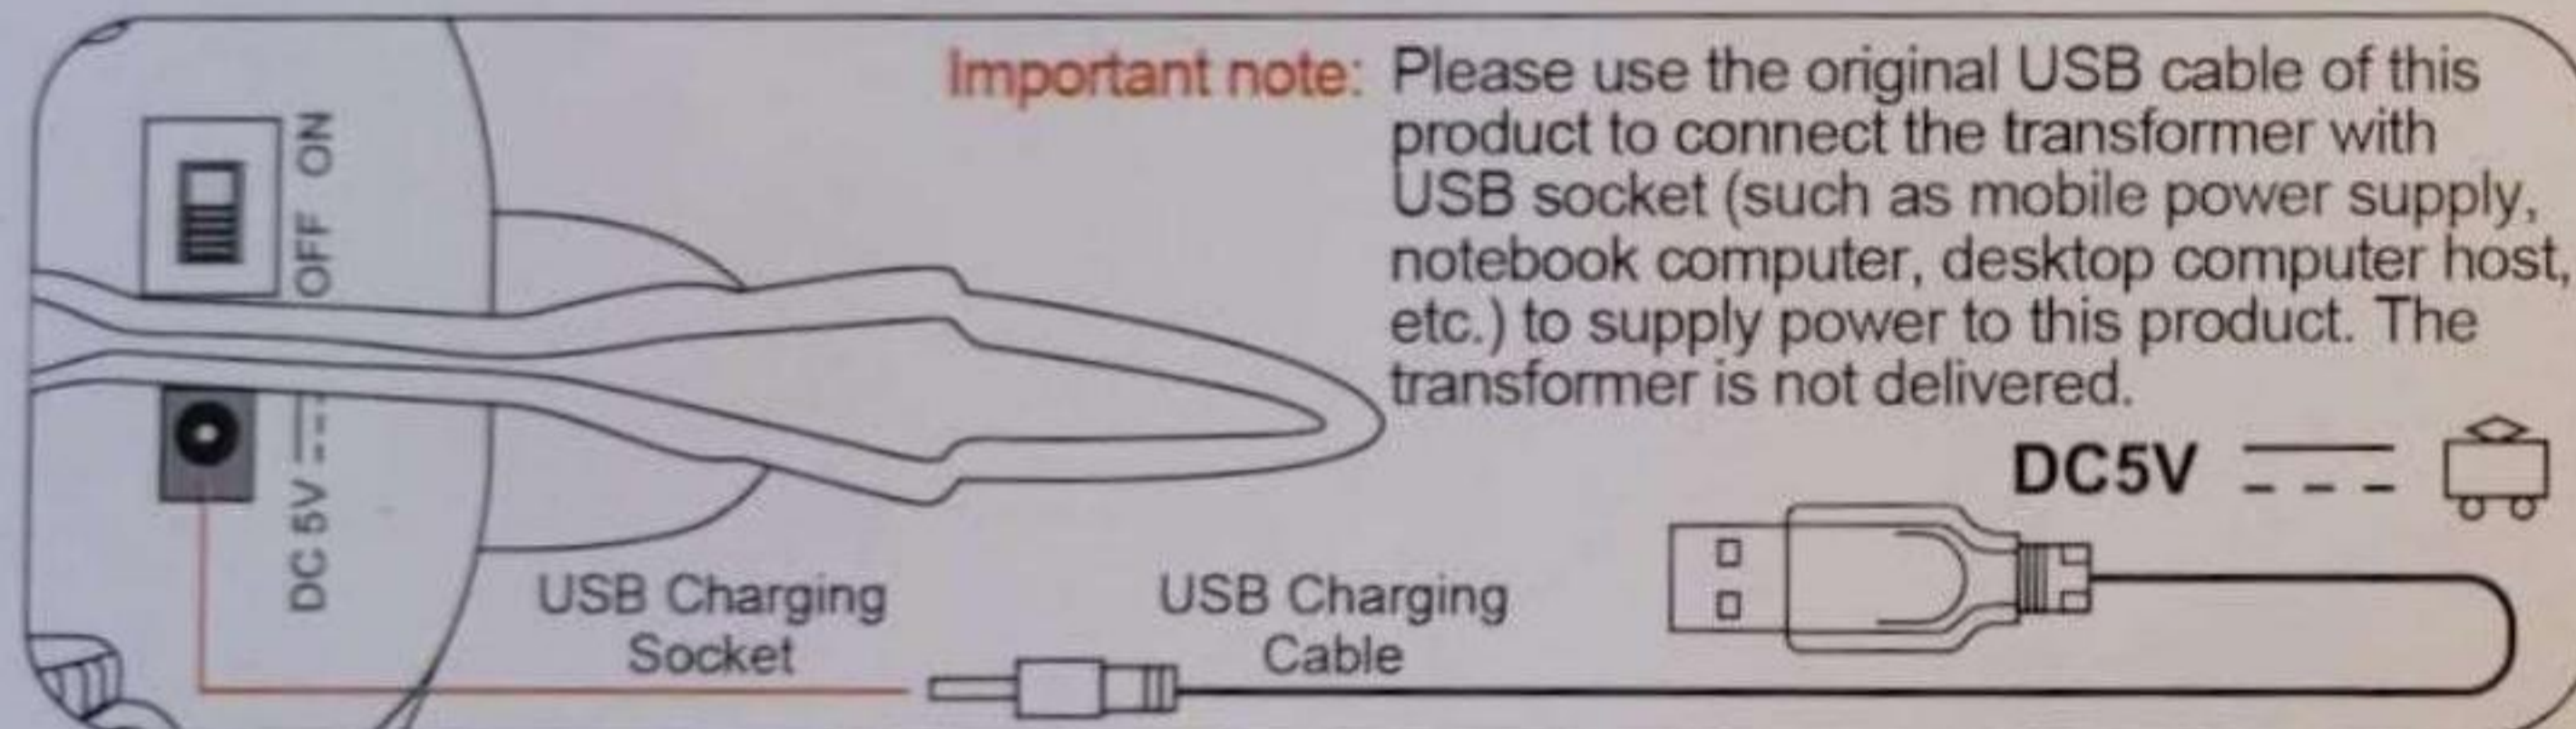

BATTERY PRECAUTIONS

- The product uses a non replaceable 3.7V lithium battery;
- The rechargeable battery must be charged under the supervision of an adult;
- When the rechargeable battery is charging, the toy switch should be turned off;
- The power supply terminal shall not be short circuited;
- Cannot be connected to more than the recommended number of power sources;
- The USB cable shall be inspected regularly to see if its wire, plug, shell and other parts are damaged. If any damage is found, it shall be stopped using until it is repaired.

SPECIFICATIONS & COLORS OF CONTENTS MAY VARY FROM ILLUSTRATIONS.

MADE IN CHINA
NO.QC-1Y

PRECAUCIONES:
PELIGRO DE AHOGARSE. Contiene partes pequeñas, No recomendado para niños menores de 3 años.

WARNING:
NOT SUITABLE FOR CHILDREN UNDER 3 YEARS DUE TO SMALL PARTS
0-3
تحذير: غير مناسب للأطفال تحت ثلاثة (3) سنوات بسبب أجزاء صغيرة
COUNTRY OF ORIGIN: CHINA
بلد المنشأ: الصين