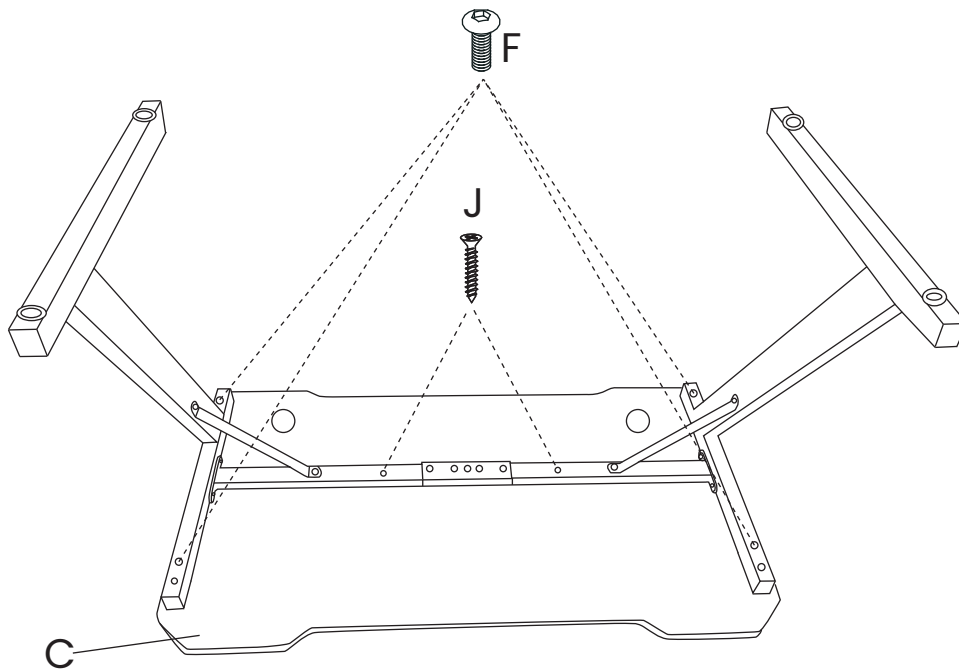

For The Win Gaming Desk | Z-Leg - 110 cm

Manual

A  x1	B  x1	C  x1	D  x2	I  x2		
K  x2	L  x1	O  x1	P  x1	T  x2		
E M4X16  x6	F M8x40  x4	G M6x16  x12	H M6x18  x2	J M4x30  x2	M  x1	N  x4

Step 1

G x4

Step 2

G x4

N x4

Step 3

G x4

Step 4

F x4
J x2

Step 5

H x2

Step 6