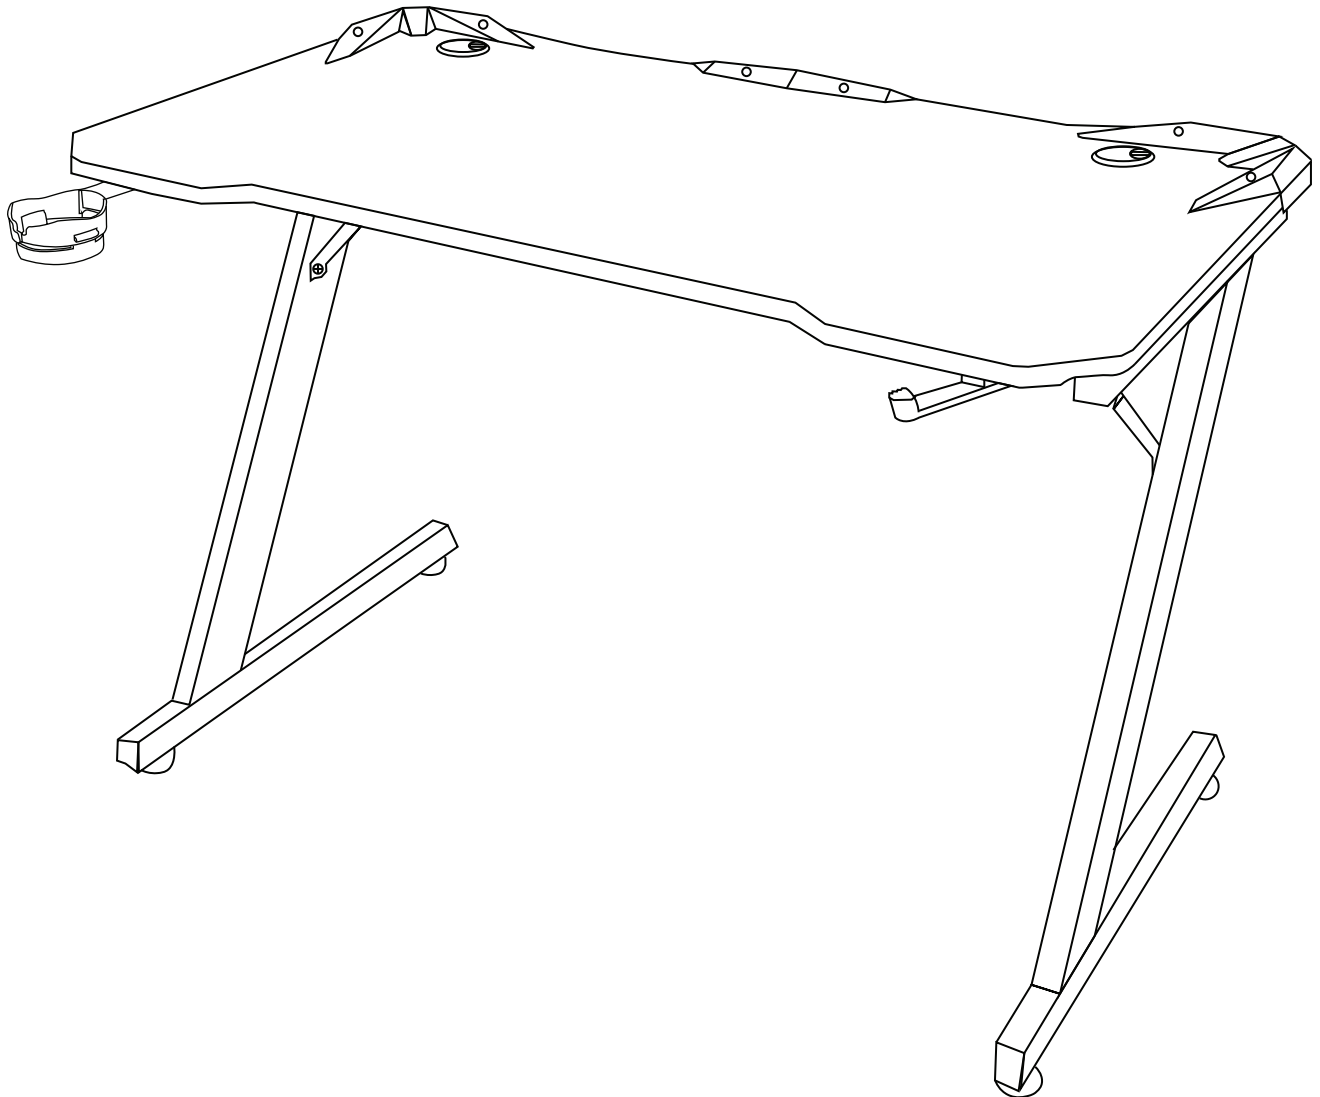

For The Win Gaming Desk | Z-Leg - 110 cm

Manual

A  x1	B  x1	C  x1	D  x2	I  x2		
K  x2	L  x1	O  x1	P  x1	T  x2		
E M4X16  x6	F M8x40  x4	G M6x16  x12	H M6x18  x2	J M4x30  x2	M  x1	N  x4

Step 1

G x4

Step 2

G x4

N x4

Step 3

G x4

Step 4

F x4
J x2

Step 5

H x2

Step 6