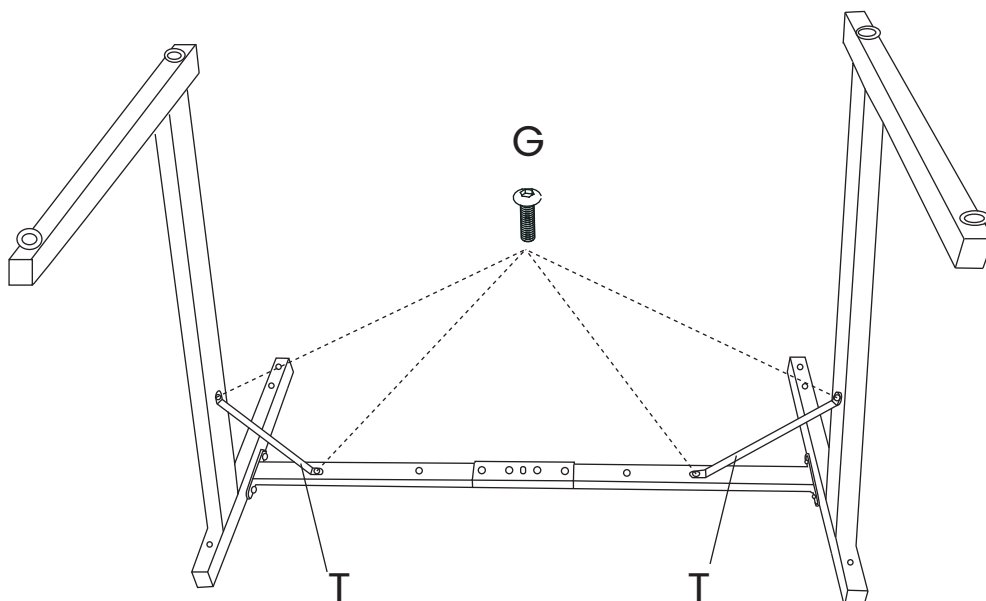

Step 1

G x4

Step 2

G x4

N x4

Step 3

G x4