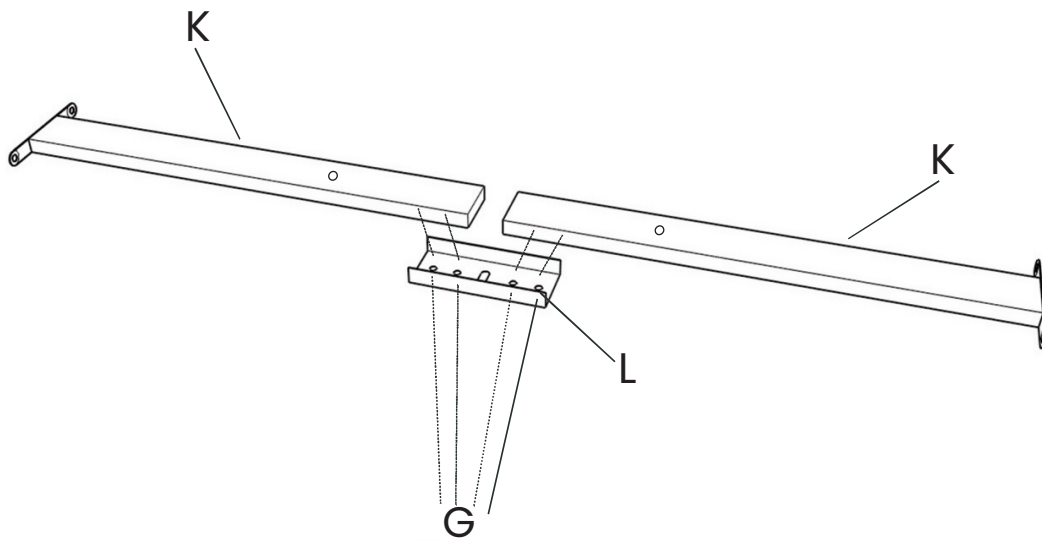

For The Win Gaming Desk | Z-Leg - 110 cm

Manual

A  x1	B  x1	C  x1	D  x2	I  x2		
K  x2	L  x1	O  x1	P  x1	T  x2		
E M4X16  x6	F M8x40  x4	G M6x16  x12	H M6x18  x2	J M4x30  x2	M  x1	N  x4

Step 1

G x4

Step 2

G x4