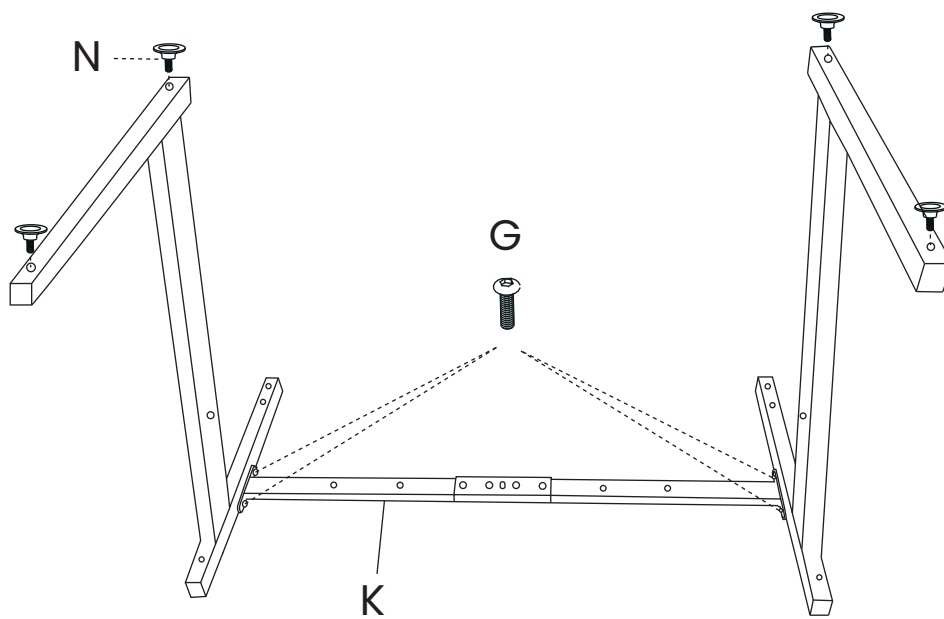

For The Win Gaming Desk | Z-Leg - 110 cm

Manual

A  x1	B  x1	C  x1	D  x2	I  x2		
K  x2	L  x1	O  x1	P  x1	T  x2		
E M4X16  x6	F M8x40  x4	G M6x16  x12	H M6x18  x2	J M4x30  x2	M  x1	N  x4

Step 1

G x4

Step 2

G x4

N x4

Step 3

G x4

Step 4

F x4
J x2

Step 5

H x2

Step 6