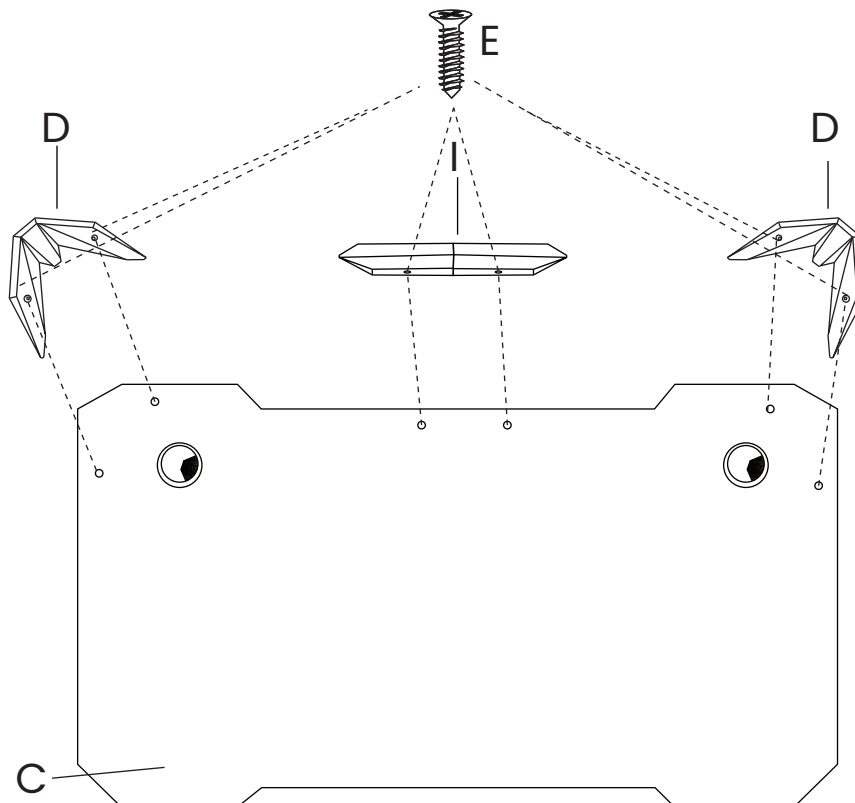

For The Win Gaming Desk | Z-Leg - 110 cm

Manual

A  x1	B  x1	C  x1	D  x2	I  x2		
K  x2	L  x1	O  x1	P  x1	T  x2		
E M4X16  x6	F M8x40  x4	G M6x16  x12	H M6x18  x2	J M4x30  x2	M  x1	N  x4

Step 1

G x4

Step 2

G x4

N x4

Step 3

G x4

Step 4

F x4
J x2

Step 5

H x2

Step 6