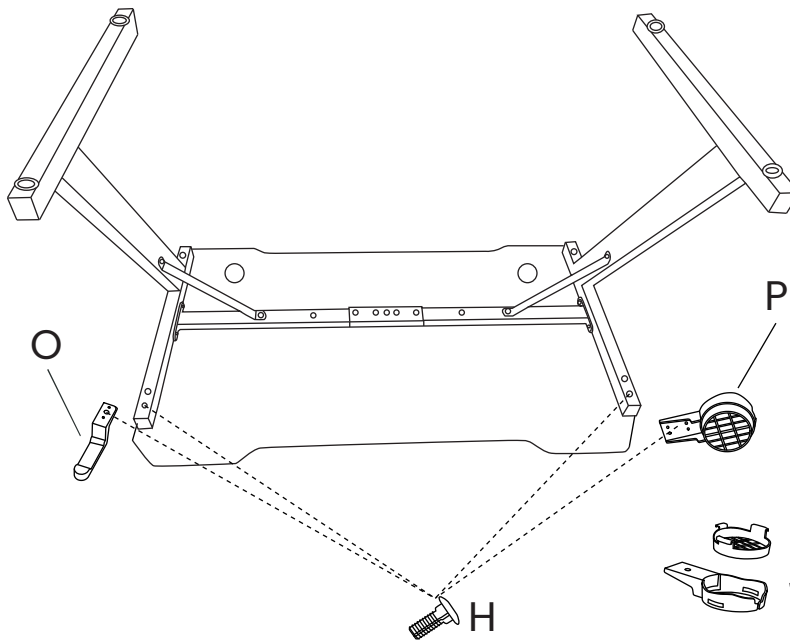

For The Win Gaming Desk | Z-Leg - 110 cm

Manual

A  x1	B  x1	C  x1	D  x2	I  x2		
K  x2	L  x1	O  x1	P  x1	T  x2		
E M4X16  x6	F M8x40  x4	G M6x16  x12	H M6x18  x2	J M4x30  x2	M  x1	N  x4

Step 1

G x4

Step 2

G x4

N x4

Step 3

G x4

Step 4

F x4
J x2

Step 5

H x2

Step 6