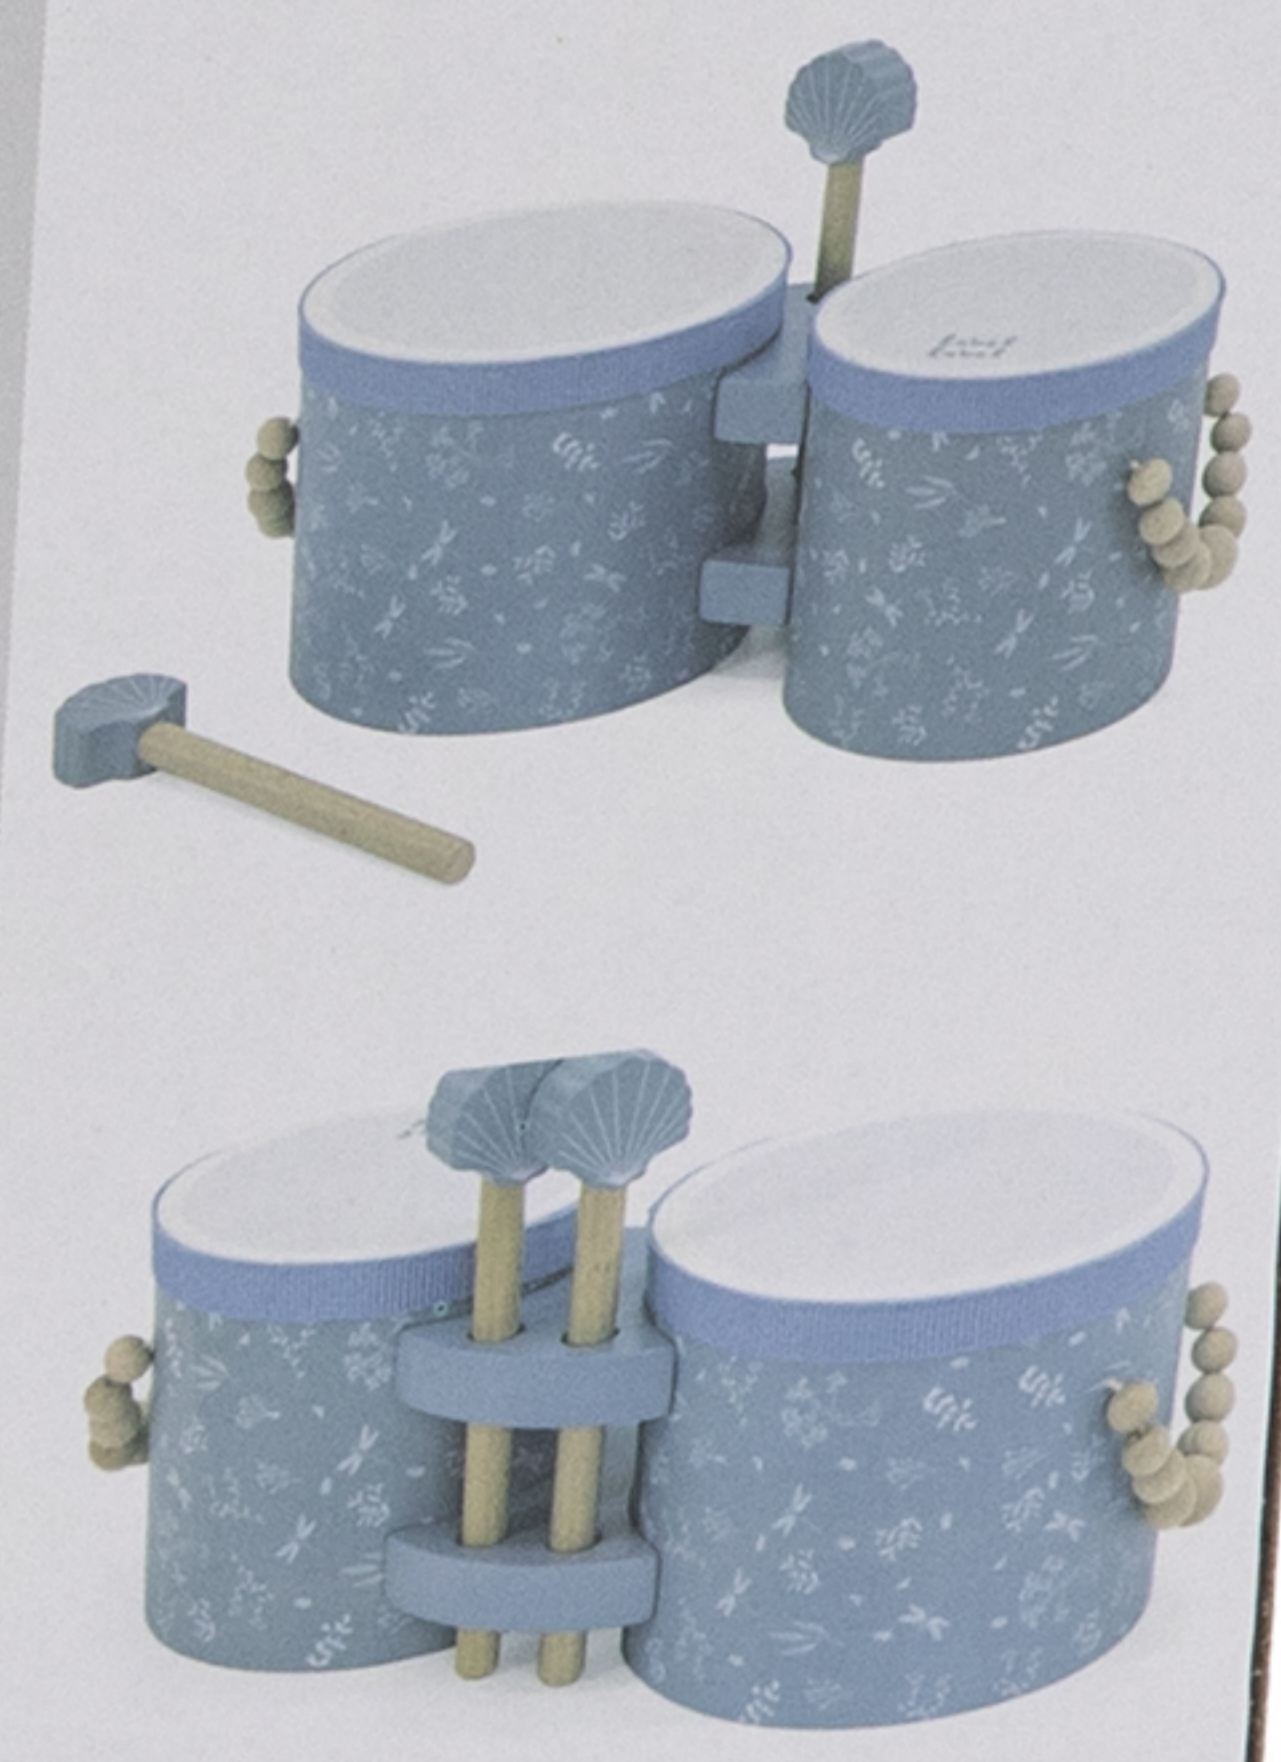

FR Les jouets Label Label sont fabriqués à partir de matériaux naturels et respectueux de l'environnement et en utilisant des revêtements à base d'eau, non toxiques. Les produits sont conformes aux dernières normes de sécurité des jouets EN71, ASTM, ST & GB6675.
ATTENTION!
Lisez et conservez toutes les informations sur le produit. Veuillez retirer l'emballage et tous les accessoires en plastique avant de confier le jouet à un bébé ou enfant.
Ne pas utiliser près des oreilles. Une mauvaise utilisation peut être à l'origine de problèmes auditifs.
Ne convient pas aux enfants de moins de 18 mois.

ES Todos los juguetes de All Label Label están fabricados con materiales naturales que son respetuosos con el medioambiente. Solo se emplean revestimientos al agua que no son tóxicos. Los productos cumplen con la normativa de seguridad de juguetes más reciente: EN71, ASTM, ST y GB6675.
ADVERTENCIA:
Lea y conserve toda la información sobre el producto. Antes de entregar el juguete en manos de un/a menor, retire el embalaje y todos los accesorios de plástico.
No lo use cerca de la oreja! El mal uso puede causar daños a la audición.
No apto para niños menores de 18 meses.

Lot # MCT2317-FSC
LLWT-04427 MADE IN CHINA
5 420067 904427

label label
Verzetslaan 13, 8552 Moen, Belgium
19th Floor - Tien Chu Commercial Building
173-174 Gloucester Road, Wanchai, Hong Kong
www.mekgroup.com - info@mekgroup.com

WWW.LABEL-LABEL.EU
LABELLABEL_OFFICIAL

FSC
100%
Wood from well-managed forests
Hout uit goed beheerde bossen
FSC® C157014

18m+