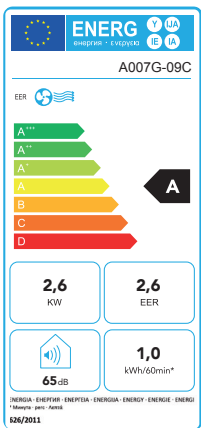

AIR CONDITIONER
 KLIMAANLAGE
 CLIMATISEUR
 AIRCO

11000 BTU
 220-240V~50Hz **1230W**

3 SPEED FAN

REMOTE CONTROL

TIMER

DRAIN VALVE

TIMER

DRAIN VALVE

REMOTE CONTROL

Air conditioner
 3 speed
 11000 BTU
 Incl remote control

COOLING

FAN

DEHUMIDIFYING

SPECIFICATION

- Height: 69cm
- 3 speed
- Timer
- Air purification
- Humidifier
- 0,5L Tank capacity
- Cooling power: 11000BTU
- Cooling capacity 3,2 kW
- Refrigerant: R290, 160g
- EER: 2,6 65dB
- Room size: up to 100M3
- Drain valve
- 1230W
- 220-240V/50Hz