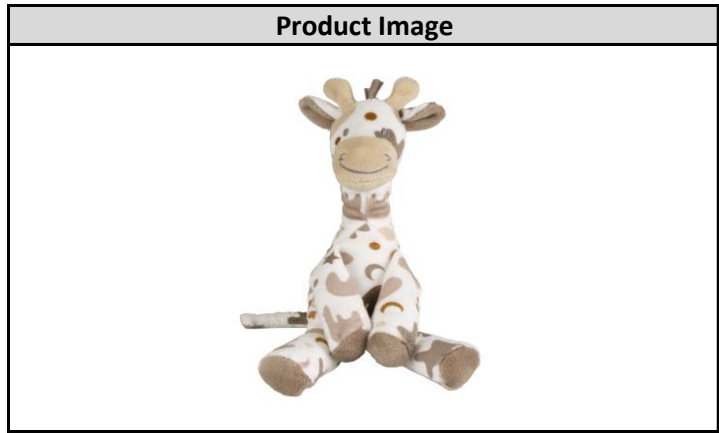

Happy Horse B.V.  
Stationsweg 27  
2312 AT Leiden  
The Netherlands  
Tel. +31 (0)71 5144942

**CE - Detailed pictures of item:**

Product Identification		
<b>Article Number</b>	<b>Product Name</b>	<b>PO Number</b>
133770	Giraffe Gino no. 1	PO5135