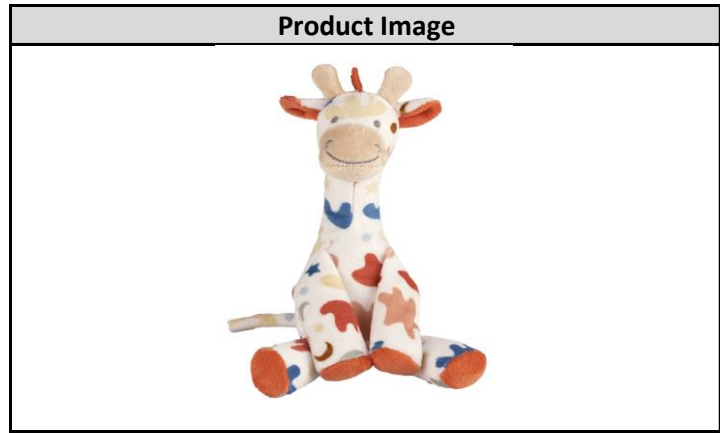

Happy Horse B.V.  
Stationsweg 27  
2312 AT Leiden  
The Netherlands  
Tel. +31 (0)71 5144942

**CE - Detailed pictures of item:**

Product Identification		
<b>Article Number</b>	<b>Product Name</b>	<b>PO Number</b>
133760	Giraffe Gilles	PO5135