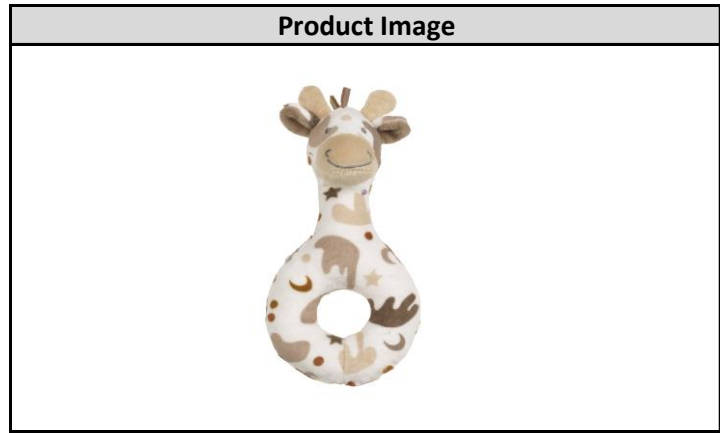

Happy Horse B.V.  
Stationsweg 27  
2312 AT Leiden  
The Netherlands  
Tel. +31 (0)71 5144942

**CE - Detailed pictures of item:**

Product Identification		
<b>Article Number</b>	<b>Product Name</b>	<b>PO Number</b>
133773	Giraffe Gino Rattle	PO5135