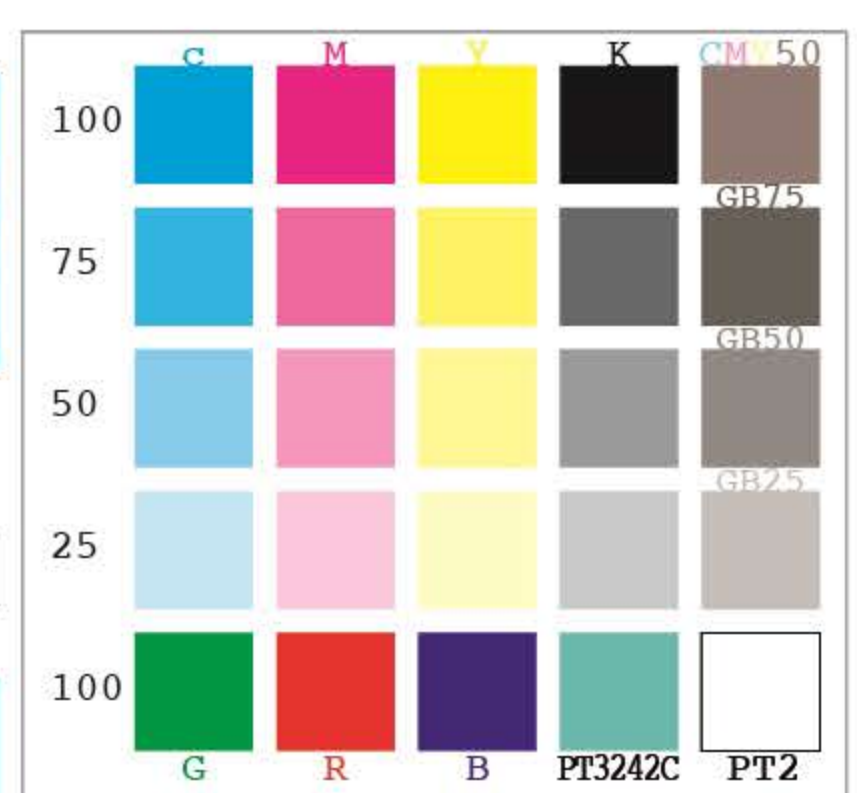

FLOWCLEAR

FLOWCLEAR