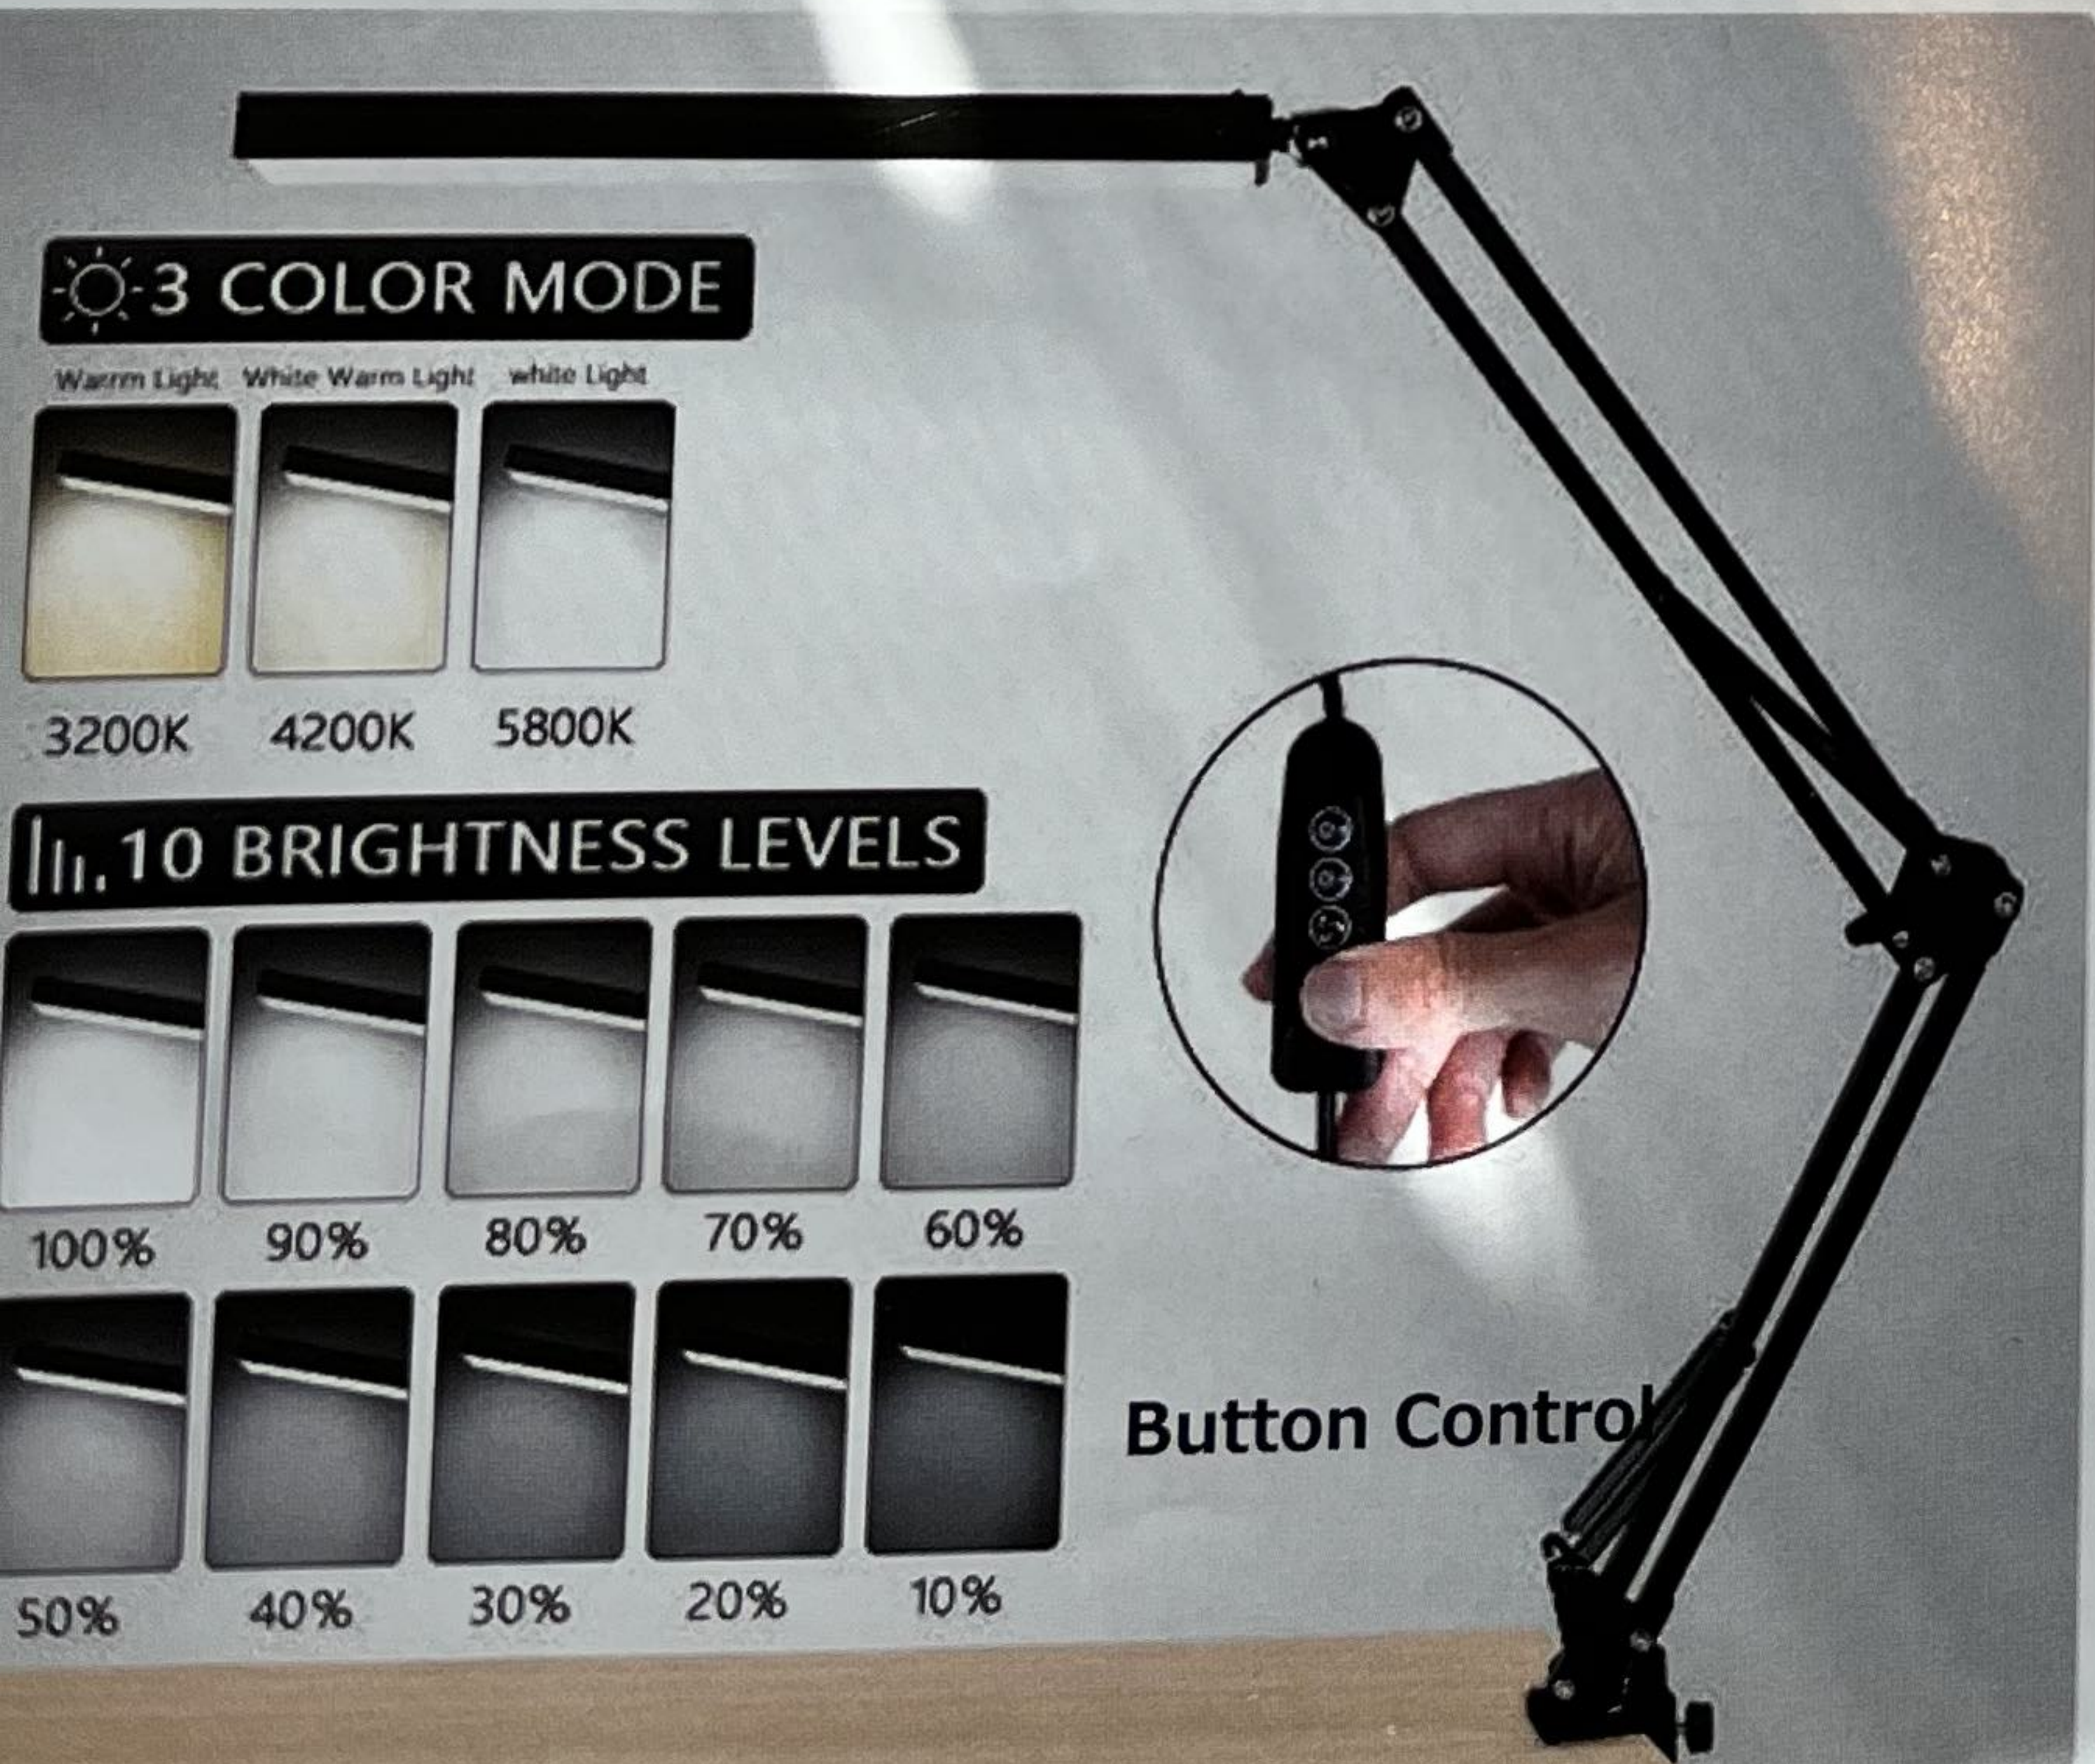

Specification

Technical Details

Brand	LED Desk Lamp
Color	Black
Wattage	14 watts
Powered	USB
Light Source	LED
Package Dimensions	42.2 x 15.2 x 4.8 cm
Special Features	Swing Arm, Eye Protection
Material	Aluminium Alloy
Item Weight	800g

Installation steps

Dimmable

Product packing list

- 1.Swing Arm Folding Desk Lamp
- 2.Metal clamp
- 3.Using manual
- 4.Include 5V/2A adapter

Note

- ⚠ Do not use cloth and other flammable materials close to the lamp (to avoid causing fire)
- ⚠ Do not use cloth and other flammable materials close to the lamp (to avoid causing fire)
- ⚠ Please do not hit the lamp to avoid injury (to avoid damage and injury)
- ⚠ Please do not use it in places with high humidity or high temperature.