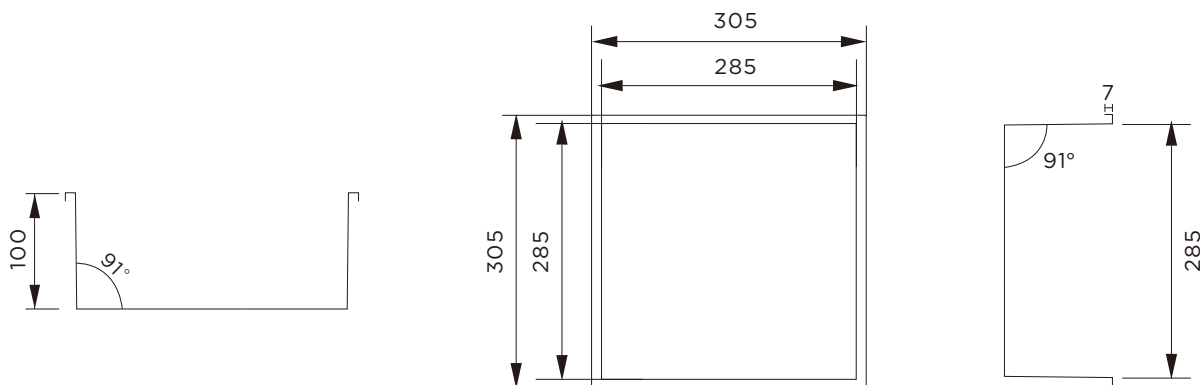

**WALL NICHE**

---

**Details**

Material: Stainless Steel 304/316  
Wall Type: Solid Wall / Dry Wall  
Installation: Recessed  
Shape: Square  
Stainless Steel Thickness: 1.2mm  
Coating: PVD / Waterproof / Anti-fingerprint  
Size: 305x305x100mm

**Technology**

**Technical Drawings**

### Details

Material: Stainless Steel 304/316  
 Wall Type: Solid Wall / Dry Wall  
 Installation: Recessed  
 Shape: Square  
 Finished: Brushed Stainless Steel  
 Coatings: PVD / Waterproof  
 Plating Thickness:  
 Chromium Layer 0.25-0.5  $\mu\text{m}$   
 Nickel Layer 4-6  $\mu\text{m}$   
 Stainless Steel Thickness: 1.2mm  
 Size: 305x305x120mm