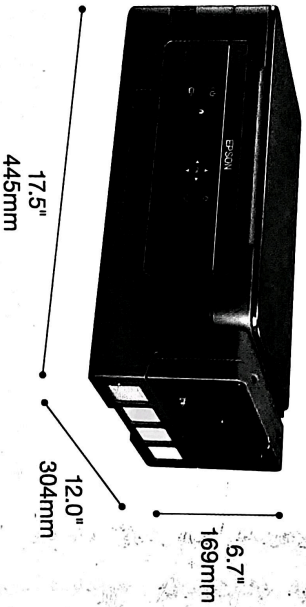

EPSON®

EXCEED YOUR VISION

ET-2650

Wi-Fi® | PRINT | COPY | SCAN

Dimensions

Compatible operating systems

Windows Vista®, Windows® 7, Windows 8/8.1, Windows 10 or later (32-bit, 64-bit)
Windows XP SP3 or later (32-bit)
Windows XP Professional x64 Edition SP2 or later
Mac OS X 10.6.8 or later^{4/5}